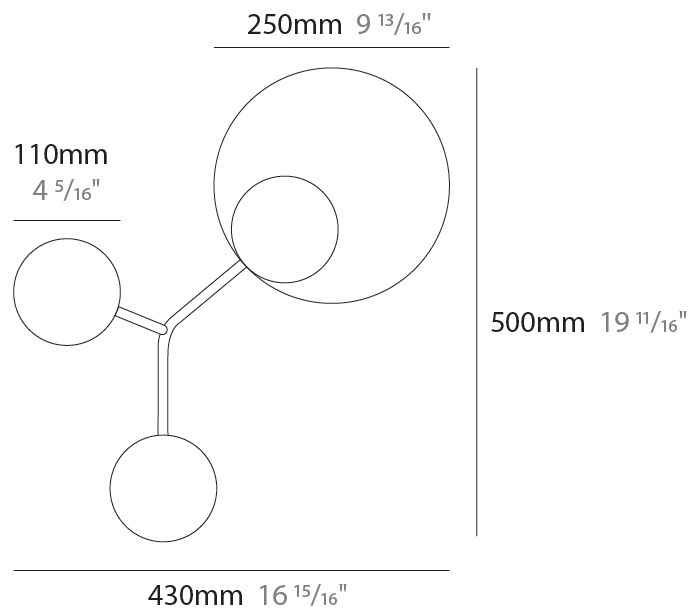

BALLON SURFACE

D73031- _____ - _____

base number   Finish Options   Finish Options

1. To build a product code in our configurator select the specify button on the base model # product page
2. To build a manual product code on this datasheet choose from the options listed below in blue font and add the suffix to the base model #

GENERAL

Series: Ballon
Partner: Tunto
Division: Design
Installation: Surface
Product Type: Wall Surface
Mounting Location: Wall
Light Distribution: Direct / Indirect

PHYSICAL

Shape: Abstract
Length (mm): 410
Length (in): 16 ¹/₈
Height (mm): 520
Height (in): 20 ¹/₂
Diffuser: Opal
Fixture Finish: [WAL / OAK / BLK / WHI / GWI / GBK](#)
Holder Finish: [WHI / BLK / GWI / GBK](#)
Fixture Material: Wood
Primary Material: Wood

ELECTRICAL

Lamp Type: LED
Input Wattage (W): 11
Total Output Wattage (W): 9.1
Dimming: Non-Dimmable
Driver Included: Yes
Driver Location: Integrated
Driver Type: Constant Current - 120Vac
Driver Class: Class 2
Input Voltage (V): 120 - 277
Constant Current (mA): 500
Upon Request: (Not included - see components) Remote: 0-10Vdc dimming / Phase dimming @120Vac only / Non-dimming 120/277Vac

LED

Number of LEDs: 2
Color Temperature (°K): 3000
Max. Delivered Lumen (lm): 400
CRI: >90 CRI
Lamp Life (hrs): 50000

OPTICAL

RATINGS AND CERTIFICATIONS

Certified By: Certified for North American Standards
IP rating: IP20

PROJECT
TYPE
SPECIFIER
QUANTITY
DATE