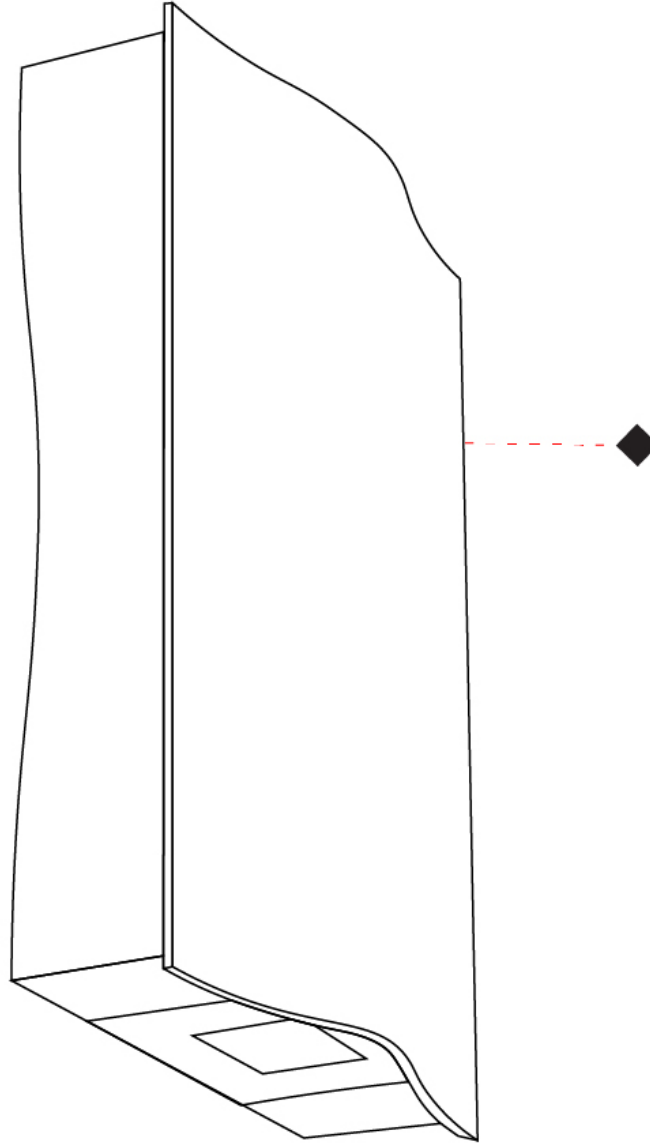

BALTI 220 SURFACE

E5W002-

PROJECT

TYPE

SPECIFIER

QUANTITY

DATE

E