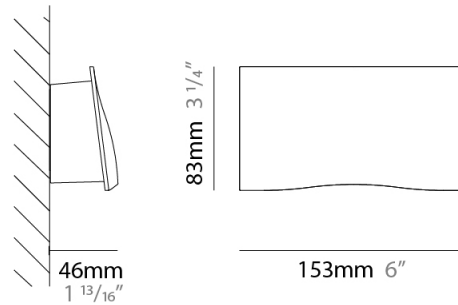

GENERAL

Series: Balti
Subseries: Balti 80
Brand: Ivela
Division: Exterior
Mounting Type: Surface
Mounting Location: Wall
Subcategory: Wall Effect

PHYSICAL

Shape: Rectangle
Length (mm): 153
Length (in): 6
Width (mm): 83
Width (in): 3 1/4
Depth (mm): 46
Depth (in): 1 13/16
Light Distribution: Direct
Weight (kg): 0.5
Weight (lbs): 1.10
Load Resistance (kg): 0.5
Load Resistance (lbs): 1.1
Screws: A4 stainless steel
Diffuser: Tempered Glass
Gasket: Silicone
Fixture Finish: MWH / SIL
Fixture Material: Aluminum Die Cast

ELECTRICAL

Lamp Type: LED
Total Output Wattage (W): 6.5
Dimming: Non-Dimmable
Driver Included: Yes
Driver Location: Integrated
Driver Type: Constant Current - 120Vac
Driver Class: Class 2
Input Voltage (V): 120 - 277
Constant Current (MA): 350
Upon Request: (See components [IP65 or higher enclosure to be supplied by others]) Remote: 0-10Vdc dimming / Phase dimming 120Vac only / Non-dimming 120/277Vac

LED

Number of LEDs: 1
Color Temperature (°K): 3000 / 3500
Max. Delivered Lumen (lm): 646
CRI: >85 CRI
Efficiency (%): 76
Lamp Life (hrs): 50000

OPTICAL

Reflector: 110
Beam Angle: Asymmetrical - wide

RATINGS AND CERTIFICATIONS

Certified By: Certified for North American Standards
Code Compliance: Dark Sky
IP rating: IP65
IK Rating: IK09

Upon Request: Dark Sky Certification
Zaneen Group Inc. © 2024, 121 800-388-3382, F 416-247-9319, www.zaneen.com