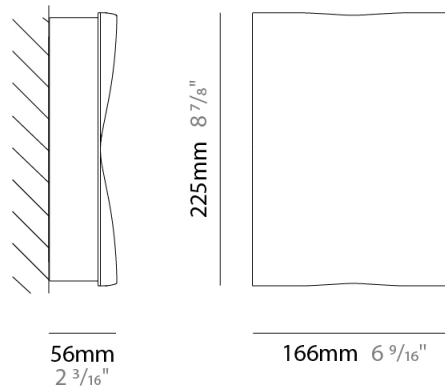

GENERAL

Series: Balti _____
Subseries: Balti 220 _____
Brand: Ivela _____
Division: Exterior _____
Mounting Type: Surface _____
Mounting Location: Wall _____
Subcategory: Wall Effect _____

PHYSICAL

Shape: Rectangle _____
Length (mm): 225 _____
Length (in): 8 ⁷/₈ _____
Width (mm): 166 _____
Width (in): 6 ⁹/₁₆ _____
Height (mm): 225 _____
Height (in): 8 ⁷/₈ _____
Extension (mm): 56 _____
Extension (in): 2 ³/₁₆ _____
Light Distribution: Direct _____
Weight (kg): 1.9 _____
Weight (lbs): 4.19 _____
Diffuser: Tempered Glass _____
Fixture Finish: MWH / SIL _____
Fixture Material: Aluminum Die Cast _____

ELECTRICAL

Lamp Type: LED _____
Total Output Wattage (W): 37 _____
Dimming: Non-Dimmable _____
Driver Included: Yes _____
Driver Location: Integrated _____
Driver Type: Constant Current - 120Vac _____
Driver Class: Class 2 _____
Input Voltage (V): 120 - 277 _____
Constant Current (MA): 1050 _____
Upon Request: Remote: 0-10Vdc dimming / Phase dimming 120Vac only / Non-dimming 120/277Vac _____

LED

Color Temperature (°K): 3000 _____
Max. Delivered Lumen (lm): 4005 _____
CRI: >85 CRI _____
Lamp Life (hrs): 50000 _____

OPTICAL

Reflector°: 100 _____

RATINGS AND CERTIFICATIONS

Certified By: Certified for North American Standards _____
IP rating: IP66 _____
IK Rating: IK09 _____
Upon Request: Dark Sky Certification _____