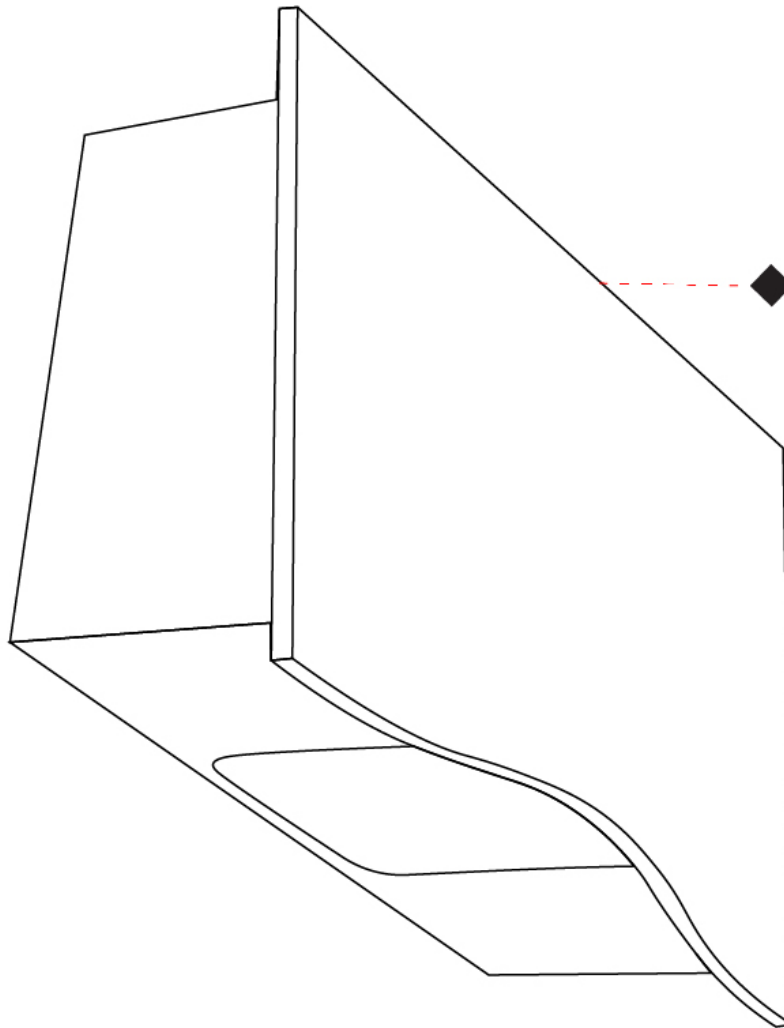

BALTI 80 SURFACE

E5W007-

PROJECT	_____
TYPE	_____
SPECIFIER	_____
QUANTITY	_____
DATE	_____

E