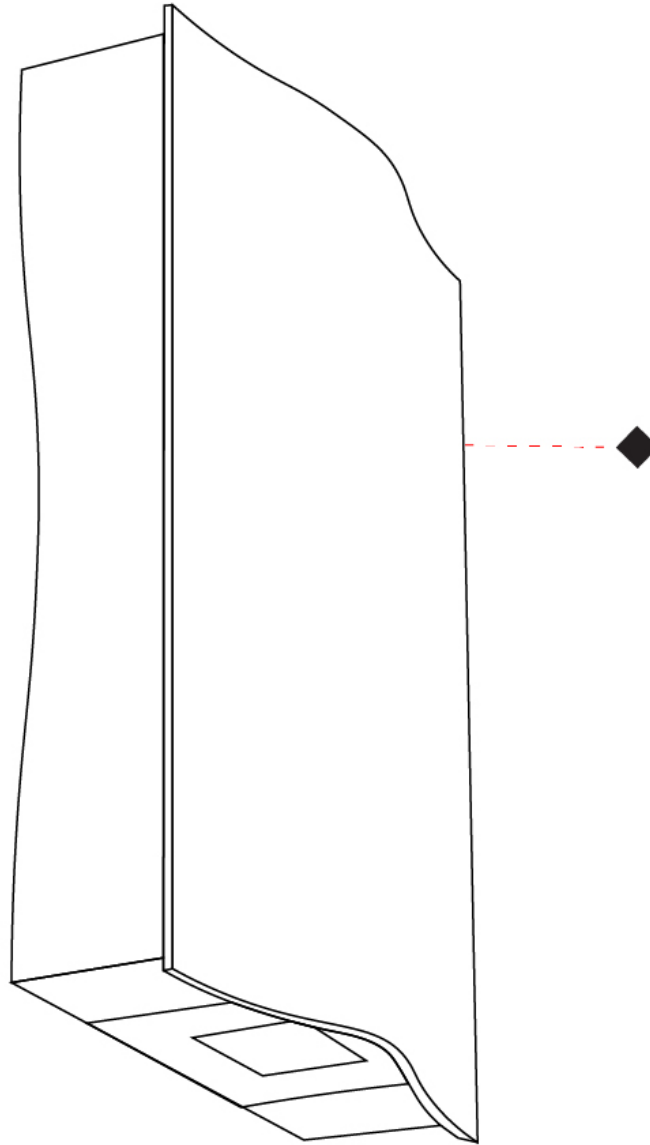

BALTI 220 SURFACE

E5W002-

PROJECT _____

TYPE _____

SPECIFIER _____

QUANTITY _____

DATE _____

E