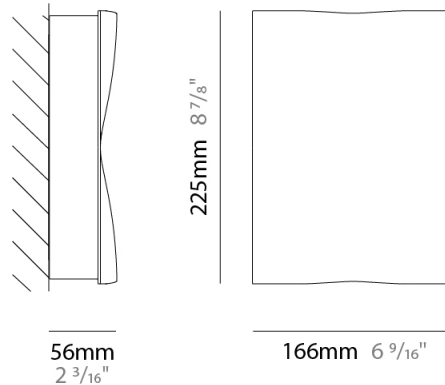

GENERAL

Series: Balti _____
Subseries: Balti 220 _____
Brand: Ivela _____
Division: Exterior _____
Mounting Type: Surface _____
Mounting Location: Wall _____
Subcategory: Wall Effect _____

PHYSICAL

Shape: Rectangle _____
Length (mm): 225 _____
Length (in): 8 7/8 _____
Width (mm): 166 _____
Width (in): 6 9/16 _____
Height (mm): 225 _____
Height (in): 8 7/8 _____
Extension (mm): 56 _____
Extension (in): 2 3/16 _____
Light Distribution: Direct / Indirect _____
Weight (kg): 1.9 _____
Weight (lbs): 4.19 _____
Diffuser: Tempered Glass _____
Fixture Finish: MWH / SIL _____
Fixture Material: Aluminum Die Cast _____

ELECTRICAL

Lamp Type: LED _____
Total Output Wattage (W): 52 _____
Dimming: Non-Dimming / Phase Dimming (120vac Only) _____
Driver Included: Yes _____
Driver Location: Integrated _____
Driver Type: Constant Current - Universal _____
Driver Class: Class 2 _____
Input Voltage (V): 120 - 277 _____
Constant Current (MA): 700 _____
Upon Request: (See components [IP65 or higher enclosure to be supplied by others]) Remote: 0-10Vdc dimming _____

LED

Number of LEDs: 2 _____
Color Temperature (°K): 3000 _____
Max. Delivered Lumen (lm): 5596 _____
CRI: >85 CRI _____
Lamp Life (hrs): 50000 _____

OPTICAL

Reflector°: 100 / 100 _____

RATINGS AND CERTIFICATIONS

Certified By: Certified for North American Standards _____
IP rating: IP66 _____
IK Rating: IK09 _____