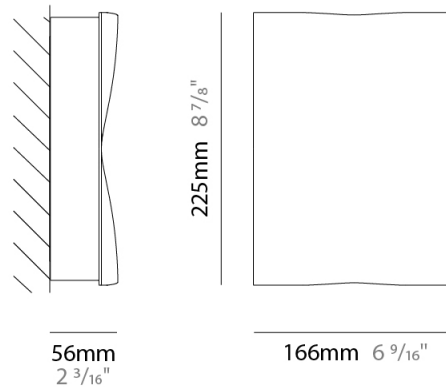

GENERAL

Series: Balti _____
Subseries: Balti 220 _____
Brand: Ivela _____
Division: Exterior _____
Mounting Type: Surface _____
Mounting Location: Wall _____
Subcategory: Wall Effect _____

PHYSICAL

Shape: Rectangle _____
Length (mm): 225 _____
Length (in): 8 ⁷/₈ _____
Width (mm): 166 _____
Width (in): 6 ⁹/₁₆ _____
Height (mm): 225 _____
Height (in): 8 ⁷/₈ _____
Extension (mm): 56 _____
Extension (in): 2 ³/₁₆ _____
Light Distribution: Direct _____
Weight (kg): 1.9 _____
Weight (lbs): 4.19 _____
Diffuser: Tempered Glass _____
Fixture Finish: MWH / SIL _____
Fixture Material: Aluminum Die Cast _____

ELECTRICAL

Lamp Type: LED _____
Total Output Wattage (W): 37 _____
Dimming: Non-Dimmable _____
Driver Included: Yes _____
Driver Location: Integrated _____
Driver Type: Constant Current - 120Vac _____
Driver Class: Class 2 _____
Input Voltage (V): 120 - 277 _____
Constant Current (MA): 1050 _____
Upon Request: Remote: 0-10Vdc dimming / Phase dimming 120Vac only / Non-dimming 120/277Vac _____

LED

Color Temperature (°K): 3000 _____
Max. Delivered Lumen (lm): 4005 _____
CRI: >85 CRI _____
Lamp Life (hrs): 50000 _____

OPTICAL

Reflector°: 100 _____

RATINGS AND CERTIFICATIONS

Certified By: Certified for North American Standards _____
IP rating: IP66 _____
IK Rating: IK09 _____
Upon Request: Dark Sky Certification _____