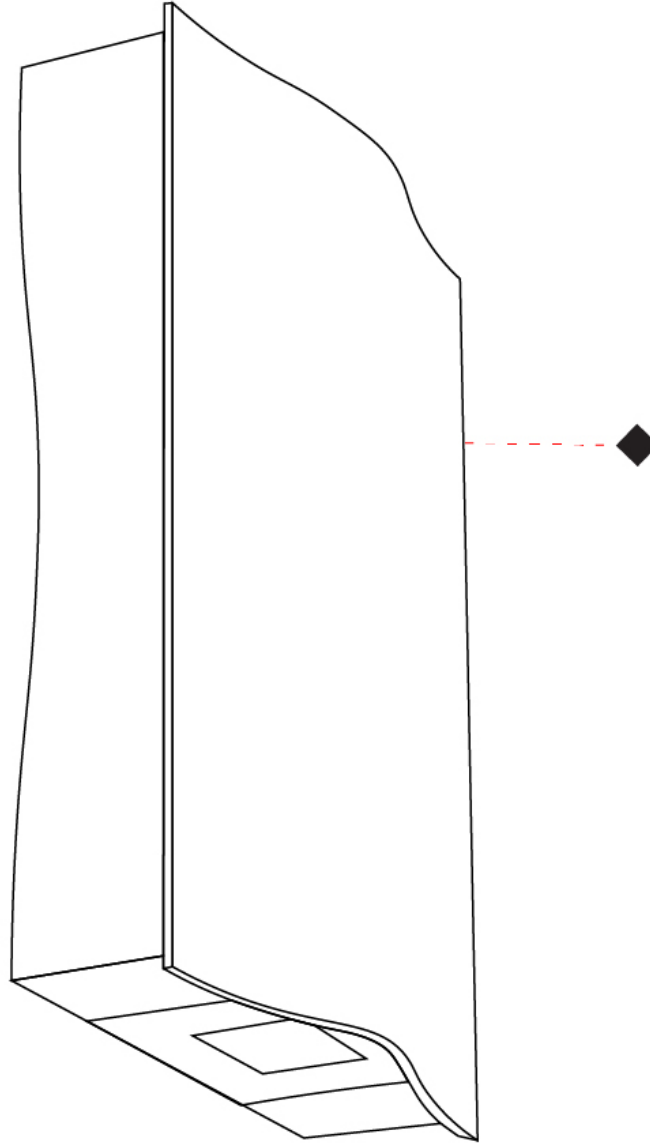

BALTI 220 SURFACE

E5W000-

PROJECT _____

TYPE _____

SPECIFIER _____

QUANTITY _____

DATE _____

E