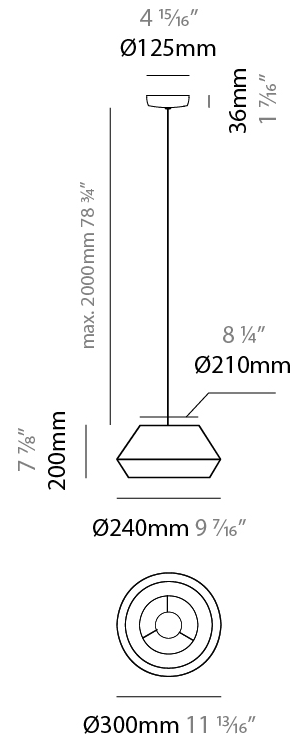

PROJECT	
TYPE	
SPECIFIER	
QUANTITY	
DATE	

BANYO SUSPENSION

D111000-

base number   Finish
Options

1. To build a product code in our configurator select the specify button on the base model # product page
2. To build a manual product code on this datasheet choose from the options listed below in blue font and add the suffix to the base model #

GENERAL

Series: Banyo
Partner: Ole
Division: Design
Installation: Suspension
Product Type: Pendant
Mounting Location: Ceiling
Light Distribution: Direct

PHYSICAL

Shape: Dome
Diameter (mm): 300
Diameter (in): 11 ¹³/₁₆
Height (mm): 200
Height (in): 7 ⁷/₈
Max. Overall Height (mm): 2200
Max. Overall Height (in): 86 ⁵/₈
Weight (kg): 1.5
Weight (lbs): 3.31
Diffuser: Satin Glass
Fixture Finish: BEI / BLK / BLU / COG / DGN / GRY / MRN / MOC / MUS /
OLV / SIL / STN / TER / WHI
Holder Finish: MBK
Accent Finish: MBK
Fixture Material: Fabric Cord / Metal
Primary Material: Fabric - Recycled
Cable Details: 2000mm / 78 3/4" Cable - Transparent
Upon Request: Matte White Holder

ELECTRICAL

Number of Lamps: 1
Lamp Type: LED Retrofit
Lamp Shape: A19
Bulb Included: Bulb Not Included
Max. Wattage Per Lamp (W): 15
Lamp Base: E26
Input Voltage (V): 120
Upon Request: 277Vac / GU24

LED

OPTICAL

RATINGS AND CERTIFICATIONS

Certified By: Certified for North American Standards
IP rating: IP20