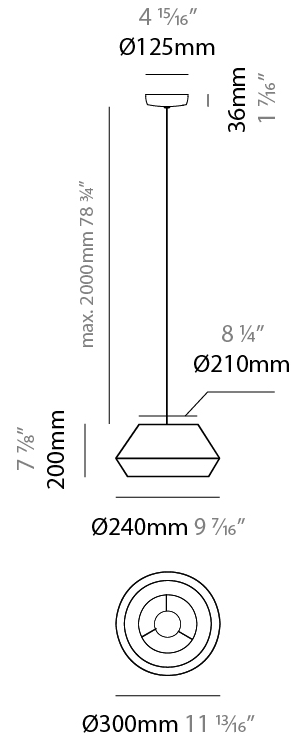

PROJECT	_____
TYPE	_____
SPECIFIER	_____
QUANTITY	_____
DATE	_____

BANYO SUSPENSION

D111000- : D111000-MBK-MRN

base number

1. To build a product code in our configurator select the specify button on the base model # product page
2. To build a manual product code on this datasheet choose from the options listed below in blue font and add the suffix to the base model #

GENERAL

Series: Banyo
Partner: Ole
Division: Design
Installation: Suspension
Product Type: Pendant
Mounting Location: Ceiling
Light Distribution: Direct

PHYSICAL

Shape: Dome
Diameter (mm): 300
Diameter (in): 11 ¹³/₁₆
Height (mm): 200
Height (in): 7 ⁷/₈
Max. Overall Height (mm): 2200
Max. Overall Height (in): 86 ⁵/₈
Weight (kg): 1.5
Weight (lbs): 3.31
Diffuser: Satin Glass / Shade - White
Fixture Material: Fabric Cord / Metal
Primary Material: Fabric - Recycled
Cable Details: 2000mm / 78 3/4" Cable - Transparent

ELECTRICAL

Number of Lamps: 1
Lamp Type: LED Retrofit
Lamp Shape: A19
Bulb Included: Bulb Not Included
Total Output Wattage (W): 15
Max. Wattage Per Lamp (W): 15
Lamp Base: E26
Input Voltage (V): 120
Upon Request: 277Vac / GU24

LED

OPTICAL

RATINGS AND CERTIFICATIONS

Certified By: Certified for North American Standards
IP rating: IP20