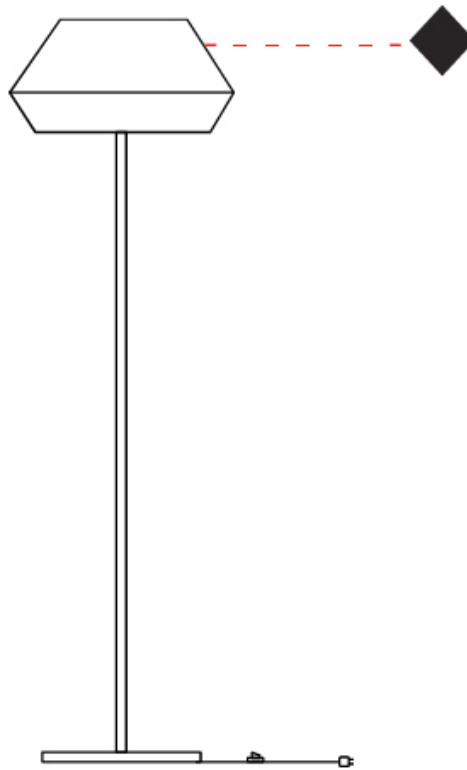

D114007-

PROJECT	_____
TYPE	_____
SPECIFIER	_____
QUANTITY	_____
DATE	_____

D