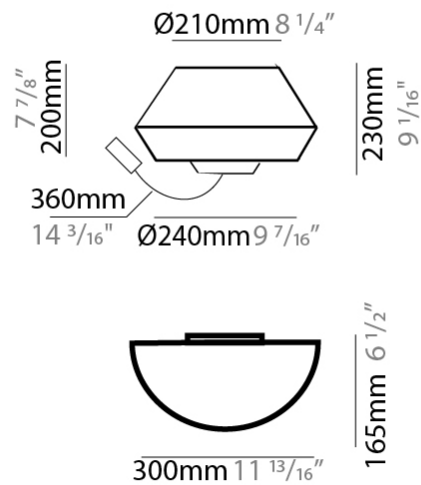

PHYSICAL

Shape: Round _____
Width (mm): 300 _____
Width (in): 11 ¹³/₁₆ _____
Height (mm): 230 _____
Depth (mm): 300 _____
Height (in): 9 ¹/₁₆ _____
Extension (mm): 165 _____
Extension (in): 6 ¹/₂ _____
Weight (kg): 1.2 _____
Weight (lbs): 2.6 _____
Diffuser: Satin Glass _____
Fixture Finish: BEI / BLK / BLU / COG / DGN / GRY / MRN / MOC / MUS / OLV / SIL / STN / TER / WHI _____
Holder Finish: MBK _____
Accent Finish: BLK _____
Fixture Material: Fabric Cord / Metal _____
Primary Material: Fabric - Recycled _____
Upon Request: Matte White Holder and Accent Finish _____

ELECTRICAL

Number of Lamps: 1 _____
Lamp Type: LED + LED Retrofit _____
Input Wattage (W): 3 (LED) _____
Bulb Included: Bulb Not Included _____
Max. Wattage Per Lamp (W): 15 _____
Lamp Base: E26 _____
Dimming: Non-Dimmable _____
Driver Included: Yes _____
Driver Location: Integrated _____
Driver Type: Constant Current 500mA _____
Driver Class: Class 2 _____
Input Voltage (V): 120 _____
Constant Current (MA): 500 _____
Upon Request: GU24 _____

LED

Number of LEDs: 1 _____
Color Temperature (°K): 4000 _____
Max. Delivered Lumen (lm): 180 _____
CRI: >80 CRI _____
Lamp Life (hrs): 25000 _____

OPTICAL

RATINGS AND CERTIFICATIONS

Certified By: Certified for North American Standards _____
IP rating: IP20 _____