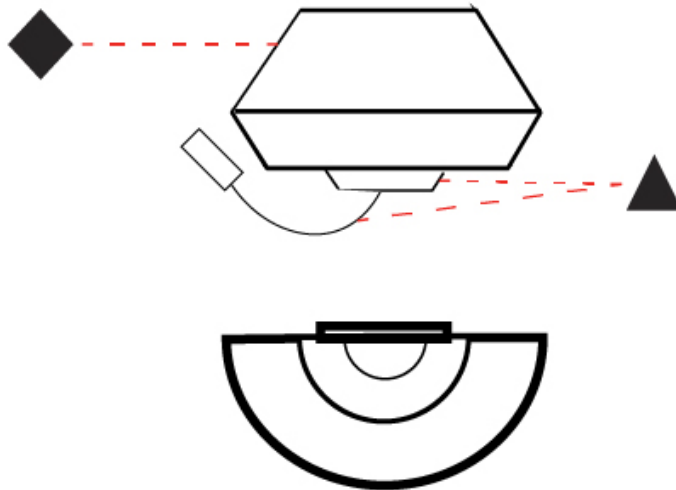

D113015-

PROJECT _____

TYPE _____

SPECIFIER _____

QUANTITY _____

DATE _____

D