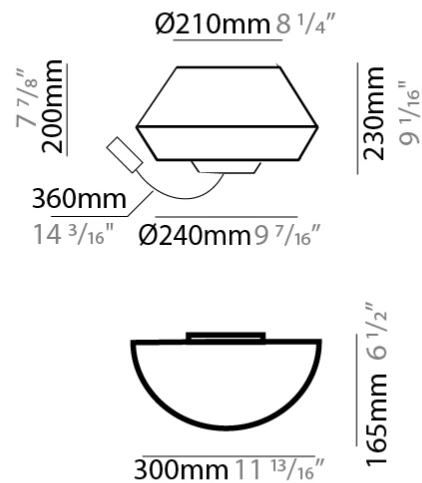

GENERAL

Series: Banyo
Partner: Ole
Division: Design
Installation: Surface
Product Type: Wall Surface
Mounting Location: Wall
Light Distribution: Direct / Indirect

PHYSICAL

Shape: Round
Width (mm): 300
Width (in): 11 ¹³/₁₆
Height (mm): 230
Depth (mm): 300
Height (in): 9 ¹/₁₆
Extension (mm): 165
Extension (in): 6 ¹/₂
Weight (kg): 1.2
Weight (lbs): 2.6
Diffuser: Satin Glass
Fixture Finish: BEI / BLK / BLU / COG / DGN / GRY / MRN / MOC / MUS / OLV / SIL / STN / TER / WHI
Holder Finish: MBK
Accent Finish: MBK
Fixture Material: Fabric Cord / Metal
Primary Material: Fabric - Recycled
Upon Request: Matte White Holder and Accent Finish

ELECTRICAL

Number of Lamps: 1
Lamp Type: LED + LED Retrofit
Input Wattage (W): 3 (LED)
Bulb Included: Bulb Not Included
Max. Wattage Per Lamp (W): 15
Lamp Base: E26
Dimming: Non-Dimmable
Driver Included: Yes
Driver Location: Integrated
Driver Type: Constant Current 500mA
Driver Class: Class 2
Input Voltage (V): 120
Constant Current (MA): 500
Upon Request: GU24

LED

Number of LEDs: 1
Color Temperature (°K): 4000
Max. Delivered Lumen (lm): 180
CRI: >80 CRI
Lamp Life (hrs): 25000

OPTICAL

RATINGS AND CERTIFICATIONS

Certified By: Certified for North American Standards
IP rating: IP20

PROJECT
TYPE
SPECIFIER
QUANTITY
DATE