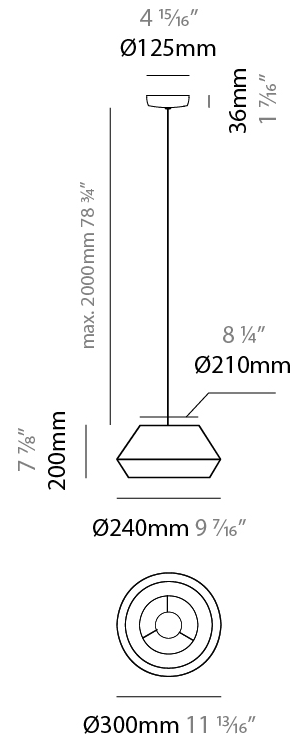

base number   Finish
Options

1. To build a product code in our configurator select the specify button on the base model # product page
2. To build a manual product code on this datasheet choose from the options listed below in blue font and add the suffix to the base model #

GENERAL

Series: Banyo _____
Partner: Ole _____
Division: Design _____
Installation: Suspension _____
Product Type: Pendant _____
Mounting Location: Ceiling _____
Light Distribution: Direct _____

PHYSICAL

Shape: Dome _____
Diameter (mm): 300 _____
Diameter (in): 11 ¹³/₁₆ _____
Height (mm): 200 _____
Height (in): 7 ⁷/₈ _____
Max. Overall Height (mm): 2200 _____
Max. Overall Height (in): 86 ⁵/₈ _____
Weight (kg): 1.5 _____
Weight (lbs): 3.31 _____
Diffuser: Satin Glass _____
Fixture Finish: BEI / BLK / BLU / COG / DGN / GRY / MRN / MOC / MUS /
OLV / SIL / STN / TER / WHI _____
Holder Finish: MBK _____
Accent Finish: MBK _____
Fixture Material: Fabric Cord / Metal _____
Primary Material: Fabric - Recycled _____
Cable Details: 2000mm / 78 3/4" Cable - Transparent _____
Upon Request: Matte White Holder _____

ELECTRICAL

Number of Lamps: 1 _____
Lamp Type: LED Retrofit _____
Lamp Shape: A19 _____
Bulb Included: Bulb Not Included _____
Max. Wattage Per Lamp (W): 15 _____
Lamp Base: E26 _____
Input Voltage (V): 120 _____
Upon Request: 277Vac / GU24 _____

LED

OPTICAL

RATINGS AND CERTIFICATIONS

Certified By: Certified for North American Standards _____
IP rating: IP20 _____