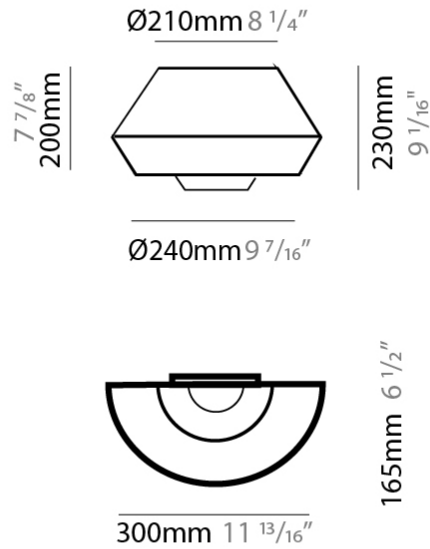

BANYO SURFACE

D113017-

base number Finish
Options

PROJECT
TYPE
SPECIFIER
QUANTITY
DATE

1. To build a product code in our configurator select the specify button on the base model # product page
2. To build a manual product code on this datasheet choose from the options listed below in blue font and add the suffix to the base model #

GENERAL

Series: Banyo
Partner: Ole
Division: Design
Installation: Surface
Product Type: Wall Surface
Mounting Location: Wall
Light Distribution: Indirect

PHYSICAL

Shape: Round
Width (mm): 300
Width (in): 11 ¹³/₁₆
Height (mm): 230
Depth (mm): 300
Height (in): 9 ¹/₁₆
Extension (mm): 165
Extension (in): 6 ¹/₂
Weight (kg): 1.1
Weight (lbs): 2.4
Diffuser: Satin Glass
Fixture Finish: BEI / BLK / BLU / COG / DGN / GRY / MRN / MOC / MUS / OLV / SIL / STN / TER / WHI
Holder Finish: MBK
Accent Finish: MBK
Fixture Material: Fabric Cord / Metal
Primary Material: Fabric - Recycled
Upon Request: Matte White Holder and Accent Finish

ELECTRICAL

Number of Lamps: 1
Lamp Type: LED Retrofit
Lamp Shape: A19
Bulb Included: Bulb Not Included
Max. Wattage Per Lamp (W): 15
Lamp Base: E26
Input Voltage (V): 120
Upon Request: 277Vac / GU24

LED

OPTICAL

RATINGS AND CERTIFICATIONS

Certified By: Certified for North American Standards
IP rating: IP20