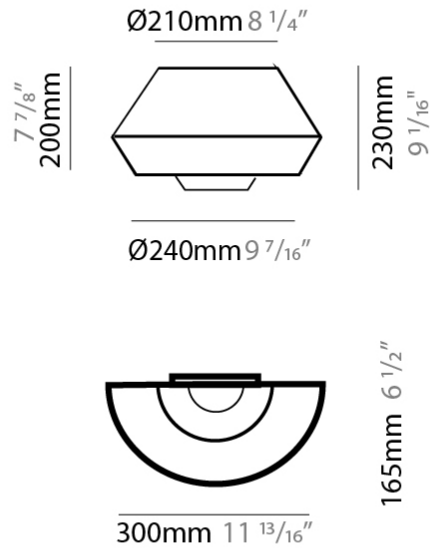

BANYO SURFACE

D113019-

base number Finish
Options

PROJECT
TYPE
SPECIFIER
QUANTITY
DATE

1. To build a product code in our configurator select the specify button on the base model # product page
2. To build a manual product code on this datasheet choose from the options listed below in blue font and add the suffix to the base model #

GENERAL

Series: Banyo
Partner: Ole
Division: Design
Installation: Surface
Product Type: Wall Surface
Mounting Location: Wall
Light Distribution: Indirect

PHYSICAL

Shape: Round
Width (mm): 300
Width (in): 11 ¹³/₁₆
Height (mm): 230
Depth (mm): 300
Height (in): 9 ¹/₁₆
Extension (mm): 165
Extension (in): 6 ¹/₂
Weight (kg): 1.1
Weight (lbs): 2.4
Diffuser: Satin Glass
Fixture Finish: [BEI](#) / [BLK](#) / [BLU](#) / [COG](#) / [DGN](#) / [GRY](#) / [MRN](#) / [MOC](#) / [MUS](#) / [OLV](#) / [SIL](#) / [STN](#) / [TER](#) / [WHI](#)
Holder Finish: MBK
Fixture Material: Fabric Cord / Metal
Primary Material: Fabric - Recycled
Upon Request: Matte White Holder and Accent Finish

ELECTRICAL

Number of Lamps: 1
Lamp Type: LED Retrofit
Lamp Shape: A19
Bulb Included: Bulb Not Included
Max. Wattage Per Lamp (W): 15
Lamp Base: E26
Input Voltage (V): 120
Upon Request: 277Vac / GU24

LED

OPTICAL

RATINGS AND CERTIFICATIONS

Certified By: Certified for North American Standards
IP rating: IP20