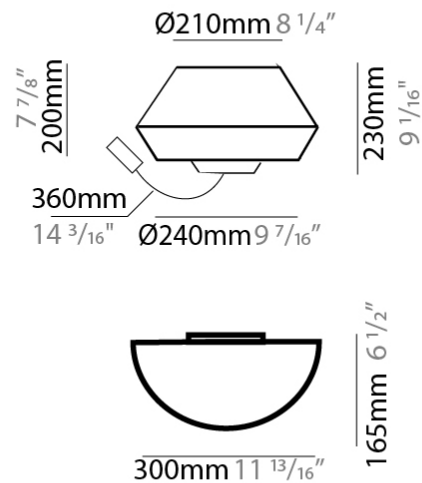

GENERAL

Series: Banyo
Partner: Ole
Division: Design
Installation: Surface
Product Type: Wall Surface
Mounting Location: Wall
Light Distribution: Direct / Indirect

PHYSICAL

Shape: Round
Width (mm): 300
Width (in): 11 ¹³/₁₆
Height (mm): 230
Depth (mm): 300
Height (in): 9 ¹/₁₆
Extension (mm): 165
Extension (in): 6 ¹/₂
Weight (kg): 1.2
Weight (lbs): 2.6
Diffuser: Satin Glass
Fixture Finish: BEI / BLK / BLU / COG / DGN / GRY / MRN / MOC / MUS / OLV / SIL / STN / TER / WHI
Holder Finish: MBK
Accent Finish: BLK
Fixture Material: Fabric Cord / Metal
Primary Material: Fabric - Recycled
Upon Request: Matte White Holder and Accent Finish

ELECTRICAL

Number of Lamps: 1
Lamp Type: LED + LED Retrofit
Input Wattage (W): 3 (LED)
Bulb Included: Bulb Not Included
Max. Wattage Per Lamp (W): 15
Lamp Base: E26
Dimming: Non-Dimmable
Driver Included: Yes
Driver Location: Integrated
Driver Type: Constant Current 500mA
Driver Class: Class 2
Input Voltage (V): 120
Constant Current (MA): 500
Upon Request: GU24

LED

Number of LEDs: 1
Color Temperature (°K): 4000
Max. Delivered Lumen (lm): 180
CRI: >80 CRI
Lamp Life (hrs): 25000

OPTICAL

RATINGS AND CERTIFICATIONS

Certified By: Certified for North American Standards
IP rating: IP20

PROJECT
TYPE
SPECIFIER
QUANTITY
DATE