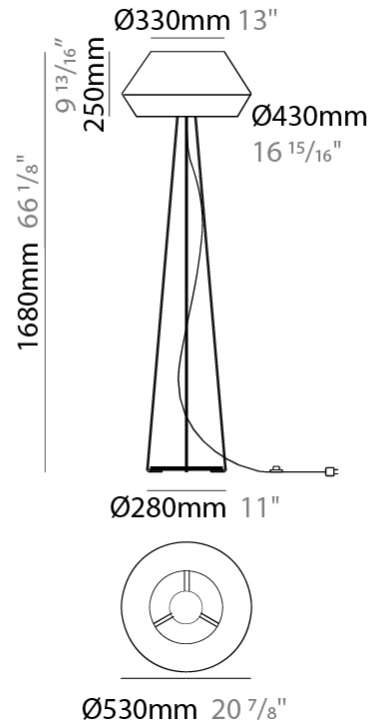

BANYO PORTABLE

D114006-

base number   Finish
Options

1. To build a product code in our configurator select the specify button on the base model # product page
2. To build a manual product code on this datasheet choose from the options listed below in blue font and add the suffix to the base model #

GENERAL

Series: Banyo
Brand: Ole
Division: Design
Mounting Type: Portable
Mounting Location: Floor
Subcategory: Floor

PHYSICAL

Shape: Dome
Diameter (mm): 330
Diameter (in): 13
Height (mm): 1680
Height (in): 66 1/8
Light Distribution: Indirect
Weight (kg): 6
Weight (lbs): 13.2
Diffuser: Satin Glass
Fixture Finish: BEI / BLK / BLU / COG / DGN / GRY / MRN / MOC / MUS / OLV / SIL / STN / TER / WHI
Holder Finish: Granulated White
Fixture Material: Fabric Cord / Metal
Upon Request: Other fabric cord colors available upon request (see downloadable finish chart)

ELECTRICAL

Number of Lamps: 1
Lamp Type: LED Retrofit
Lamp Shape: A19
Bulb Included: Bulb Not Included
Max. Wattage Per Lamp (W): 15
Lamp Base: E26
Input Voltage (V): 120
Upon Request: 277Vac / GU24

LED

OPTICAL

RATINGS AND CERTIFICATIONS

Certified By: Certified for North American Standards
IP rating: IP20

PROJECT	_____
TYPE	_____
SPECIFIER	_____
QUANTITY	_____
DATE	_____