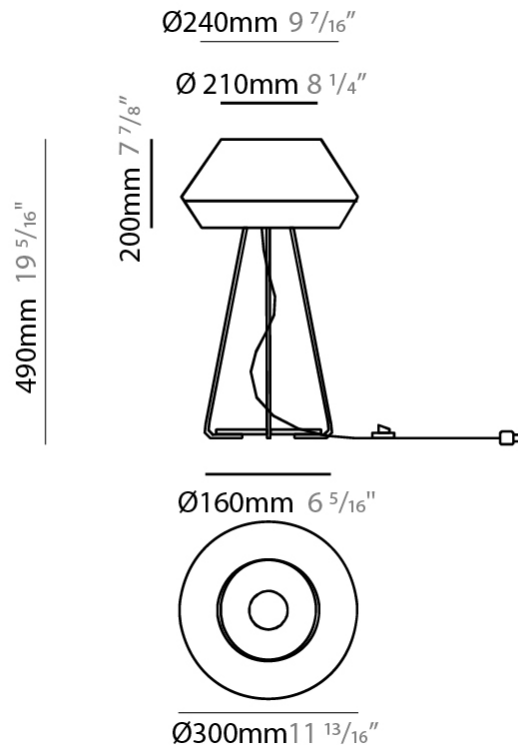

PROJECT
TYPE
SPECIFIER
QUANTITY
DATE

BANYO PORTABLE

D114004-

base number Finish
Options

1. To build a product code in our configurator select the specify button on the base model # product page
2. To build a manual product code on this datasheet choose from the options listed below in blue font and add the suffix to the base model #

GENERAL

Series: Banyo
Brand: Ole
Division: Design
Mounting Type: Portable
Mounting Location: Table
Subcategory: Table

PHYSICAL

Shape: Dome
Diameter (mm): 300
Diameter (in): 11 ¹³/₁₆
Height (mm): 490
Height (in): 19 ⁵/₁₆
Light Distribution: Indirect
Weight (kg): 1.7
Weight (lbs): 3.7
Diffuser: Satin Glass
Fixture Finish: BEI / BLK / BLU / COG / DGN / GRY / MRN / MOC / MUS / OLV / SIL / STN / TER / WHI
Holder Finish: Granulated White
Fixture Material: Fabric Cord / Metal
Upon Request: Other fabric cord colors available upon request (see downloadable finish chart)

ELECTRICAL

Number of Lamps: 1
Lamp Type: LED Retrofit
Lamp Shape: A19
Bulb Included: Bulb Not Included
Max. Wattage Per Lamp (W): 15
Lamp Base: E26
Input Voltage (V): 120
Upon Request: 277Vac / GU24

LED

OPTICAL

RATINGS AND CERTIFICATIONS

Certified By: Certified for North American Standards
IP rating: IP20