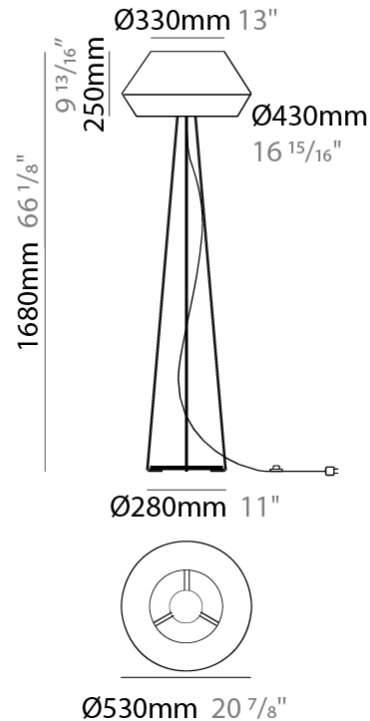

BANYO PORTABLE

D114006-

base number   Finish
Options

1. To build a product code in our configurator select the specify button on the base model # product page
2. To build a manual product code on this datasheet choose from the options listed below in blue font and add the suffix to the base model #

GENERAL

Series: Banyo
Brand: Ole
Division: Design
Mounting Type: Portable
Mounting Location: Floor
Subcategory: Floor

PHYSICAL

Shape: Dome
Diameter (mm): 330
Diameter (in): 13
Height (mm): 1680
Height (in): 66 1/8
Light Distribution: Indirect
Weight (kg): 6
Weight (lbs): 13.2
Diffuser: Satin Glass
Fixture Finish: BEI / BLK / BLU / COG / DGN / GRY / MRN / MOC / MUS / OLV / SIL / STN / TER / WHI
Holder Finish: Granulated White
Fixture Material: Fabric Cord / Metal
Upon Request: Other fabric cord colors available upon request (see downloadable finish chart)

ELECTRICAL

Number of Lamps: 1
Lamp Type: LED Retrofit
Lamp Shape: A19
Bulb Included: Bulb Not Included
Max. Wattage Per Lamp (W): 15
Lamp Base: E26
Input Voltage (V): 120
Upon Request: 277Vac / GU24

LED

OPTICAL

RATINGS AND CERTIFICATIONS

Certified By: Certified for North American Standards
IP rating: IP20

PROJECT	_____
TYPE	_____
SPECIFIER	_____
QUANTITY	_____
DATE	_____