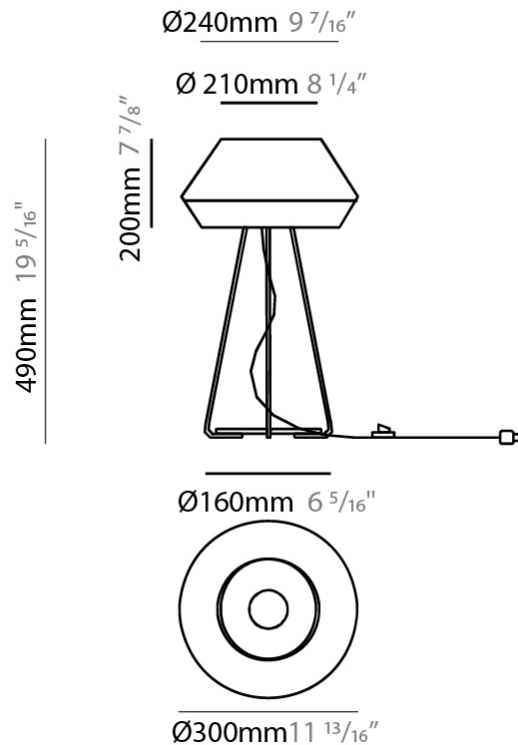

PROJECT
TYPE
SPECIFIER
QUANTITY
DATE

BANYO PORTABLE

D114004-

base number   Finish
Options

1. To build a product code in our configurator select the specify button on the base model # product page
2. To build a manual product code on this datasheet choose from the options listed below in blue font and add the suffix to the base model #

GENERAL

Series: Banyo
Brand: Ole
Division: Design
Mounting Type: Portable
Mounting Location: Table
Subcategory: Table

PHYSICAL

Shape: Dome
Diameter (mm): 300
Diameter (in): 11 ¹³/₁₆"
Height (mm): 490
Height (in): 19 ⁵/₁₆"
Light Distribution: Indirect
Weight (kg): 1.7
Weight (lbs): 3.7
Diffuser: Satin Glass
Fixture Finish: BEI / BLK / BLU / COG / DGN / GRY / MRN / MOC / MUS / OLV / SIL / STN / TER / WHI
Holder Finish: Granulated White
Fixture Material: Fabric Cord / Metal
Upon Request: Other fabric cord colors available upon request (see downloadable finish chart)

ELECTRICAL

Number of Lamps: 1
Lamp Type: LED Retrofit
Lamp Shape: A19
Bulb Included: Bulb Not Included
Max. Wattage Per Lamp (W): 15
Lamp Base: E26
Input Voltage (V): 120
Upon Request: 277Vac / GU24

LED

OPTICAL

RATINGS AND CERTIFICATIONS

Certified By: Certified for North American Standards
IP rating: IP20