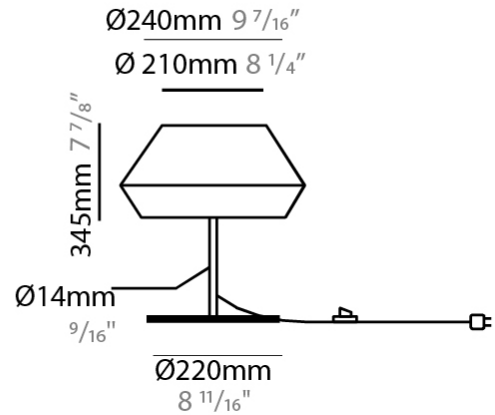

PROJECT	_____
TYPE	_____
SPECIFIER	_____
QUANTITY	_____
DATE	_____

BANYO PORTABLE

D114005-

base number _____
Finish _____
Options _____

1. To build a product code in our configurator select the specify button on the base model # product page
2. To build a manual product code on this datasheet choose from the options listed below in blue font and add the suffix to the base model #

GENERAL

Series: Banyo _____
Brand: Ole _____
Division: Design _____
Mounting Type: Portable _____
Mounting Location: Table _____
Subcategory: Table _____

PHYSICAL

Shape: Dome _____
Diameter (mm): 240 _____
Diameter (in): 9 7/16 _____
Height (mm): 345 _____
Height (in): 13 3/16 _____
Light Distribution: Indirect _____
Weight (kg): 1.6 _____
Weight (lbs): 3.53 _____
Diffuser: Satin Glass _____
Fixture Finish: BEI / BLK / BLU / COG / DGN / GRY / MRN / MOC / MUS / OLV / SIL / STN / TER / WHI _____
Holder Finish: Granulated White _____
Fixture Material: Fabric Cord / Metal _____
Upon Request: Other fabric cord colors available upon request (see downloadable finish chart) _____

ELECTRICAL

Number of Lamps: 1 _____
Lamp Type: LED Retrofit _____
Lamp Shape: A19 _____
Bulb Included: Bulb Not Included _____
Max. Wattage Per Lamp (W): 15 _____
Lamp Base: E26 _____
Input Voltage (V): 120 _____
Upon Request: 277Vac / GU24 _____

LED

OPTICAL

RATINGS AND CERTIFICATIONS

Certified By: Certified for North American Standards _____
IP rating: IP20 _____

Ø300mm 11 13/16"