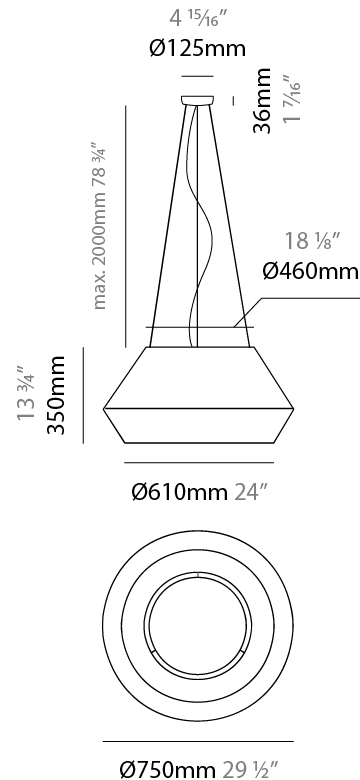

BANYO SUSPENSION

D111002- _____

base number   Finish Options   Finish Options

1. To build a product code in our configurator select the specify button on the base model # product page
2. To build a manual product code on this datasheet choose from the options listed below in blue font and add the suffix to the base model #

GENERAL

Series: Banyo
Brand: Ole
Division: Design
Mounting Type: Suspension
Mounting Location: Ceiling
Subcategory: Pendant

PHYSICAL

Shape: Dome
Diameter (mm): 750
Diameter (in): 29 1/2
Height (mm): 350
Height (in): 13 3/4
Max. Overall Height (mm): 2350
Max. Overall Height (in): 92 1/2
Light Distribution: Direct
Weight (kg): 10
Weight (lbs): 22.05
Diffuser: Satin Glass
Fixture Finish: BEI / BLK / BLU / COG / DGN / GRY / MRN / MOC / MUS / OLV / SIL / STN / TER / WHI
Holder Finish: MWH / MBK
Accent Finish: Black (except for White Cord)
Fixture Material: Fabric Cord / Metal
Cable Details: 2000mm/78 3/4" Cable - Transparent

ELECTRICAL

Number of Lamps: 3
Lamp Type: LED Retrofit
Lamp Shape: A19
Bulb Included: Bulb Not Included
Max. Wattage Per Lamp (W): 15
Lamp Base: E26
Input Voltage (V): 120
Upon Request: 277Vac / GU24

LED

OPTICAL

RATINGS AND CERTIFICATIONS

Certified By: Certified for North American Standards
IP rating: IP20

PROJECT
TYPE
SPECIFIER
QUANTITY
DATE