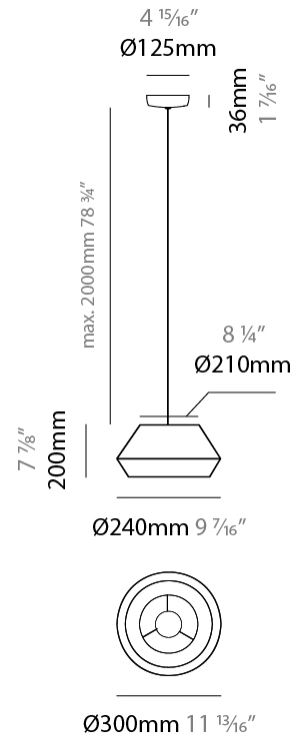

BANYO SUSPENSION

D111000-

base number   Finish Options   Finish Options

1. To build a product code in our configurator select the specify button on the base model # product page
2. To build a manual product code on this datasheet choose from the options listed below in blue font and add the suffix to the base model #

GENERAL

Series: Banyo
Brand: Ole
Division: Design
Mounting Type: Suspension
Mounting Location: Ceiling
Subcategory: Pendant

PHYSICAL

Shape: Dome
Diameter (mm): 300
Diameter (in): 11 ¹³/₁₆"
Height (mm): 200
Height (in): 7 ⁷/₈"
Max. Overall Height (mm): 2200
Max. Overall Height (in): 86 ⁵/₈"
Light Distribution: Direct
Weight (kg): 1.5
Weight (lbs): 3.31
Diffuser: Satin Glass
Fixture Finish: BEI / BLK / BLU / COG / DGN / GRY / MRN / MOC / MUS / OLV / SIL / STN / TER / WHI
Holder Finish: MWH / MBK
Accent Finish: Wired Frame - Black (except for white cord)
Fixture Material: Fabric Cord / Metal
Cable Details: 2000mm / 78 3/4" Cable - Transparent

ELECTRICAL

Number of Lamps: 1
Lamp Type: LED Retrofit
Lamp Shape: A19
Bulb Included: Bulb Not Included
Max. Wattage Per Lamp (W): 15
Lamp Base: E26
Input Voltage (V): 120
Upon Request: 277Vac / GU24

LED

OPTICAL

RATINGS AND CERTIFICATIONS

Certified By: Certified for North American Standards
IP rating: IP20

PROJECT
TYPE
SPECIFIER
QUANTITY
DATE