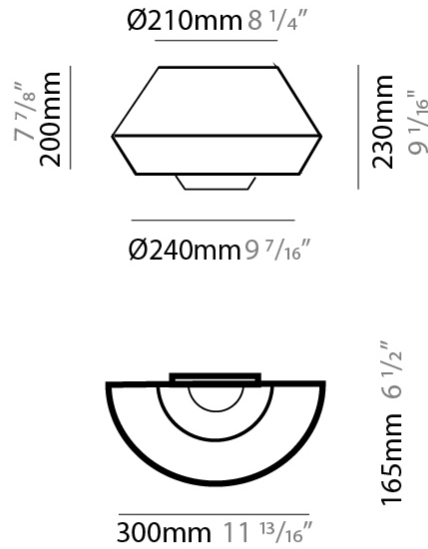

PROJECT
TYPE
SPECIFIER
QUANTITY
DATE

BANYO SURFACE

D113017-

base number   Finish Options   -   Finish Options

1. To build a product code in our configurator select the specify button on the base model # product page
2. To build a manual product code on this datasheet choose from the options listed below in blue font and add the suffix to the base model #

GENERAL

Series: Banyo
Brand: Ole
Division: Design
Mounting Type: Surface
Mounting Location: Wall
Subcategory: Up/Down Light

PHYSICAL

Shape: Round
Width (mm): 300
Width (in): 11 ¹³/₁₆
Height (mm): 230
Depth (mm): 300
Height (in): 9 ¹/₁₆
Extension (mm): 165
Extension (in): 6 ¹/₂
Light Distribution: Indirect
Weight (kg): 1.1
Weight (lbs): 2.4
Diffuser: Satin Glass
Fixture Finish: [BEI](#) / [BLK](#) / [BLU](#) / [COG](#) / [DGN](#) / [GRY](#) / [MRN](#) / [MOC](#) / [MUS](#) / [OLV](#) / [SIL](#) / [STN](#) / [TER](#) / [WHI](#)
Holder Finish: MWH / MBK
Accent Finish: Black (except for White Cord)
Fixture Material: Fabric Cord / Metal

ELECTRICAL

Number of Lamps: 1
Lamp Type: LED Retrofit
Lamp Shape: A19
Bulb Included: Bulb Not Included
Max. Wattage Per Lamp (W): 15
Lamp Base: E26
Input Voltage (V): 120
Upon Request: 277Vac / GU24

LED

OPTICAL

RATINGS AND CERTIFICATIONS

Certified By: Certified for North American Standards
IP rating: IP20