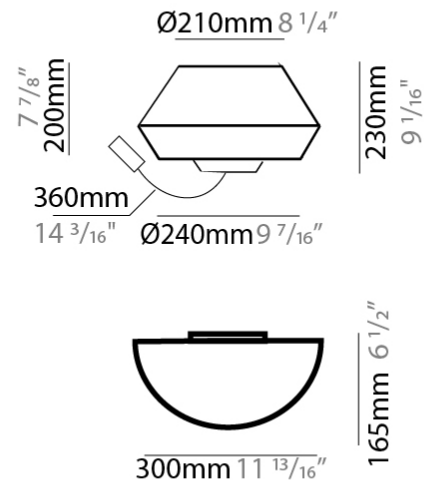

1. To build a product code in our configurator select the specify button on the base model # product page
2. To build a manual product code on this datasheet choose from the options listed below in blue font and add the suffix to the base model #

GENERAL

Series: Banyo
Brand: Ole
Division: Design
Mounting Type: Surface
Mounting Location: Wall
Subcategory: On/Off Switch

PHYSICAL

Shape: Round
Width (mm): 300
Width (in): 11 ¹³/₁₆
Height (mm): 230
Depth (mm): 300
Height (in): 9 ¹/₁₆
Extension (mm): 165
Extension (in): 6 ¹/₂
Light Distribution: Direct / Indirect
Weight (kg): 1.2
Weight (lbs): 2.6
Diffuser: Satin Glass
Fixture Finish: [BEI](#) / [BLK](#) / [BLU](#) / [COG](#) / [DGN](#) / [GRY](#) / [MRN](#) / [MOC](#) / [MUS](#) / [OLV](#) / [SIL](#) / [STN](#) / [TER](#) / [WHI](#)
Holder Finish: [MWH](#) / [MBK](#)
Accent Finish: Black (except for White Cord)
Fixture Material: Fabric Cord / Metal

ELECTRICAL

Number of Lamps: 1
Lamp Type: LED + LED Retrofit
Input Wattage (W): 3 (LED)
Bulb Included: Bulb Not Included
Max. Wattage Per Lamp (W): 15
Lamp Base: E26
Dimming: Non-Dimmable
Driver Included: Yes
Driver Location: Integrated
Driver Type: Constant Current 500mA
Driver Class: Class 2
Input Voltage (V): 120
Constant Current (MA): 500
Upon Request: GU24

LED

Number of LEDs: 1
Color Temperature (°K): 4000
Max. Delivered Lumen (lm): 180
CRI: >80 CRI
Lamp Life (hrs): 25000

OPTICAL

RATINGS AND CERTIFICATIONS

Certified By: Certified for North American Standards
IP rating: IP20