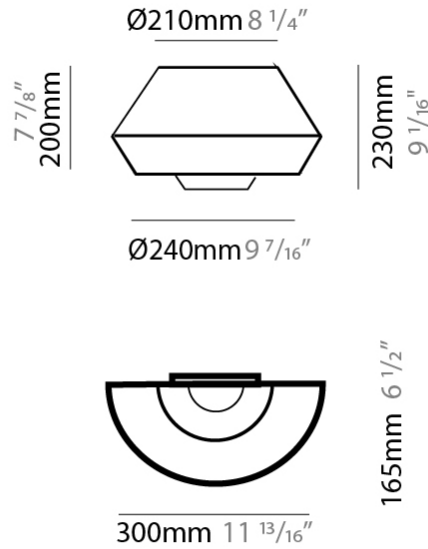

PROJECT	_____
TYPE	_____
SPECIFIER	_____
QUANTITY	_____
DATE	_____

BANYO SURFACE

D113017-

base number   Finish Options   -   Finish Options

1. To build a product code in our configurator select the specify button on the base model # product page
2. To build a manual product code on this datasheet choose from the options listed below in blue font and add the suffix to the base model #

GENERAL

Series: Banyo
Brand: Ole
Division: Design
Mounting Type: Surface
Mounting Location: Wall
Subcategory: Up/Down Light

PHYSICAL

Shape: Round
Width (mm): 300
Width (in): 11 ¹³/₁₆
Height (mm): 230
Depth (mm): 300
Height (in): 9 ¹/₁₆
Extension (mm): 165
Extension (in): 6 ¹/₂
Light Distribution: Indirect
Weight (kg): 1.1
Weight (lbs): 2.4
Diffuser: Satin Glass
Fixture Finish: [BEI](#) / [BLK](#) / [BLU](#) / [COG](#) / [DGN](#) / [GRY](#) / [MRN](#) / [MOC](#) / [MUS](#) / [OLV](#) / [SIL](#) / [STN](#) / [TER](#) / [WHI](#)
Holder Finish: MWH / MBK
Accent Finish: Black (except for White Cord)
Fixture Material: Fabric Cord / Metal

ELECTRICAL

Number of Lamps: 1
Lamp Type: LED Retrofit
Lamp Shape: A19
Bulb Included: Bulb Not Included
Max. Wattage Per Lamp (W): 15
Lamp Base: E26
Input Voltage (V): 120
Upon Request: 277Vac / GU24

LED

OPTICAL

RATINGS AND CERTIFICATIONS

Certified By: Certified for North American Standards
IP rating: IP20