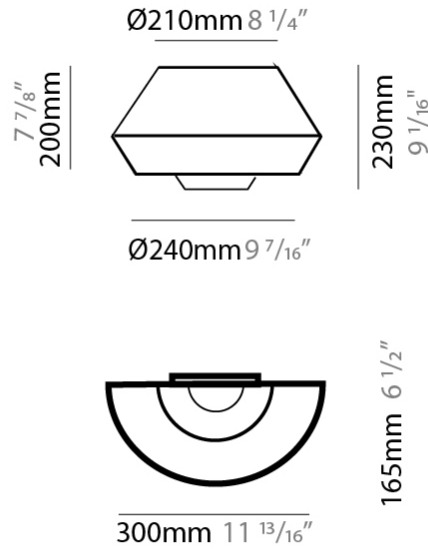

PROJECT	_____
TYPE	_____
SPECIFIER	_____
QUANTITY	_____
DATE	_____

BANYO SURFACE

D113019-

base number   Finish Options   -   Finish Options

1. To build a product code in our configurator select the specify button on the base model # product page
2. To build a manual product code on this datasheet choose from the options listed below in blue font and add the suffix to the base model #

GENERAL

Series: Banyo
Brand: Ole
Division: Design
Mounting Type: Surface
Mounting Location: Wall
Subcategory: Up/Down Light

PHYSICAL

Shape: Round
Width (mm): 300
Width (in): 11 ¹³/₁₆
Height (mm): 230
Depth (mm): 300
Height (in): 9 ¹/₁₆
Extension (mm): 165
Extension (in): 6 ¹/₂
Light Distribution: Indirect
Weight (kg): 1.1
Weight (lbs): 2.4
Diffuser: Satin Glass
Fixture Finish: [BEI](#) / [BLK](#) / [BLU](#) / [COG](#) / [DGN](#) / [GRY](#) / [MRN](#) / [MOC](#) / [MUS](#) / [OLV](#) / [SIL](#) / [STN](#) / [TER](#) / [WHI](#)
Holder Finish: [MWH](#) / [MBK](#)
Fixture Material: [Fabric Cord](#) / [Metal](#)

ELECTRICAL

Number of Lamps: 1
Lamp Type: LED Retrofit
Lamp Shape: A19
Bulb Included: Bulb Not Included
Max. Wattage Per Lamp (W): 15
Lamp Base: E26
Input Voltage (V): 120
Upon Request: 277Vac / GU24

LED

OPTICAL

RATINGS AND CERTIFICATIONS

Certified By: Certified for North American Standards
IP rating: IP20