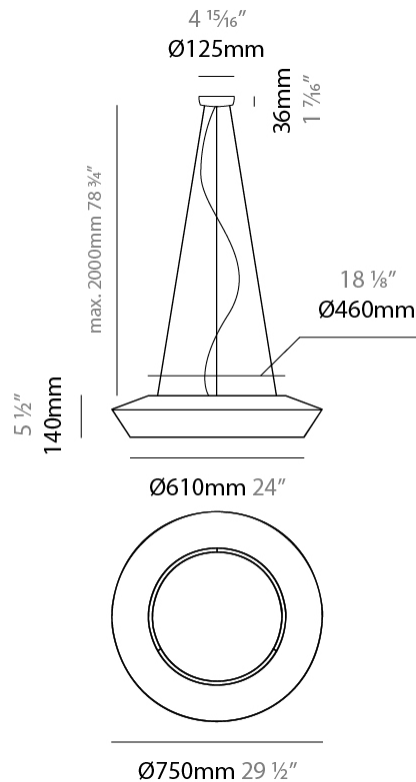

BANYO SUSPENSION

D111003-

base number Finish
Options

1. To build a product code in our configurator select the specify button on the base model # product page
2. To build a manual product code on this datasheet choose from the options listed below in blue font and add the suffix to the base model #

GENERAL

Series: Banyo
Partner: Ole
Division: Design
Installation: Suspension
Product Type: Pendant
Mounting Location: Ceiling
Light Distribution: Direct

PHYSICAL

Shape: Disc
Diameter (mm): 750
Diameter (in): 29 1/2
Height (mm): 140
Height (in): 5 1/2
Max. Overall Height (mm): 2140
Max. Overall Height (in): 84 1/4
Weight (kg): 10
Weight (lbs): 22.05
Diffuser: Satin Glass
Fixture Finish: BEI / BLK / BLU / COG / DGN / GRY / MRN / MOC / MUS / OLV / SIL / STN / TER / WHI
Holder Finish: MBK
Accent Finish: MBK
Fixture Material: Fabric Cord / Metal
Primary Material: Fabric - Recycled
Cable Details: 2000mm/78 3/4" Cable - Transparent
Upon Request: Matte White Holder

ELECTRICAL

Number of Lamps: 3
Lamp Type: LED Retrofit
Lamp Shape: A19
Bulb Included: Bulb Not Included
Max. Wattage Per Lamp (W): 15
Lamp Base: E26
Input Voltage (V): 120
Upon Request: 277Vac / GU24

LED

OPTICAL

RATINGS AND CERTIFICATIONS

Certified By: Certified for North American Standards
IP rating: IP20

PROJECT
TYPE
SPECIFIER
QUANTITY
DATE