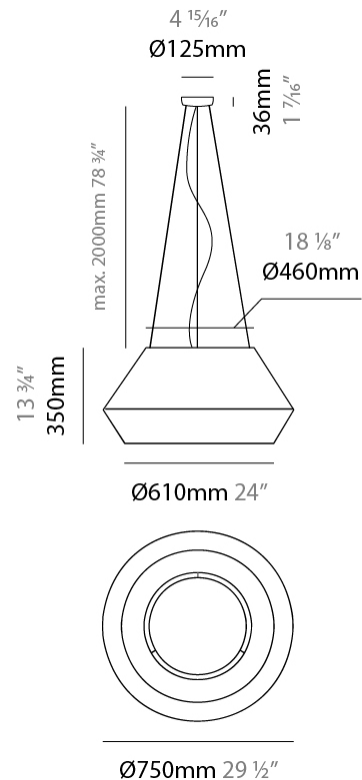

base number   Finish
Options

1. To build a product code in our configurator select the specify button on the base model # product page
2. To build a manual product code on this datasheet choose from the options listed below in blue font and add the suffix to the base model #

GENERAL

Series: Banyo _____
Partner: Ole _____
Division: Design _____
Installation: Suspension _____
Product Type: Pendant _____
Mounting Location: Ceiling _____
Light Distribution: Direct _____

PHYSICAL

Shape: Dome _____
Diameter (mm): 750 _____
Diameter (in): 29 1/2 _____
Height (mm): 350 _____
Height (in): 13 3/4 _____
Max. Overall Height (mm): 2350 _____
Max. Overall Height (in): 92 1/2 _____
Weight (kg): 10 _____
Weight (lbs): 22.05 _____
Diffuser: Satin Glass _____
Fixture Finish: BEI / BLK / BLU / COG / DGN / GRY / MRN / MOC / MUS / OLV / SIL / STN / TER / WHI _____
Holder Finish: MBK _____
Accent Finish: MBK _____
Fixture Material: Fabric Cord / Metal _____
Primary Material: Fabric - Recycled _____
Cable Details: 2000mm/78 3/4" Cable - Transparent _____
Upon Request: Matte White Holder _____

ELECTRICAL

Number of Lamps: 3 _____
Lamp Type: LED Retrofit _____
Lamp Shape: A19 _____
Bulb Included: Bulb Not Included _____
Max. Wattage Per Lamp (W): 15 _____
Lamp Base: E26 _____
Input Voltage (V): 120 _____
Upon Request: 277Vac / GU24 _____

LED

OPTICAL

RATINGS AND CERTIFICATIONS

Certified By: Certified for North American Standards _____
IP rating: IP20 _____