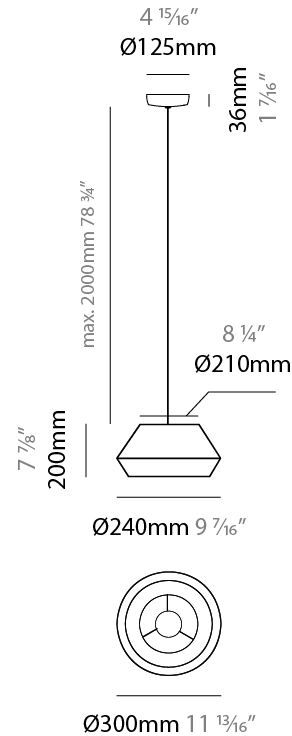

PROJECT	
TYPE	
SPECIFIER	
QUANTITY	
DATE	

BANYO SUSPENSION

D111000- : D111000-MBK-MRN

base number

1. To build a product code in our configurator select the specify button on the base model # product page
2. To build a manual product code on this datasheet choose from the options listed below in blue font and add the suffix to the base model #

GENERAL

Series: Banyo
Partner: Ole
Division: Design
Installation: Suspension
Product Type: Pendant
Mounting Location: Ceiling
Light Distribution: Direct

PHYSICAL

Shape: Dome
Diameter (mm): 300
Diameter (in): 11 ¹³/₁₆
Height (mm): 200
Height (in): 7 ⁷/₈
Max. Overall Height (mm): 2200
Max. Overall Height (in): 86 ⁵/₈
Weight (kg): 1.5
Weight (lbs): 3.31
Diffuser: Satin Glass / Shade - White
Fixture Material: Fabric Cord / Metal
Primary Material: Fabric - Recycled
Cable Details: 2000mm / 78 3/4" Cable - Transparent

ELECTRICAL

Number of Lamps: 1
Lamp Type: LED Retrofit
Lamp Shape: A19
Bulb Included: Bulb Not Included
Total Output Wattage (W): 15
Max. Wattage Per Lamp (W): 15
Lamp Base: E26
Input Voltage (V): 120
Upon Request: 277Vac / GU24

LED

OPTICAL

RATINGS AND CERTIFICATIONS

Certified By: Certified for North American Standards
IP rating: IP20