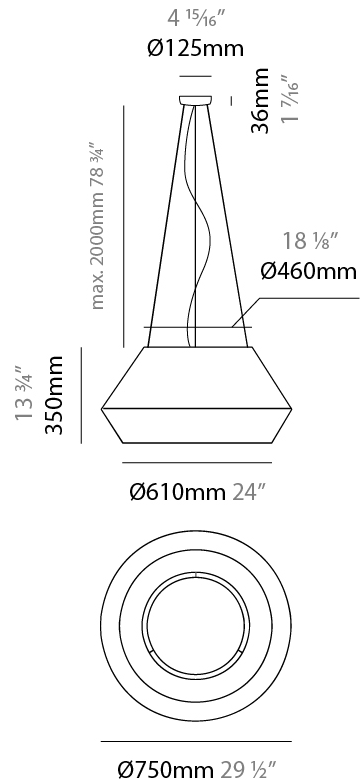

PROJECT	_____
TYPE	_____
SPECIFIER	_____
QUANTITY	_____
DATE	_____

BANYO SUSPENSION

D111002- _____

base number   Finish Options   Finish Options

1. To build a product code in our configurator select the specify button on the base model # product page
2. To build a manual product code on this datasheet choose from the options listed below in blue font and add the suffix to the base model #

GENERAL

Series: Banyo
Brand: Ole
Division: Design
Mounting Type: Suspension
Mounting Location: Ceiling
Subcategory: Pendant

PHYSICAL

Shape: Dome
Diameter (mm): 750
Diameter (in): 29 1/2
Height (mm): 350
Height (in): 13 3/4
Max. Overall Height (mm): 2350
Max. Overall Height (in): 92 1/2
Light Distribution: Direct
Weight (kg): 10
Weight (lbs): 22.05
Diffuser: Satin Glass
Fixture Finish: BEI / BLK / BLU / COG / DGN / GRY / MRN / MOC / MUS / OLV / SIL / STN / TER / WHI
Holder Finish: MWH / MBK
Accent Finish: Black (except for White Cord)
Fixture Material: Fabric Cord / Metal
Cable Details: 2000mm/78 3/4" Cable - Transparent

ELECTRICAL

Number of Lamps: 3
Lamp Type: LED Retrofit
Lamp Shape: A19
Bulb Included: Bulb Not Included
Max. Wattage Per Lamp (W): 15
Lamp Base: E26
Input Voltage (V): 120
Upon Request: 277Vac / GU24

LED

OPTICAL

RATINGS AND CERTIFICATIONS

Certified By: Certified for North American Standards
IP rating: IP20