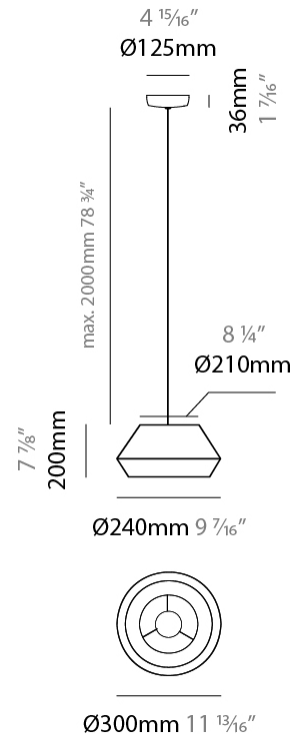

BANYO SUSPENSION

D111000-

base number   Finish Options   Finish Options

1. To build a product code in our configurator select the specify button on the base model # product page
2. To build a manual product code on this datasheet choose from the options listed below in blue font and add the suffix to the base model #

GENERAL

Series: Banyo
Brand: Ole
Division: Design
Mounting Type: Suspension
Mounting Location: Ceiling
Subcategory: Pendant

PHYSICAL

Shape: Dome
Diameter (mm): 300
Diameter (in): 11 ¹³/₁₆
Height (mm): 200
Height (in): 7 ⁷/₈
Max. Overall Height (mm): 2200
Max. Overall Height (in): 86 ⁵/₈
Light Distribution: Direct
Weight (kg): 1.5
Weight (lbs): 3.31
Diffuser: Satin Glass
Fixture Finish: BEI / BLK / BLU / COG / DGN / GRY / MRN / MOC / MUS / OLV / SIL / STN / TER / WHI
Holder Finish: MWH / MBK
Accent Finish: Wired Frame - Black (except for white cord)
Fixture Material: Fabric Cord / Metal
Cable Details: 2000mm / 78 3/4" Cable - Transparent

ELECTRICAL

Number of Lamps: 1
Lamp Type: LED Retrofit
Lamp Shape: A19
Bulb Included: Bulb Not Included
Max. Wattage Per Lamp (W): 15
Lamp Base: E26
Input Voltage (V): 120
Upon Request: 277Vac / GU24

LED

OPTICAL

RATINGS AND CERTIFICATIONS

Certified By: Certified for North American Standards
IP rating: IP20

PROJECT
TYPE
SPECIFIER
QUANTITY
DATE