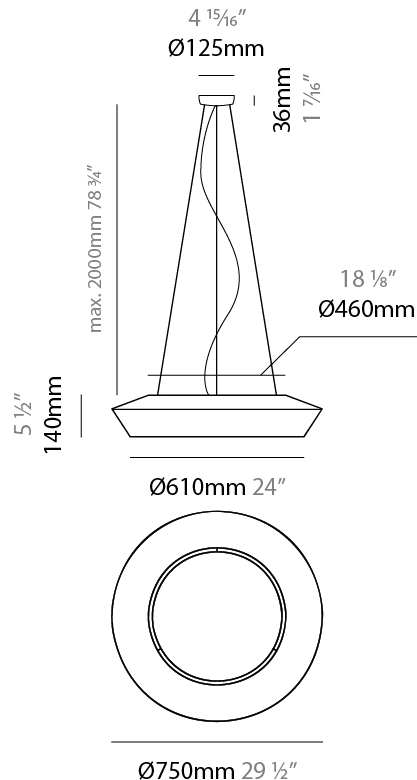

BANYO SUSPENSION

D111003-

base number   Finish Options   Finish Options

1. To build a product code in our configurator select the specify button on the base model # product page
2. To build a manual product code on this datasheet choose from the options listed below in blue font and add the suffix to the base model #

GENERAL

Series: Banyo
Brand: Ole
Division: Design
Mounting Type: Suspension
Mounting Location: Ceiling
Subcategory: Pendant

PHYSICAL

Shape: Disc
Diameter (mm): 750
Diameter (in): 29 1/2
Height (mm): 140
Height (in): 5 1/2
Max. Overall Height (mm): 2140
Max. Overall Height (in): 84 1/4
Light Distribution: Direct
Weight (kg): 10
Weight (lbs): 22.05
Diffuser: Satin Glass
Fixture Finish: BEI / BLK / BLU / COG / DGN / GRY / MRN / MOC / MUS / OLV / SIL / STN / TER / WHI
Holder Finish: MWH / MBK
Accent Finish: Black (except for White Cord)
Fixture Material: Fabric Cord / Metal
Cable Details: 2000mm/78 3/4" Cable - Transparent

ELECTRICAL

Number of Lamps: 3
Lamp Type: LED Retrofit
Lamp Shape: A19
Bulb Included: Bulb Not Included
Max. Wattage Per Lamp (W): 15
Lamp Base: E26
Input Voltage (V): 120
Upon Request: 277Vac / GU24

LED

OPTICAL

RATINGS AND CERTIFICATIONS

Certified By: Certified for North American Standards
IP rating: IP20

PROJECT
TYPE
SPECIFIER
QUANTITY
DATE