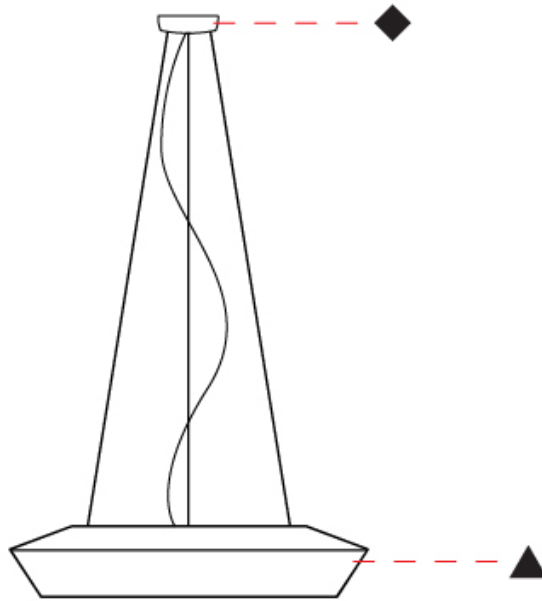

BANYO SUSPENSION

D111003-

PROJECT

TYPE

SPECIFIER

QUANTITY

DATE

D