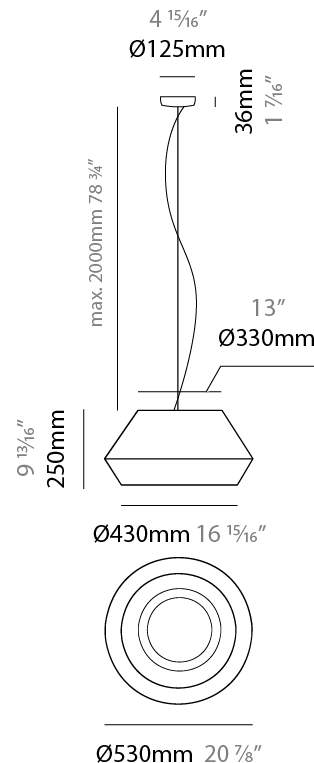

BANYO SUSPENSION

D111001- _____ - _____

base number   Finish Options   Finish Options

1. To build a product code in our configurator select the specify button on the base model # product page
2. To build a manual product code on this datasheet choose from the options listed below in blue font and add the suffix to the base model #

GENERAL

Series: Banyo
Brand: Ole
Division: Design
Mounting Type: Suspension
Mounting Location: Ceiling
Subcategory: Pendant

PHYSICAL

Shape: Dome
Diameter (mm): 530
Diameter (in): 20 ⁷/₈
Height (mm): 250
Height (in): 9 ¹³/₁₆
Max. Overall Height (mm): 2250
Max. Overall Height (in): 89 ⁹/₁₆
Light Distribution: Direct
Weight (kg): 5
Weight (lbs): 11.02
Diffuser: Satin Glass
Fixture Finish: BEI / BLK / BLU / COG / DGN / GRY / MRN / MOC / MUS / OLV / SIL / STN / TER / WHI
Holder Finish: MWH / MBK
Accent Finish: Black (except for White Cord)
Fixture Material: Fabric Cord / Metal
Cable Details: 2000mm/78 3/4" Cable - Transparent

ELECTRICAL

Number of Lamps: 2
Lamp Type: LED Retrofit
Lamp Shape: A19
Bulb Included: Bulb Not Included
Max. Wattage Per Lamp (W): 15
Lamp Base: E26
Input Voltage (V): 120
Upon Request: 277Vac / GU24

LED

OPTICAL

RATINGS AND CERTIFICATIONS

Certified By: Certified for North American Standards
IP rating: IP20

PROJECT
TYPE
SPECIFIER
QUANTITY
DATE