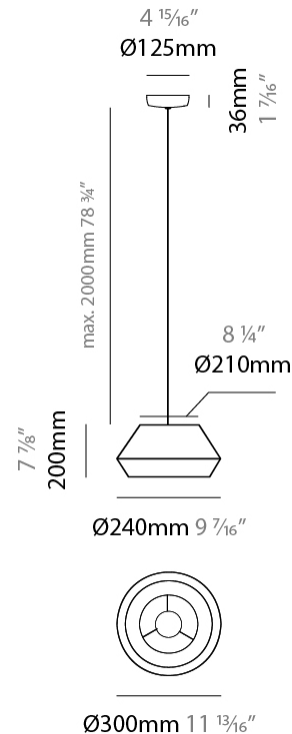

BANYO SUSPENSION

D111000-

base number   Finish Options   Finish Options

1. To build a product code in our configurator select the specify button on the base model # product page
2. To build a manual product code on this datasheet choose from the options listed below in blue font and add the suffix to the base model #

GENERAL

Series: Banyo
Brand: Ole
Division: Design
Mounting Type: Suspension
Mounting Location: Ceiling
Subcategory: Pendant

PHYSICAL

Shape: Dome
Diameter (mm): 300
Diameter (in): 11 ¹³/₁₆
Height (mm): 200
Height (in): 7 ⁷/₈
Max. Overall Height (mm): 2200
Max. Overall Height (in): 86 ⁵/₈
Light Distribution: Direct
Weight (kg): 1.5
Weight (lbs): 3.31
Diffuser: Satin Glass
Fixture Finish: BEI / BLK / BLU / COG / DGN / GRY / MRN / MOC / MUS / OLV / SIL / STN / TER / WHI
Holder Finish: MWH / MBK
Accent Finish: Wired Frame - Black (except for white cord)
Fixture Material: Fabric Cord / Metal
Cable Details: 2000mm / 78 3/4" Cable - Transparent

ELECTRICAL

Number of Lamps: 1
Lamp Type: LED Retrofit
Lamp Shape: A19
Bulb Included: Bulb Not Included
Max. Wattage Per Lamp (W): 15
Lamp Base: E26
Input Voltage (V): 120
Upon Request: 277Vac / GU24

LED

OPTICAL

RATINGS AND CERTIFICATIONS

Certified By: Certified for North American Standards
IP rating: IP20

PROJECT
TYPE
SPECIFIER
QUANTITY
DATE