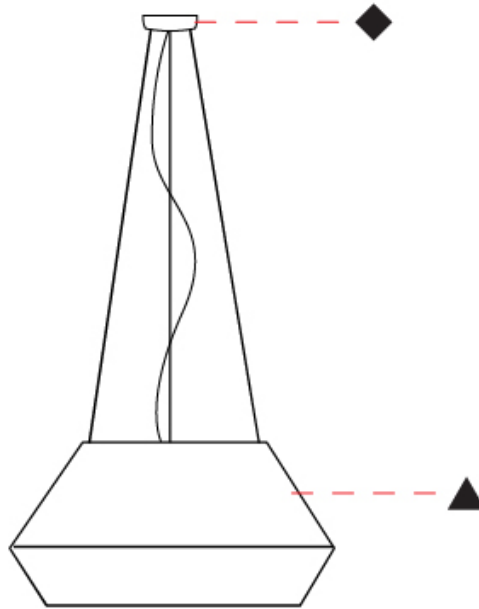

BANYO SUSPENSION

D111002-

PROJECT

TYPE

SPECIFIER

QUANTITY

DATE

D