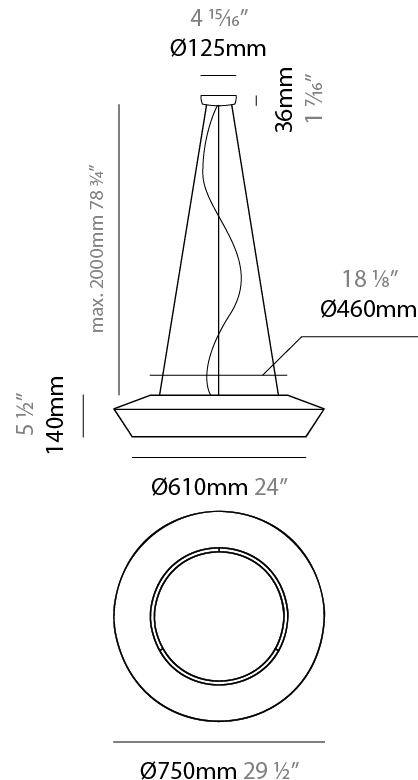

BANYO SUSPENSION

D111003-

base number   Finish Options   Finish Options

1. To build a product code in our configurator select the specify button on the base model # product page
2. To build a manual product code on this datasheet choose from the options listed below in blue font and add the suffix to the base model #

GENERAL

Series: Banyo
Brand: Ole
Division: Design
Mounting Type: Suspension
Mounting Location: Ceiling
Subcategory: Pendant

PHYSICAL

Shape: Disc
Diameter (mm): 750
Diameter (in): 29 1/2
Height (mm): 140
Height (in): 5 1/2
Max. Overall Height (mm): 2140
Max. Overall Height (in): 84 1/4
Light Distribution: Direct
Weight (kg): 10
Weight (lbs): 22.05
Diffuser: Satin Glass
Fixture Finish: BEI / BLK / BLU / COG / DGN / GRY / MRN / MOC / MUS / OLV / SIL / STN / TER / WHI
Holder Finish: MWH / MBK
Accent Finish: Black (except for White Cord)
Fixture Material: Fabric Cord / Metal
Cable Details: 2000mm/78 3/4" Cable - Transparent

ELECTRICAL

Number of Lamps: 3
Lamp Type: LED Retrofit
Lamp Shape: A19
Bulb Included: Bulb Not Included
Max. Wattage Per Lamp (W): 15
Lamp Base: E26
Input Voltage (V): 120
Upon Request: 277Vac / GU24

LED

OPTICAL

RATINGS AND CERTIFICATIONS

Certified By: Certified for North American Standards
IP rating: IP20

PROJECT
TYPE
SPECIFIER
QUANTITY
DATE