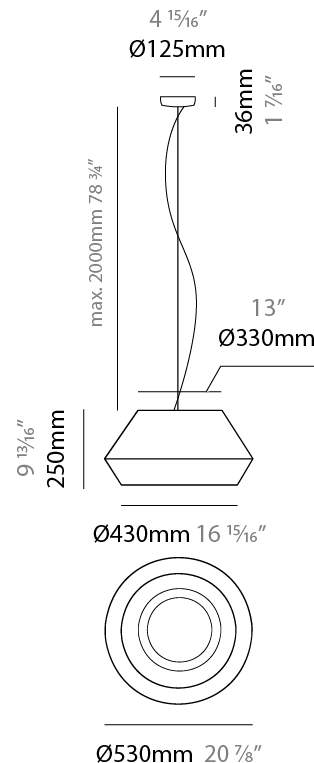

BANYO SUSPENSION

D111001-

base number   Finish Options   Finish Options

1. To build a product code in our configurator select the specify button on the base model # product page
2. To build a manual product code on this datasheet choose from the options listed below in blue font and add the suffix to the base model #

GENERAL

Series: Banyo
Brand: Ole
Division: Design
Mounting Type: Suspension
Mounting Location: Ceiling
Subcategory: Pendant

PHYSICAL

Shape: Dome
Diameter (mm): 530
Diameter (in): 20 ⁷/₈
Height (mm): 250
Height (in): 9 ¹³/₁₆
Max. Overall Height (mm): 2250
Max. Overall Height (in): 89 ⁹/₁₆
Light Distribution: Direct
Weight (kg): 5
Weight (lbs): 11.02
Diffuser: Satin Glass
Fixture Finish: BEI / BLK / BLU / COG / DGN / GRY / MRN / MOC / MUS / OLV / SIL / STN / TER / WHI
Holder Finish: MWH / MBK
Accent Finish: Black (except for White Cord)
Fixture Material: Fabric Cord / Metal
Cable Details: 2000mm/78 3/4" Cable - Transparent

ELECTRICAL

Number of Lamps: 2
Lamp Type: LED Retrofit
Lamp Shape: A19
Bulb Included: Bulb Not Included
Max. Wattage Per Lamp (W): 15
Lamp Base: E26
Input Voltage (V): 120
Upon Request: 277Vac / GU24

LED

OPTICAL

RATINGS AND CERTIFICATIONS

Certified By: Certified for North American Standards
IP rating: IP20

PROJECT
TYPE
SPECIFIER
QUANTITY
DATE