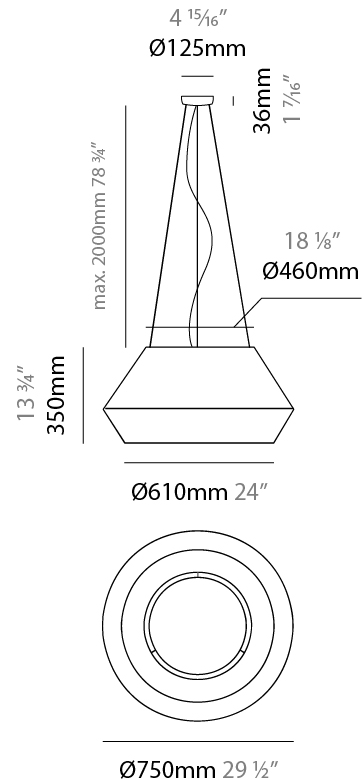

PROJECT	_____
TYPE	_____
SPECIFIER	_____
QUANTITY	_____
DATE	_____

BANYO SUSPENSION

D111002- _____

base number   Finish Options   Finish Options

1. To build a product code in our configurator select the specify button on the base model # product page
2. To build a manual product code on this datasheet choose from the options listed below in blue font and add the suffix to the base model #

GENERAL

Series: Banyo
Brand: Ole
Division: Design
Mounting Type: Suspension
Mounting Location: Ceiling
Subcategory: Pendant

PHYSICAL

Shape: Dome
Diameter (mm): 750
Diameter (in): 29 1/2
Height (mm): 350
Height (in): 13 3/4
Max. Overall Height (mm): 2350
Max. Overall Height (in): 92 1/2
Light Distribution: Direct
Weight (kg): 10
Weight (lbs): 22.05
Diffuser: Satin Glass
Fixture Finish: BEI / BLK / BLU / COG / DGN / GRY / MRN / MOC / MUS / OLV / SIL / STN / TER / WHI
Holder Finish: MWH / MBK
Accent Finish: Black (except for White Cord)
Fixture Material: Fabric Cord / Metal
Cable Details: 2000mm/78 3/4" Cable - Transparent

ELECTRICAL

Number of Lamps: 3
Lamp Type: LED Retrofit
Lamp Shape: A19
Bulb Included: Bulb Not Included
Max. Wattage Per Lamp (W): 15
Lamp Base: E26
Input Voltage (V): 120
Upon Request: 277Vac / GU24

LED

OPTICAL

RATINGS AND CERTIFICATIONS

Certified By: Certified for North American Standards
IP rating: IP20