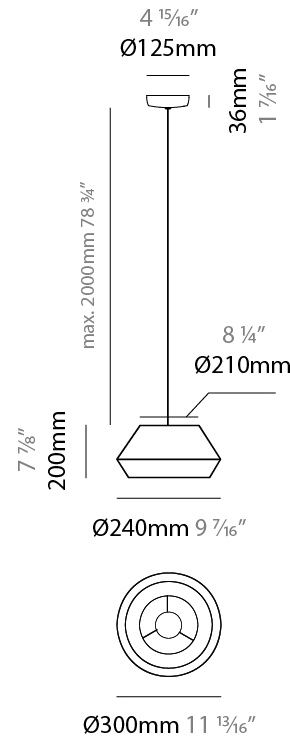

base number   Finish
Options

1. To build a product code in our configurator select the specify button on the base model # product page
2. To build a manual product code on this datasheet choose from the options listed below in blue font and add the suffix to the base model #

GENERAL

Series: Banyo _____
Partner: Ole _____
Division: Design _____
Installation: Suspension _____
Product Type: Pendant _____
Mounting Location: Ceiling _____
Light Distribution: Direct _____

PHYSICAL

Shape: Dome _____
Diameter (mm): 300 _____
Diameter (in): 11 ¹³/₁₆ _____
Height (mm): 200 _____
Height (in): 7 ⁷/₈ _____
Max. Overall Height (mm): 2200 _____
Max. Overall Height (in): 86 ⁵/₈ _____
Weight (kg): 1.5 _____
Weight (lbs): 3.31 _____
Diffuser: Satin Glass _____
Fixture Finish: BEI / BLK / BLU / COG / DGN / GRY / MRN / MOC / MUS / OLV / SIL / STN / TER / WHI _____
Holder Finish: MBK _____
Accent Finish: MBK _____
Fixture Material: Fabric Cord / Metal _____
Primary Material: Fabric - Recycled _____
Cable Details: 2000mm / 78 3/4" Cable - Transparent _____
Upon Request: Matte White Holder _____

ELECTRICAL

Number of Lamps: 1 _____
Lamp Type: LED Retrofit _____
Lamp Shape: A19 _____
Bulb Included: Bulb Not Included _____
Max. Wattage Per Lamp (W): 15 _____
Lamp Base: E26 _____
Input Voltage (V): 120 _____
Upon Request: 277Vac / GU24 _____

LED

OPTICAL

RATINGS AND CERTIFICATIONS

Certified By: Certified for North American Standards _____
IP rating: IP20 _____