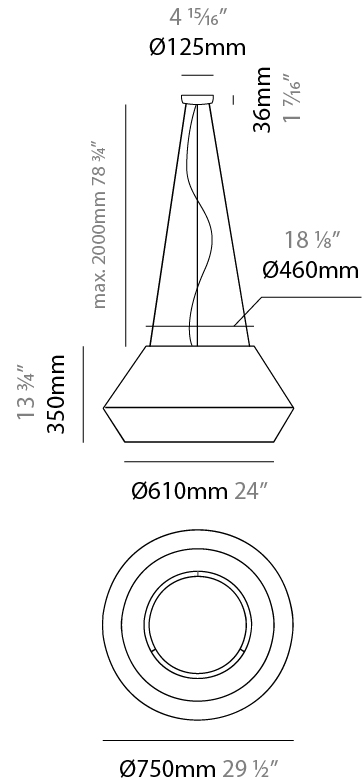

PROJECT	
TYPE	
SPECIFIER	
QUANTITY	
DATE	

BANYO SUSPENSION

D111002-

base number Finish
Options

1. To build a product code in our configurator select the specify button on the base model # product page
2. To build a manual product code on this datasheet choose from the options listed below in blue font and add the suffix to the base model #

GENERAL

Series: Banyo
Partner: Ole
Division: Design
Installation: Suspension
Product Type: Pendant
Mounting Location: Ceiling
Light Distribution: Direct

PHYSICAL

Shape: Dome
Diameter (mm): 750
Diameter (in): 29 1/2
Height (mm): 350
Height (in): 13 3/4
Max. Overall Height (mm): 2350
Max. Overall Height (in): 92 1/2
Weight (kg): 10
Weight (lbs): 22.05
Diffuser: Satin Glass
Fixture Finish: BEI / BLK / BLU / COG / DGN / GRY / MRN / MOC / MUS / OLV / SIL / STN / TER / WHI
Holder Finish: MBK
Accent Finish: MBK
Fixture Material: Fabric Cord / Metal
Primary Material: Fabric - Recycled
Cable Details: 2000mm/78 3/4" Cable - Transparent
Upon Request: Matte White Holder

ELECTRICAL

Number of Lamps: 3
Lamp Type: LED Retrofit
Lamp Shape: A19
Bulb Included: Bulb Not Included
Max. Wattage Per Lamp (W): 15
Lamp Base: E26
Input Voltage (V): 120
Upon Request: 277Vac / GU24

LED

OPTICAL

RATINGS AND CERTIFICATIONS

Certified By: Certified for North American Standards
IP rating: IP20