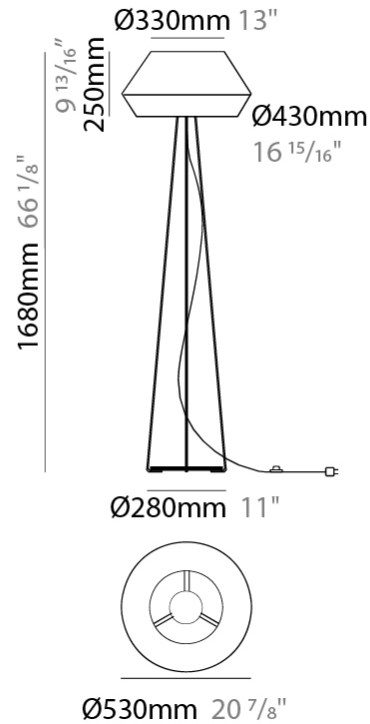

D114006-

base number   Finish
Options

PROJECT	_____
TYPE	_____
SPECIFIER	_____
QUANTITY	_____
DATE	_____

1. To build a product code in our configurator select the specify button on the base model # product page
2. To build a manual product code on this datasheet choose from the options listed below in blue font and add the suffix to the base model #

GENERAL

Series: Banyo _____
Partner: Ole _____
Division: Design _____
Installation: Portable _____
Product Type: Floor _____
Mounting Location: Floor _____
Light Distribution: Indirect _____

PHYSICAL

Shape: Dome _____
Diameter (mm): 330 _____
Diameter (in): 13 _____
Height (mm): 1680 _____
Height (in): 66 1/8 _____
Weight (kg): 6 _____
Weight (lbs): 13.2 _____
Diffuser: Satin Glass _____
Fixture Finish: BEI / BLK / BLU / COG / DGN / GRY / MRN / MOC / MUS / OLV / SIL / STN / TER / WHI _____
Holder Finish: Granulated White _____
Fixture Material: Fabric Cord / Metal _____
Primary Material: Fabric - Recycled _____
Upon Request: Other fabric cord colors available upon request (see downloadable finish chart) _____

ELECTRICAL

Number of Lamps: 1 _____
Lamp Type: LED Retrofit _____
Lamp Shape: A19 _____
Bulb Included: Bulb Not Included _____
Max. Wattage Per Lamp (W): 15 _____
Lamp Base: E26 _____
Input Voltage (V): 120 _____
Upon Request: 277Vac / GU24 _____

LED

OPTICAL

RATINGS AND CERTIFICATIONS

Certified By: Certified for North American Standards _____
IP rating: IP20 _____