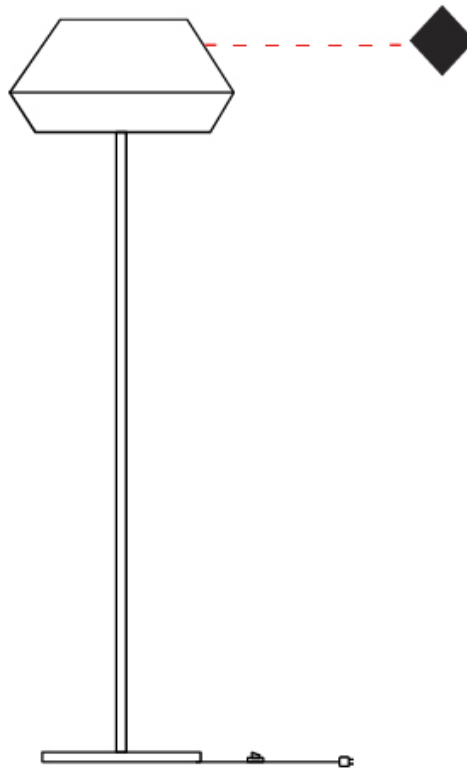

D114007-

PROJECT _____

TYPE _____

SPECIFIER _____

QUANTITY _____

DATE _____

D