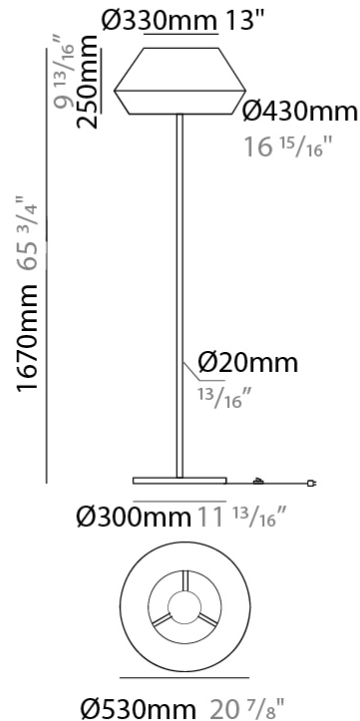

BANYO PORTABLE

D114007-

base number   Finish
Options

1. To build a product code in our configurator select the specify button on the base model # product page
2. To build a manual product code on this datasheet choose from the options listed below in blue font and add the suffix to the base model #

GENERAL

Series: Banyo
Partner: Ole
Division: Design
Installation: Portable
Product Type: Floor
Mounting Location: Floor
Light Distribution: Indirect

PHYSICAL

Shape: Dome
Diameter (mm): 330
Diameter (in): 13
Height (mm): 1670
Height (in): 65 ³/₄
Weight (kg): 5.5
Weight (lbs): 12.1
Diffuser: Satin Glass
Fixture Finish: BEI / BLK / BLU / COG / DGN / GRY / MRN / MOC / MUS / OLV / SIL / STN / TER / WHI
Holder Finish: Granulated White
Fixture Material: Fabric Cord / Metal
Primary Material: Fabric - Recycled
Upon Request: Other fabric cord colors available upon request (see downloadable finish chart)

ELECTRICAL

Number of Lamps: 1
Lamp Type: LED Retrofit
Lamp Shape: A19
Bulb Included: Bulb Not Included
Max. Wattage Per Lamp (W): 15
Lamp Base: E26
Input Voltage (V): 120
Upon Request: 277Vac / GU24

LED

OPTICAL

RATINGS AND CERTIFICATIONS

Certified By: Certified for North American Standards
IP rating: IP20

PROJECT	_____
TYPE	_____
SPECIFIER	_____
QUANTITY	_____
DATE	_____