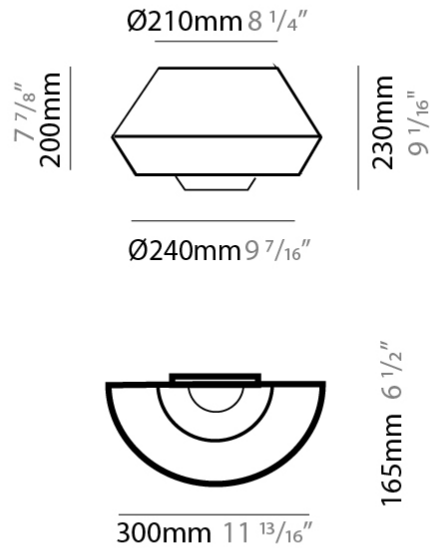

BANYO SURFACE

D113019-

base number Finish
Options

PROJECT
TYPE
SPECIFIER
QUANTITY
DATE

1. To build a product code in our configurator select the specify button on the base model # product page
2. To build a manual product code on this datasheet choose from the options listed below in blue font and add the suffix to the base model #

GENERAL

Series: Banyo
Partner: Ole
Division: Design
Installation: Surface
Product Type: Wall Surface
Mounting Location: Wall
Light Distribution: Indirect

PHYSICAL

Shape: Round
Width (mm): 300
Width (in): 11 ¹³/₁₆
Height (mm): 230
Depth (mm): 300
Height (in): 9 ¹/₁₆
Extension (mm): 165
Extension (in): 6 ¹/₂
Weight (kg): 1.1
Weight (lbs): 2.4
Diffuser: Satin Glass
Fixture Finish: BEI / BLK / BLU / COG / DGN / GRY / MRN / MOC / MUS / OLV / SIL / STN / TER / WHI
Holder Finish: MBK
Fixture Material: Fabric Cord / Metal
Primary Material: Fabric - Recycled
Upon Request: Matte White Holder and Accent Finish

ELECTRICAL

Number of Lamps: 1
Lamp Type: LED Retrofit
Lamp Shape: A19
Bulb Included: Bulb Not Included
Max. Wattage Per Lamp (W): 15
Lamp Base: E26
Input Voltage (V): 120
Upon Request: 277Vac / GU24

LED

OPTICAL

RATINGS AND CERTIFICATIONS

Certified By: Certified for North American Standards
IP rating: IP20