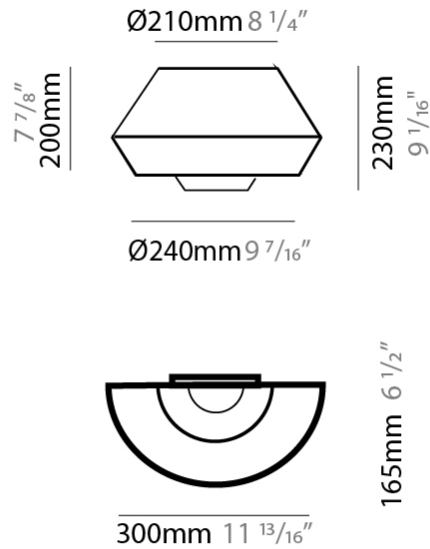

PROJECT
TYPE
SPECIFIER
QUANTITY
DATE

BANYO SURFACE

D113017-

base number   Finish
Options

1. To build a product code in our configurator select the specify button on the base model # product page
2. To build a manual product code on this datasheet choose from the options listed below in blue font and add the suffix to the base model #

GENERAL

Series: Banyo
Partner: Ole
Division: Design
Installation: Surface
Product Type: Wall Surface
Mounting Location: Wall
Light Distribution: Indirect

PHYSICAL

Shape: Round
Width (mm): 300
Width (in): 11 ¹³/₁₆
Height (mm): 230
Depth (mm): 300
Height (in): 9 ¹/₁₆
Extension (mm): 165
Extension (in): 6 ¹/₂
Weight (kg): 1.1
Weight (lbs): 2.4
Diffuser: Satin Glass
Fixture Finish: BEI / BLK / BLU / COG / DGN / GRY / MRN / MOC / MUS / OLV / SIL / STN / TER / WHI
Holder Finish: MBK
Accent Finish: MBK
Fixture Material: Fabric Cord / Metal
Primary Material: Fabric - Recycled
Upon Request: Matte White Holder and Accent Finish

ELECTRICAL

Number of Lamps: 1
Lamp Type: LED Retrofit
Lamp Shape: A19
Bulb Included: Bulb Not Included
Max. Wattage Per Lamp (W): 15
Lamp Base: E26
Input Voltage (V): 120
Upon Request: 277Vac / GU24

LED

OPTICAL

RATINGS AND CERTIFICATIONS

Certified By: Certified for North American Standards
IP rating: IP20