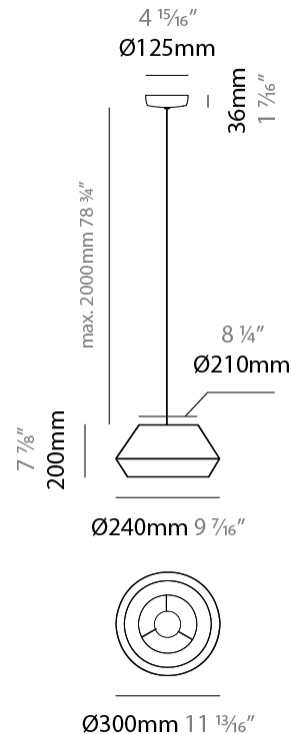

PROJECT	
TYPE	
SPECIFIER	
QUANTITY	
DATE	

BANYO SUSPENSION

D111000-

base number	Finish Options	Finish Options

1. To build a product code in our configurator select the specify button on the base model # product page
2. To build a manual product code on this datasheet choose from the options listed below in blue font and add the suffix to the base model #

GENERAL

Series: Banyo
Brand: Ole
Division: Design
Mounting Type: Suspension
Mounting Location: Ceiling
Subcategory: Pendant

PHYSICAL

Shape: Dome
Diameter (mm): 300
Diameter (in): 11 ¹³/₁₆
Height (mm): 200
Height (in): 7 ⁷/₈
Max. Overall Height (mm): 2200
Max. Overall Height (in): 86 ⁵/₈
Light Distribution: Direct
Weight (kg): 1.5
Weight (lbs): 3.31
Diffuser: Satin Glass
Fixture Finish: BEI / BLK / BLU / COG / DGN / GRY / MRN / MOC / MUS / OLV / SIL / STN / TER / WHI
Holder Finish: MWH / MBK
Accent Finish: Wired Frame - Black (except for white cord)
Fixture Material: Fabric Cord / Metal
Cable Details: 2000mm / 78 3/4" Cable - Transparent

ELECTRICAL

Number of Lamps: 1
Lamp Type: LED Retrofit
Lamp Shape: A19
Bulb Included: Bulb Not Included
Max. Wattage Per Lamp (W): 15
Lamp Base: E26
Input Voltage (V): 120
Upon Request: 277Vac / GU24

LED

OPTICAL

RATINGS AND CERTIFICATIONS

Certified By: Certified for North American Standards
IP rating: IP20