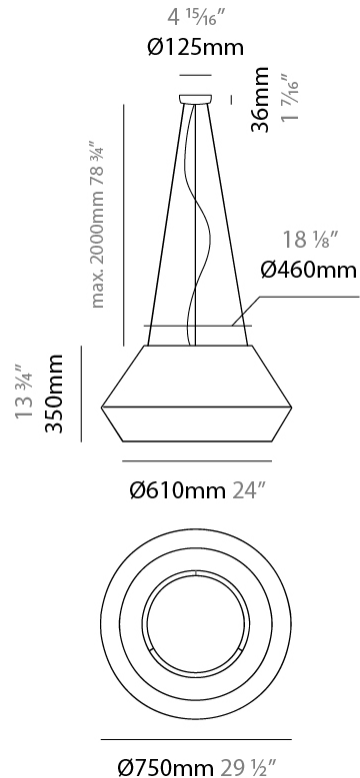

BANYO SUSPENSION

D111002- _____

base number   Finish Options   Finish Options

1. To build a product code in our configurator select the specify button on the base model # product page
2. To build a manual product code on this datasheet choose from the options listed below in blue font and add the suffix to the base model #

GENERAL

Series: Banyo
Brand: Ole
Division: Design
Mounting Type: Suspension
Mounting Location: Ceiling
Subcategory: Pendant

PHYSICAL

Shape: Dome
Diameter (mm): 750
Diameter (in): 29 1/2
Height (mm): 350
Height (in): 13 3/4
Max. Overall Height (mm): 2350
Max. Overall Height (in): 92 1/2
Light Distribution: Direct
Weight (kg): 10
Weight (lbs): 22.05
Diffuser: Satin Glass
Fixture Finish: BEI / BLK / BLU / COG / DGN / GRY / MRN / MOC / MUS / OLV / SIL / STN / TER / WHI
Holder Finish: MWH / MBK
Accent Finish: Black (except for White Cord)
Fixture Material: Fabric Cord / Metal
Cable Details: 2000mm/78 3/4" Cable - Transparent

ELECTRICAL

Number of Lamps: 3
Lamp Type: LED Retrofit
Lamp Shape: A19
Bulb Included: Bulb Not Included
Max. Wattage Per Lamp (W): 15
Lamp Base: E26
Input Voltage (V): 120
Upon Request: 277Vac / GU24

LED

OPTICAL

RATINGS AND CERTIFICATIONS

Certified By: Certified for North American Standards
IP rating: IP20