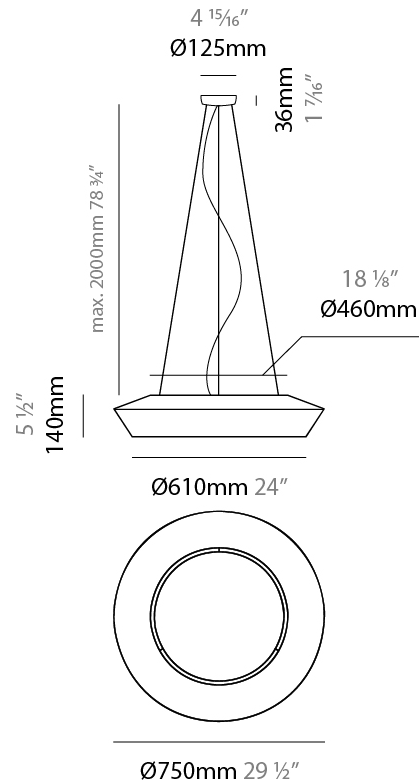

BANYO SUSPENSION

D111003-

base number   Finish Options   Finish Options

1. To build a product code in our configurator select the specify button on the base model # product page
2. To build a manual product code on this datasheet choose from the options listed below in blue font and add the suffix to the base model #

GENERAL

Series: Banyo
Brand: Ole
Division: Design
Mounting Type: Suspension
Mounting Location: Ceiling
Subcategory: Pendant

PHYSICAL

Shape: Disc
Diameter (mm): 750
Diameter (in): 29 1/2
Height (mm): 140
Height (in): 5 1/2
Max. Overall Height (mm): 2140
Max. Overall Height (in): 84 1/4
Light Distribution: Direct
Weight (kg): 10
Weight (lbs): 22.05
Diffuser: Satin Glass
Fixture Finish: BEI / BLK / BLU / COG / DGN / GRY / MRN / MOC / MUS / OLV / SIL / STN / TER / WHI
Holder Finish: MWH / MBK
Accent Finish: Black (except for White Cord)
Fixture Material: Fabric Cord / Metal
Cable Details: 2000mm/78 3/4" Cable - Transparent

ELECTRICAL

Number of Lamps: 3
Lamp Type: LED Retrofit
Lamp Shape: A19
Bulb Included: Bulb Not Included
Max. Wattage Per Lamp (W): 15
Lamp Base: E26
Input Voltage (V): 120
Upon Request: 277Vac / GU24

LED

OPTICAL

RATINGS AND CERTIFICATIONS

Certified By: Certified for North American Standards
IP rating: IP20

PROJECT
TYPE
SPECIFIER
QUANTITY
DATE