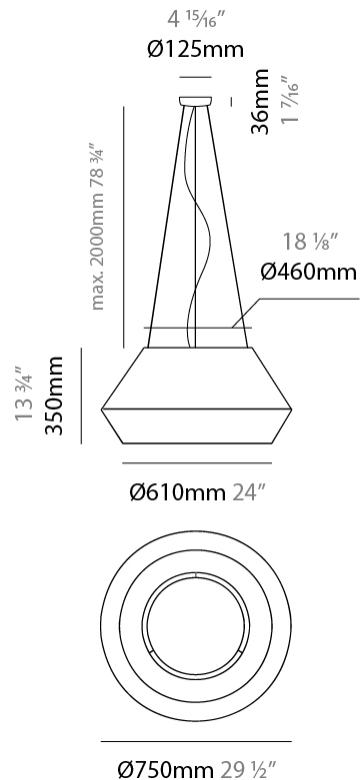

PROJECT	
TYPE	
SPECIFIER	
QUANTITY	
DATE	

BANYO SUSPENSION

D111002-

base number	Finish Options	Finish Options

1. To build a product code in our configurator select the specify button on the base model # product page
2. To build a manual product code on this datasheet choose from the options listed below in blue font and add the suffix to the base model #

GENERAL

Series: Banyo
Brand: Ole
Division: Design
Mounting Type: Suspension
Mounting Location: Ceiling
Subcategory: Pendant

PHYSICAL

Shape: Dome
Diameter (mm): 750
Diameter (in): 29 1/2
Height (mm): 350
Height (in): 13 3/4
Max. Overall Height (mm): 2350
Max. Overall Height (in): 92 1/2
Light Distribution: Direct
Weight (kg): 10
Weight (lbs): 22.05
Diffuser: Satin Glass
Fixture Finish: BEI / BLK / BLU / COG / DGN / GRY / MRN / MOC / MUS / OLV / SIL / STN / TER / WHI
Holder Finish: MWH / MBK
Accent Finish: Black (except for White Cord)
Fixture Material: Fabric Cord / Metal
Cable Details: 2000mm/78 3/4" Cable - Transparent

ELECTRICAL

Number of Lamps: 3
Lamp Type: LED Retrofit
Lamp Shape: A19
Bulb Included: Bulb Not Included
Max. Wattage Per Lamp (W): 15
Lamp Base: E26
Input Voltage (V): 120
Upon Request: 277Vac / GU24

LED

OPTICAL

RATINGS AND CERTIFICATIONS

Certified By: Certified for North American Standards
IP rating: IP20