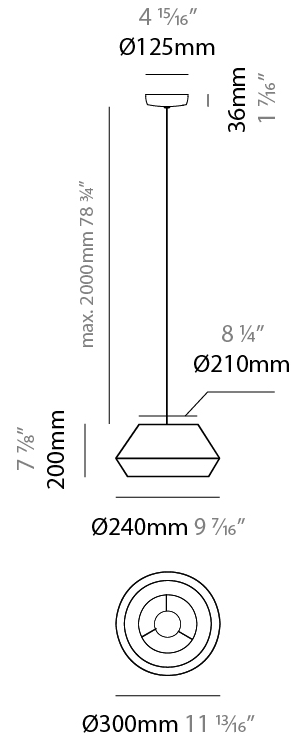

PROJECT	
TYPE	
SPECIFIER	
QUANTITY	
DATE	

BANYO SUSPENSION

D111000- : D111000-MBK-MRN

base number

1. To build a product code in our configurator select the specify button on the base model # product page
2. To build a manual product code on this datasheet choose from the options listed below in blue font and add the suffix to the base model #

GENERAL

Series: Banyo
Partner: Ole
Division: Design
Installation: Suspension
Product Type: Pendant
Mounting Location: Ceiling
Light Distribution: Direct

PHYSICAL

Shape: Dome
Diameter (mm): 300
Diameter (in): 11 ¹³/₁₆
Height (mm): 200
Height (in): 7 ⁷/₈
Max. Overall Height (mm): 2200
Max. Overall Height (in): 86 ⁵/₈
Weight (kg): 1.5
Weight (lbs): 3.31
Diffuser: Satin Glass / Shade - White
Fixture Material: Fabric Cord / Metal
Primary Material: Fabric - Recycled
Cable Details: 2000mm / 78 3/4" Cable - Transparent

ELECTRICAL

Number of Lamps: 1
Lamp Type: LED Retrofit
Lamp Shape: A19
Bulb Included: Bulb Not Included
Total Output Wattage (W): 15
Max. Wattage Per Lamp (W): 15
Lamp Base: E26
Input Voltage (V): 120
Upon Request: 277Vac / GU24

LED

OPTICAL

RATINGS AND CERTIFICATIONS

Certified By: Certified for North American Standards
IP rating: IP20