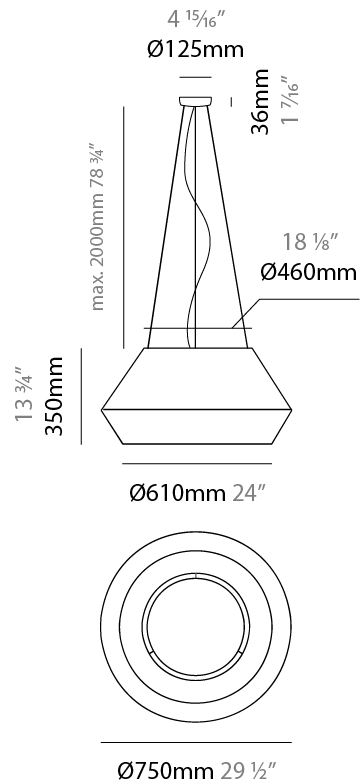

base number   Finish
Options

1. To build a product code in our configurator select the specify button on the base model # product page
2. To build a manual product code on this datasheet choose from the options listed below in blue font and add the suffix to the base model #

GENERAL

Series: Banyo _____
Partner: Ole _____
Division: Design _____
Installation: Suspension _____
Product Type: Pendant _____
Mounting Location: Ceiling _____
Light Distribution: Direct _____

PHYSICAL

Shape: Dome _____
Diameter (mm): 750 _____
Diameter (in): 29 1/2 _____
Height (mm): 350 _____
Height (in): 13 3/4 _____
Max. Overall Height (mm): 2350 _____
Max. Overall Height (in): 92 1/2 _____
Weight (kg): 10 _____
Weight (lbs): 22.05 _____
Diffuser: Satin Glass _____
Fixture Finish: BEI / BLK / BLU / COG / DGN / GRY / MRN / MOC / MUS /
OLV / SIL / STN / TER / WHI _____
Holder Finish: MBK _____
Accent Finish: MBK _____
Fixture Material: Fabric Cord / Metal _____
Primary Material: Fabric - Recycled _____
Cable Details: 2000mm/78 3/4" Cable - Transparent _____
Upon Request: Matte White Holder _____

ELECTRICAL

Number of Lamps: 3 _____
Lamp Type: LED Retrofit _____
Lamp Shape: A19 _____
Bulb Included: Bulb Not Included _____
Max. Wattage Per Lamp (W): 15 _____
Lamp Base: E26 _____
Input Voltage (V): 120 _____
Upon Request: 277Vac / GU24 _____

LED

OPTICAL

RATINGS AND CERTIFICATIONS

Certified By: Certified for North American Standards _____
IP rating: IP20 _____