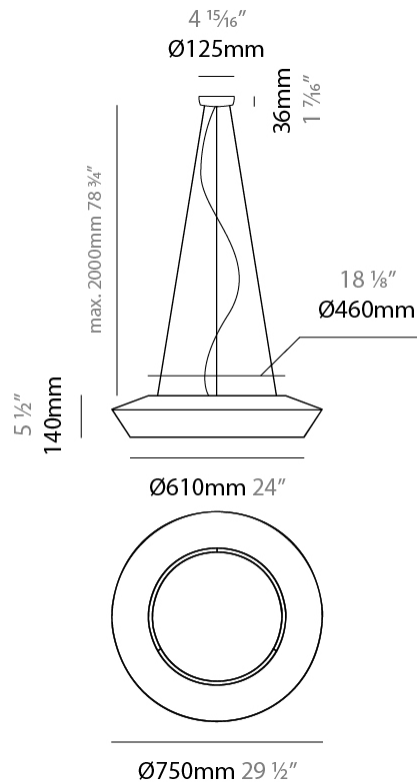

BANYO SUSPENSION

D111003-

base number Finish
Options

1. To build a product code in our configurator select the specify button on the base model # product page
2. To build a manual product code on this datasheet choose from the options listed below in blue font and add the suffix to the base model #

GENERAL

Series: Banyo
Partner: Ole
Division: Design
Installation: Suspension
Product Type: Pendant
Mounting Location: Ceiling
Light Distribution: Direct

PHYSICAL

Shape: Disc
Diameter (mm): 750
Diameter (in): 29 1/2
Height (mm): 140
Height (in): 5 1/2
Max. Overall Height (mm): 2140
Max. Overall Height (in): 84 1/4
Weight (kg): 10
Weight (lbs): 22.05
Diffuser: Satin Glass
Fixture Finish: BEI / BLK / BLU / COG / DGN / GRY / MRN / MOC / MUS / OLV / SIL / STN / TER / WHI
Holder Finish: MBK
Accent Finish: MBK
Fixture Material: Fabric Cord / Metal
Primary Material: Fabric - Recycled
Cable Details: 2000mm/78 3/4" Cable - Transparent
Upon Request: Matte White Holder

ELECTRICAL

Number of Lamps: 3
Lamp Type: LED Retrofit
Lamp Shape: A19
Bulb Included: Bulb Not Included
Max. Wattage Per Lamp (W): 15
Lamp Base: E26
Input Voltage (V): 120
Upon Request: 277Vac / GU24

LED

OPTICAL

RATINGS AND CERTIFICATIONS

Certified By: Certified for North American Standards
IP rating: IP20

PROJECT
TYPE
SPECIFIER
QUANTITY
DATE