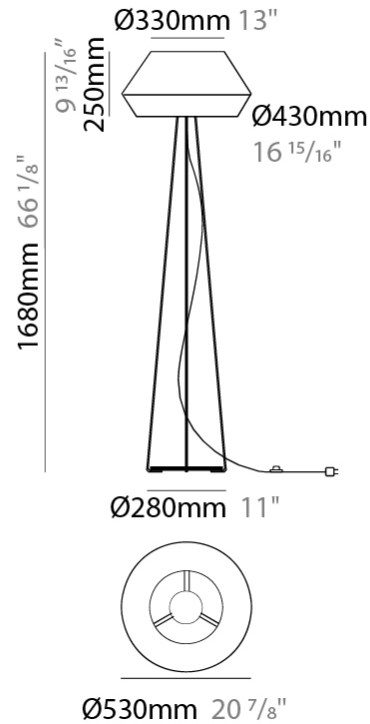

D114006-

base number   Finish
Options

PROJECT	_____
TYPE	_____
SPECIFIER	_____
QUANTITY	_____
DATE	_____

1. To build a product code in our configurator select the specify button on the base model # product page
2. To build a manual product code on this datasheet choose from the options listed below in blue font and add the suffix to the base model #

GENERAL

Series: Banyo _____
Partner: Ole _____
Division: Design _____
Installation: Portable _____
Product Type: Floor _____
Mounting Location: Floor _____
Light Distribution: Indirect _____

PHYSICAL

Shape: Dome _____
Diameter (mm): 330 _____
Diameter (in): 13 _____
Height (mm): 1680 _____
Height (in): 66 7/8 _____
Weight (kg): 6 _____
Weight (lbs): 13.2 _____
Diffuser: Satin Glass _____
Fixture Finish: BEI / BLK / BLU / COG / DGN / GRY / MRN / MOC / MUS / OLV / SIL / STN / TER / WHI _____
Holder Finish: Granulated White _____
Fixture Material: Fabric Cord / Metal _____
Primary Material: Fabric - Recycled _____
Upon Request: Other fabric cord colors available upon request (see downloadable finish chart) _____

ELECTRICAL

Number of Lamps: 1 _____
Lamp Type: LED Retrofit _____
Lamp Shape: A19 _____
Bulb Included: Bulb Not Included _____
Max. Wattage Per Lamp (W): 15 _____
Lamp Base: E26 _____
Input Voltage (V): 120 _____
Upon Request: 277Vac / GU24 _____

LED

OPTICAL

RATINGS AND CERTIFICATIONS

Certified By: Certified for North American Standards _____
IP rating: IP20 _____