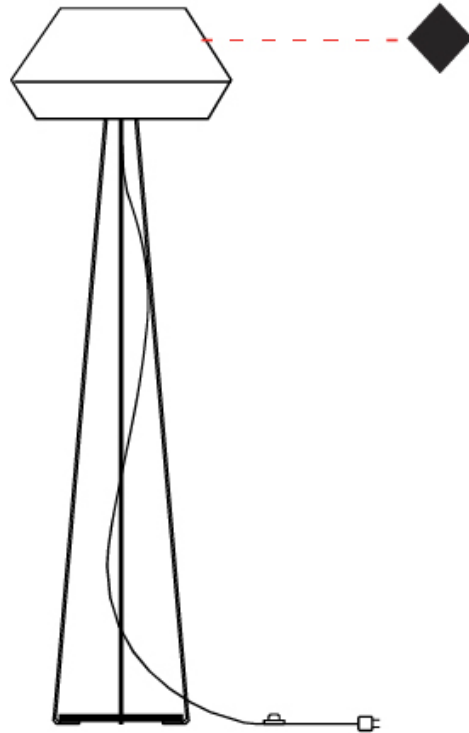

D114006-

PROJECT _____

TYPE _____

SPECIFIER _____

QUANTITY _____

DATE _____

D