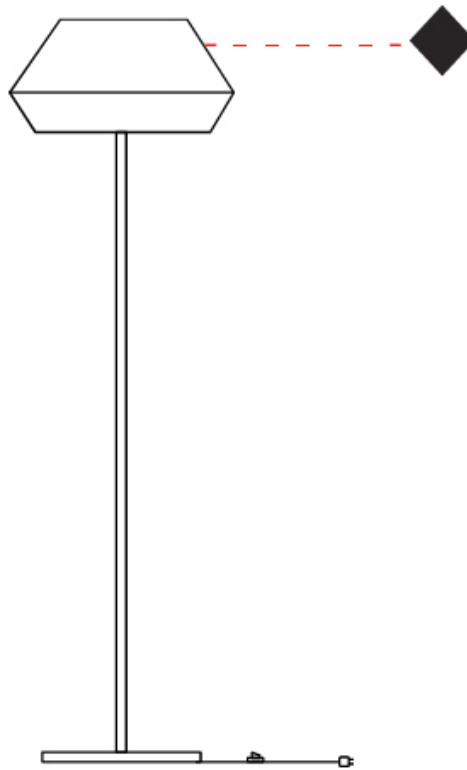

PROJECT
TYPE
SPECIFIER
QUANTITY
DATE