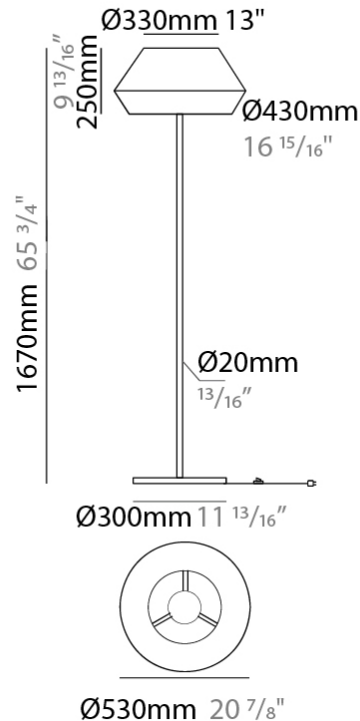

PROJECT	
TYPE	
SPECIFIER	
QUANTITY	
DATE	

BANYO PORTABLE

D114007-

base number   Finish
Options

1. To build a product code in our configurator select the specify button on the base model # product page
2. To build a manual product code on this datasheet choose from the options listed below in blue font and add the suffix to the base model #

GENERAL

Series: Banyo
Brand: Ole
Division: Design
Mounting Type: Portable
Mounting Location: Floor
Subcategory: Floor

PHYSICAL

Shape: Dome
Diameter (mm): 330
Diameter (in): 13
Height (mm): 1670
Height (in): 65 ³/₄
Light Distribution: Indirect
Weight (kg): 5.5
Weight (lbs): 12.1
Diffuser: Satin Glass
Fixture Finish: BEI / BLK / BLU / COG / DGN / GRY / MRN / MOC / MUS / OLV / SIL / STN / TER / WHI
Holder Finish: Granulated White
Fixture Material: Fabric Cord / Metal
Upon Request: Other fabric cord colors available upon request (see downloadable finish chart)

ELECTRICAL

Number of Lamps: 1
Lamp Type: LED Retrofit
Lamp Shape: A19
Bulb Included: Bulb Not Included
Max. Wattage Per Lamp (W): 15
Lamp Base: E26
Input Voltage (V): 120
Upon Request: 277Vac / GU24

LED

OPTICAL

RATINGS AND CERTIFICATIONS

Certified By: Certified for North American Standards
IP rating: IP20