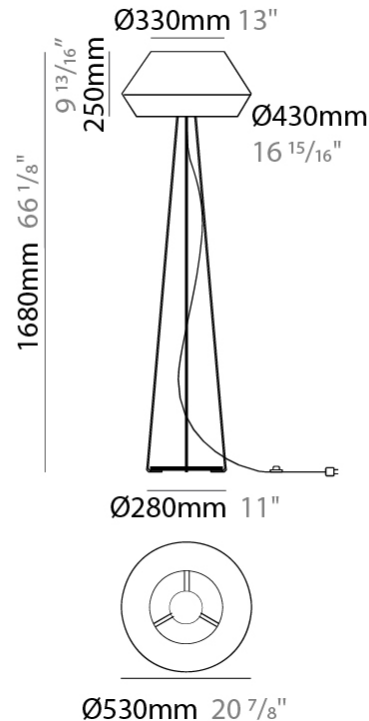

PROJECT	_____
TYPE	_____
SPECIFIER	_____
QUANTITY	_____
DATE	_____

BANYO PORTABLE

D114006-

base number   Finish
Options

1. To build a product code in our configurator select the specify button on the base model # product page
2. To build a manual product code on this datasheet choose from the options listed below in blue font and add the suffix to the base model #

GENERAL

Series: Banyo
Brand: Ole
Division: Design
Mounting Type: Portable
Mounting Location: Floor
Subcategory: Floor

PHYSICAL

Shape: Dome
Diameter (mm): 330
Diameter (in): 13
Height (mm): 1680
Height (in): 66 1/8
Light Distribution: Indirect
Weight (kg): 6
Weight (lbs): 13.2
Diffuser: Satin Glass
Fixture Finish: BEI / BLK / BLU / COG / DGN / GRY / MRN / MOC / MUS / OLV / SIL / STN / TER / WHI
Holder Finish: Granulated White
Fixture Material: Fabric Cord / Metal
Upon Request: Other fabric cord colors available upon request (see downloadable finish chart)

ELECTRICAL

Number of Lamps: 1
Lamp Type: LED Retrofit
Lamp Shape: A19
Bulb Included: Bulb Not Included
Max. Wattage Per Lamp (W): 15
Lamp Base: E26
Input Voltage (V): 120
Upon Request: 277Vac / GU24

LED

OPTICAL

RATINGS AND CERTIFICATIONS

Certified By: Certified for North American Standards
IP rating: IP20