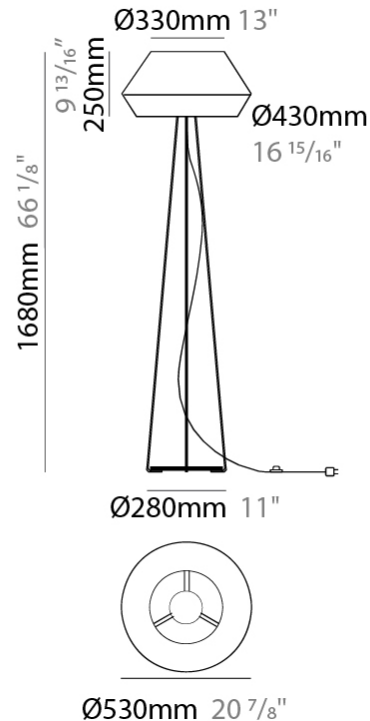

PROJECT	_____
TYPE	_____
SPECIFIER	_____
QUANTITY	_____
DATE	_____

BANYO PORTABLE

D114006-

base number   Finish
Options

1. To build a product code in our configurator select the specify button on the base model # product page
2. To build a manual product code on this datasheet choose from the options listed below in blue font and add the suffix to the base model #

GENERAL

Series: Banyo
Brand: Ole
Division: Design
Mounting Type: Portable
Mounting Location: Floor
Subcategory: Floor

PHYSICAL

Shape: Dome
Diameter (mm): 330
Diameter (in): 13
Height (mm): 1680
Height (in): 66 1/8
Light Distribution: Indirect
Weight (kg): 6
Weight (lbs): 13.2
Diffuser: Satin Glass
Fixture Finish: BEI / BLK / BLU / COG / DGN / GRY / MRN / MOC / MUS / OLV / SIL / STN / TER / WHI
Holder Finish: Granulated White
Fixture Material: Fabric Cord / Metal
Upon Request: Other fabric cord colors available upon request (see downloadable finish chart)

ELECTRICAL

Number of Lamps: 1
Lamp Type: LED Retrofit
Lamp Shape: A19
Bulb Included: Bulb Not Included
Max. Wattage Per Lamp (W): 15
Lamp Base: E26
Input Voltage (V): 120
Upon Request: 277Vac / GU24

LED

OPTICAL

RATINGS AND CERTIFICATIONS

Certified By: Certified for North American Standards
IP rating: IP20