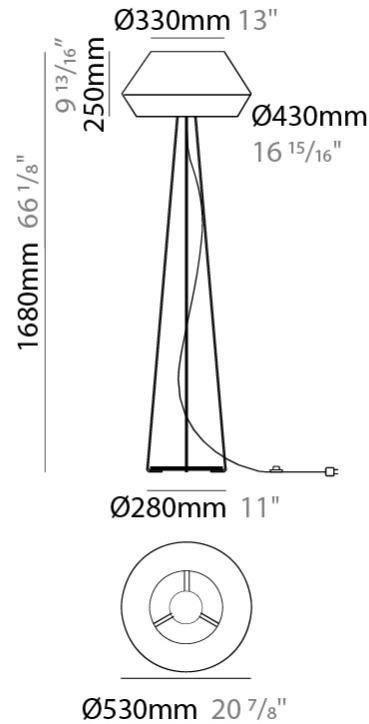

PROJECT	_____
TYPE	_____
SPECIFIER	_____
QUANTITY	_____
DATE	_____

BANYO PORTABLE

D114006-

base number   Finish
Options

1. To build a product code in our configurator select the specify button on the base model # product page
2. To build a manual product code on this datasheet choose from the options listed below in blue font and add the suffix to the base model #

GENERAL

Series: Banyo
Brand: Ole
Division: Design
Mounting Type: Portable
Mounting Location: Floor
Subcategory: Floor

PHYSICAL

Shape: Dome
Diameter (mm): 330
Diameter (in): 13
Height (mm): 1680
Height (in): 66 1/8
Light Distribution: Indirect
Weight (kg): 6
Weight (lbs): 13.2
Diffuser: Satin Glass
Fixture Finish: BEI / BLK / BLU / COG / DGN / GRY / MRN / MOC / MUS / OLV / SIL / STN / TER / WHI
Holder Finish: Granulated White
Fixture Material: Fabric Cord / Metal
Upon Request: Other fabric cord colors available upon request (see downloadable finish chart)

ELECTRICAL

Number of Lamps: 1
Lamp Type: LED Retrofit
Lamp Shape: A19
Bulb Included: Bulb Not Included
Max. Wattage Per Lamp (W): 15
Lamp Base: E26
Input Voltage (V): 120
Upon Request: 277Vac / GU24

LED

OPTICAL

RATINGS AND CERTIFICATIONS

Certified By: Certified for North American Standards
IP rating: IP20