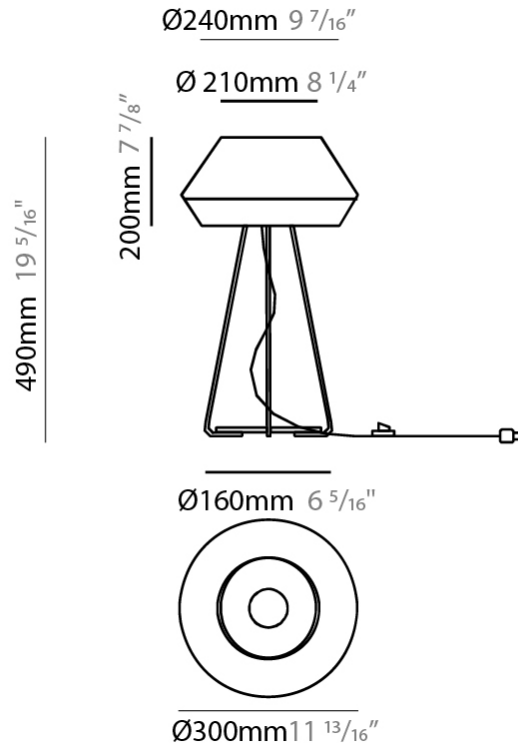

PROJECT
TYPE
SPECIFIER
QUANTITY
DATE

BANYO PORTABLE

D114004-

base number Finish
Options

1. To build a product code in our configurator select the specify button on the base model # product page
2. To build a manual product code on this datasheet choose from the options listed below in blue font and add the suffix to the base model #

GENERAL

Series: Banyo
Brand: Ole
Division: Design
Mounting Type: Portable
Mounting Location: Table
Subcategory: Table

PHYSICAL

Shape: Dome
Diameter (mm): 300
Diameter (in): 11 ¹³/₁₆
Height (mm): 490
Height (in): 19 ⁵/₁₆
Light Distribution: Indirect
Weight (kg): 1.7
Weight (lbs): 3.7
Diffuser: Satin Glass
Fixture Finish: BEI / BLK / BLU / COG / DGN / GRY / MRN / MOC / MUS / OLV / SIL / STN / TER / WHI
Holder Finish: Granulated White
Fixture Material: Fabric Cord / Metal
Upon Request: Other fabric cord colors available upon request (see downloadable finish chart)

ELECTRICAL

Number of Lamps: 1
Lamp Type: LED Retrofit
Lamp Shape: A19
Bulb Included: Bulb Not Included
Max. Wattage Per Lamp (W): 15
Lamp Base: E26
Input Voltage (V): 120
Upon Request: 277Vac / GU24

LED

OPTICAL

RATINGS AND CERTIFICATIONS

Certified By: Certified for North American Standards
IP rating: IP20