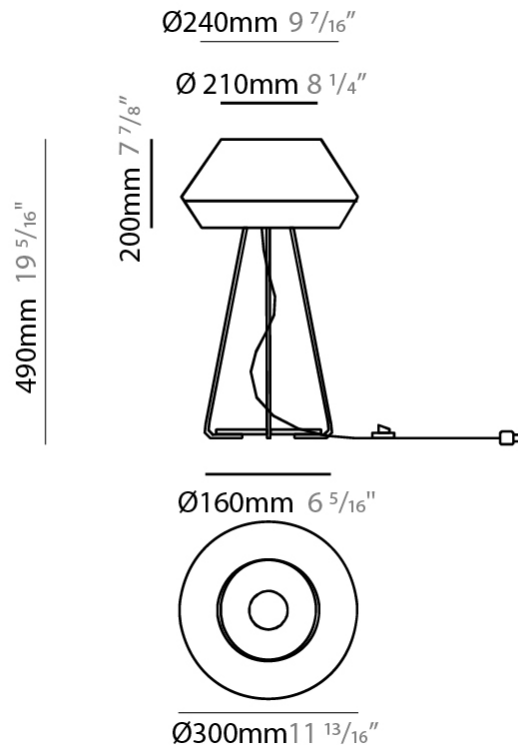

PROJECT
TYPE
SPECIFIER
QUANTITY
DATE

BANYO PORTABLE

D114004-

base number Finish
Options

1. To build a product code in our configurator select the specify button on the base model # product page
2. To build a manual product code on this datasheet choose from the options listed below in blue font and add the suffix to the base model #

GENERAL

Series: Banyo
Brand: Ole
Division: Design
Mounting Type: Portable
Mounting Location: Table
Subcategory: Table

PHYSICAL

Shape: Dome
Diameter (mm): 300
Diameter (in): 11 ¹³/₁₆"
Height (mm): 490
Height (in): 19 ⁵/₁₆"
Light Distribution: Indirect
Weight (kg): 1.7
Weight (lbs): 3.7
Diffuser: Satin Glass
Fixture Finish: BEI / BLK / BLU / COG / DGN / GRY / MRN / MOC / MUS / OLV / SIL / STN / TER / WHI
Holder Finish: Granulated White
Fixture Material: Fabric Cord / Metal
Upon Request: Other fabric cord colors available upon request (see downloadable finish chart)

ELECTRICAL

Number of Lamps: 1
Lamp Type: LED Retrofit
Lamp Shape: A19
Bulb Included: Bulb Not Included
Max. Wattage Per Lamp (W): 15
Lamp Base: E26
Input Voltage (V): 120
Upon Request: 277Vac / GU24

LED

OPTICAL

RATINGS AND CERTIFICATIONS

Certified By: Certified for North American Standards
IP rating: IP20