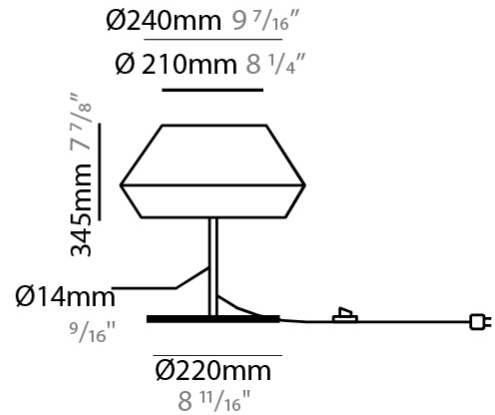

PROJECT	_____
TYPE	_____
SPECIFIER	_____
QUANTITY	_____
DATE	_____

BANYO PORTABLE

D114005-

base number   Finish
Options

1. To build a product code in our configurator select the specify button on the base model # product page
2. To build a manual product code on this datasheet choose from the options listed below in blue font and add the suffix to the base model #

GENERAL

Series: Banyo _____
Brand: Ole _____
Division: Design _____
Mounting Type: Portable _____
Mounting Location: Table _____
Subcategory: Table _____

PHYSICAL

Shape: Dome _____
Diameter (mm): 240 _____
Diameter (in): 9 7/16 _____
Height (mm): 345 _____
Height (in): 13 3/16 _____
Light Distribution: Indirect _____
Weight (kg): 1.6 _____
Weight (lbs): 3.53 _____
Diffuser: Satin Glass _____
Fixture Finish: BEI / BLK / BLU / COG / DGN / GRY / MRN / MOC / MUS / OLV / SIL / STN / TER / WHI _____
Holder Finish: Granulated White _____
Fixture Material: Fabric Cord / Metal _____
Upon Request: Other fabric cord colors available upon request (see downloadable finish chart) _____

ELECTRICAL

Number of Lamps: 1 _____
Lamp Type: LED Retrofit _____
Lamp Shape: A19 _____
Bulb Included: Bulb Not Included _____
Max. Wattage Per Lamp (W): 15 _____
Lamp Base: E26 _____
Input Voltage (V): 120 _____
Upon Request: 277Vac / GU24 _____

LED

OPTICAL

RATINGS AND CERTIFICATIONS

Certified By: Certified for North American Standards _____
IP rating: IP20 _____

$\text{Ø}300\text{mm}$ 11 13/16"