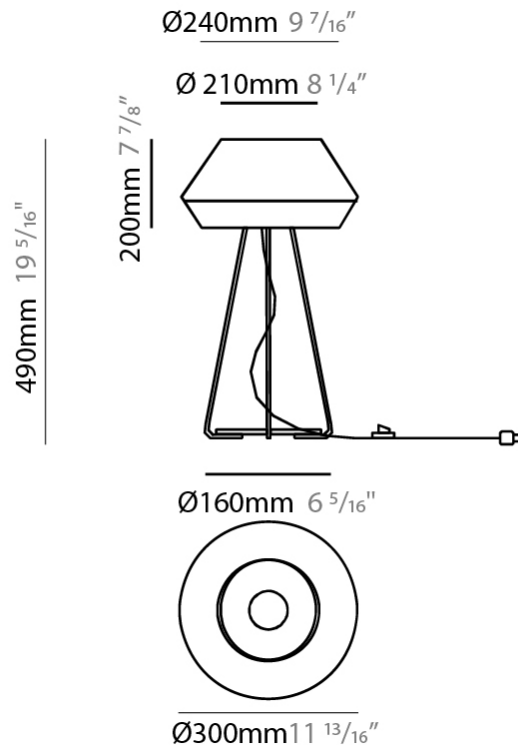

BANYO PORTABLE

D114004-

base number   Finish
Options

1. To build a product code in our configurator select the specify button on the base model # product page
2. To build a manual product code on this datasheet choose from the options listed below in blue font and add the suffix to the base model #

GENERAL

Series: Banyo _____
Brand: Ole _____
Division: Design _____
Mounting Type: Portable _____
Mounting Location: Table _____
Subcategory: Table _____

PHYSICAL

Shape: Dome _____
Diameter (mm): 300 _____
Diameter (in): 11 ¹³/₁₆ _____
Height (mm): 490 _____
Height (in): 19 ⁵/₁₆ _____
Light Distribution: Indirect _____
Weight (kg): 1.7 _____
Weight (lbs): 3.7 _____
Diffuser: Satin Glass _____
Fixture Finish: BEI / BLK / BLU / COG / DGN / GRY / MRN / MOC / MUS / OLV / SIL / STN / TER / WHI _____
Holder Finish: Granulated White _____
Fixture Material: Fabric Cord / Metal _____
Upon Request: Other fabric cord colors available upon request (see downloadable finish chart) _____

ELECTRICAL

Number of Lamps: 1 _____
Lamp Type: LED Retrofit _____
Lamp Shape: A19 _____
Bulb Included: Bulb Not Included _____
Max. Wattage Per Lamp (W): 15 _____
Lamp Base: E26 _____
Input Voltage (V): 120 _____
Upon Request: 277Vac / GU24 _____

LED

OPTICAL

RATINGS AND CERTIFICATIONS

Certified By: Certified for North American Standards _____
IP rating: IP20 _____