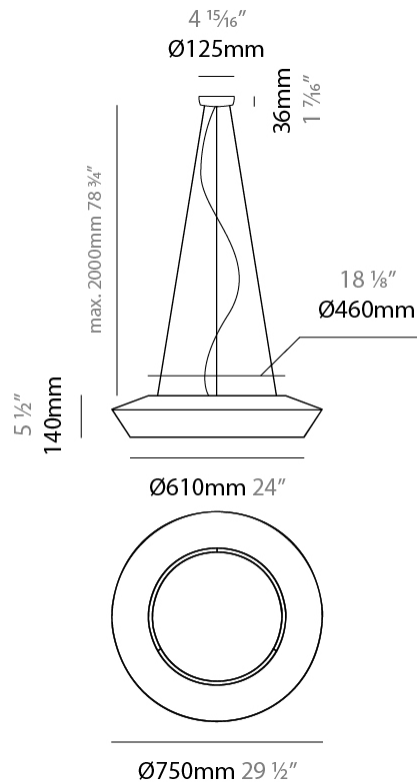

PROJECT	
TYPE	
SPECIFIER	
QUANTITY	
DATE	

BANYO SUSPENSION

D111003-

base number Finish
Options

1. To build a product code in our configurator select the specify button on the base model # product page
2. To build a manual product code on this datasheet choose from the options listed below in blue font and add the suffix to the base model #

GENERAL

Series: Banyo
Partner: Ole
Division: Design
Installation: Suspension
Product Type: Pendant
Mounting Location: Ceiling
Light Distribution: Direct

PHYSICAL

Shape: Disc
Diameter (mm): 750
Diameter (in): 29 1/2
Height (mm): 140
Height (in): 5 1/2
Max. Overall Height (mm): 2140
Max. Overall Height (in): 84 1/4
Weight (kg): 10
Weight (lbs): 22.05
Diffuser: Satin Glass
Fixture Finish: BEI / BLK / BLU / COG / DGN / GRY / MRN / MOC / MUS / OLV / SIL / STN / TER / WHI
Holder Finish: MBK
Accent Finish: MBK
Fixture Material: Fabric Cord / Metal
Primary Material: Fabric - Recycled
Cable Details: 2000mm/78 3/4" Cable - Transparent
Upon Request: Matte White Holder

ELECTRICAL

Number of Lamps: 3
Lamp Type: LED Retrofit
Lamp Shape: A19
Bulb Included: Bulb Not Included
Max. Wattage Per Lamp (W): 15
Lamp Base: E26
Input Voltage (V): 120
Upon Request: 277Vac / GU24

LED

OPTICAL

RATINGS AND CERTIFICATIONS

Certified By: Certified for North American Standards
IP rating: IP20