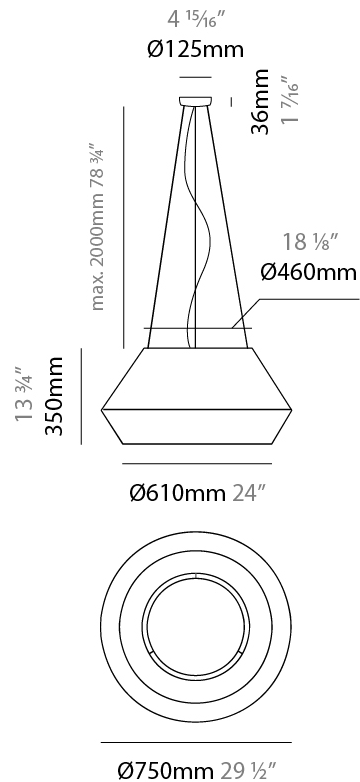

PROJECT	
TYPE	
SPECIFIER	
QUANTITY	
DATE	

BANYO SUSPENSION

D111002-

base number Finish
Options

1. To build a product code in our configurator select the specify button on the base model # product page
2. To build a manual product code on this datasheet choose from the options listed below in blue font and add the suffix to the base model #

GENERAL

Series: Banyo
Partner: Ole
Division: Design
Installation: Suspension
Product Type: Pendant
Mounting Location: Ceiling
Light Distribution: Direct

PHYSICAL

Shape: Dome
Diameter (mm): 750
Diameter (in): 29 1/2
Height (mm): 350
Height (in): 13 3/4
Max. Overall Height (mm): 2350
Max. Overall Height (in): 92 1/2
Weight (kg): 10
Weight (lbs): 22.05
Diffuser: Satin Glass
Fixture Finish: BEI / BLK / BLU / COG / DGN / GRY / MRN / MOC / MUS / OLV / SIL / STN / TER / WHI
Holder Finish: MBK
Accent Finish: MBK
Fixture Material: Fabric Cord / Metal
Primary Material: Fabric - Recycled
Cable Details: 2000mm/78 3/4" Cable - Transparent
Upon Request: Matte White Holder

ELECTRICAL

Number of Lamps: 3
Lamp Type: LED Retrofit
Lamp Shape: A19
Bulb Included: Bulb Not Included
Max. Wattage Per Lamp (W): 15
Lamp Base: E26
Input Voltage (V): 120
Upon Request: 277Vac / GU24

LED

OPTICAL

RATINGS AND CERTIFICATIONS

Certified By: Certified for North American Standards
IP rating: IP20