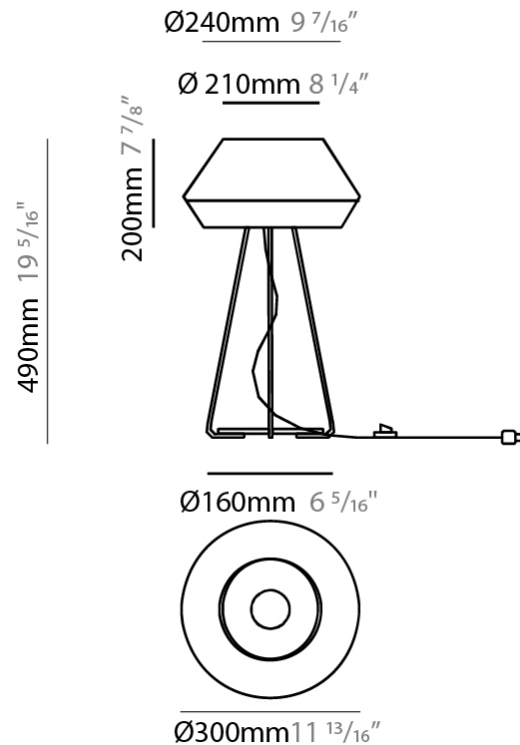

PROJECT	_____
TYPE	_____
SPECIFIER	_____
QUANTITY	_____
DATE	_____

BANYO PORTABLE

D114004-

base number _____
Finish Options _____

1. To build a product code in our configurator select the specify button on the base model # product page
2. To build a manual product code on this datasheet choose from the options listed below in blue font and add the suffix to the base model #

GENERAL

Series: Banyo
Partner: Ole
Division: Design
Installation: Portable
Product Type: Table
Mounting Location: Table
Light Distribution: Indirect

PHYSICAL

Shape: Dome
Diameter (mm): 300
Diameter (in): 11 ¹³/₁₆
Height (mm): 490
Height (in): 19 ⁵/₁₆
Weight (kg): 1.7
Weight (lbs): 3.7
Diffuser: Satin Glass
Fixture Finish: BEI / BLK / BLU / COG / DGN / GRY / MRN / MOC / MUS / OLV / SIL / STN / TER / WHI
Holder Finish: Granulated White
Fixture Material: Fabric Cord / Metal
Primary Material: Fabric - Recycled
Upon Request: Other fabric cord colors available upon request (see downloadable finish chart)

ELECTRICAL

Number of Lamps: 1
Lamp Type: LED Retrofit
Lamp Shape: A19
Bulb Included: Bulb Not Included
Max. Wattage Per Lamp (W): 15
Lamp Base: E26
Input Voltage (V): 120
Upon Request: 277Vac / GU24

LED

OPTICAL

RATINGS AND CERTIFICATIONS

Certified By: Certified for North American Standards
IP rating: IP20