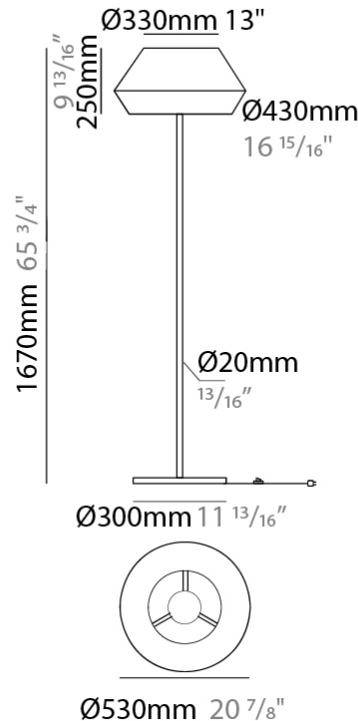

BANYO PORTABLE

D114007-

base number   Finish
Options

1. To build a product code in our configurator select the specify button on the base model # product page
2. To build a manual product code on this datasheet choose from the options listed below in blue font and add the suffix to the base model #

GENERAL

Series: Banyo
Partner: Ole
Division: Design
Installation: Portable
Product Type: Floor
Mounting Location: Floor
Light Distribution: Indirect

PHYSICAL

Shape: Dome
Diameter (mm): 330
Diameter (in): 13
Height (mm): 1670
Height (in): 65 ³/₄
Weight (kg): 5.5
Weight (lbs): 12.1
Diffuser: Satin Glass
Fixture Finish: BEI / BLK / BLU / COG / DGN / GRY / MRN / MOC / MUS / OLV / SIL / STN / TER / WHI
Holder Finish: Granulated White
Fixture Material: Fabric Cord / Metal
Primary Material: Fabric - Recycled
Upon Request: Other fabric cord colors available upon request (see downloadable finish chart)

ELECTRICAL

Number of Lamps: 1
Lamp Type: LED Retrofit
Lamp Shape: A19
Bulb Included: Bulb Not Included
Max. Wattage Per Lamp (W): 15
Lamp Base: E26
Input Voltage (V): 120
Upon Request: 277Vac / GU24

LED

OPTICAL

RATINGS AND CERTIFICATIONS

Certified By: Certified for North American Standards
IP rating: IP20

PROJECT	_____
TYPE	_____
SPECIFIER	_____
QUANTITY	_____
DATE	_____