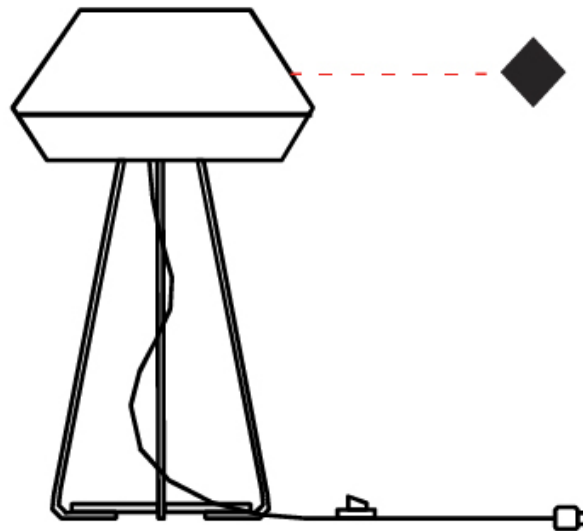

D114004-

PROJECT

TYPE

SPECIFIER

QUANTITY

DATE

D