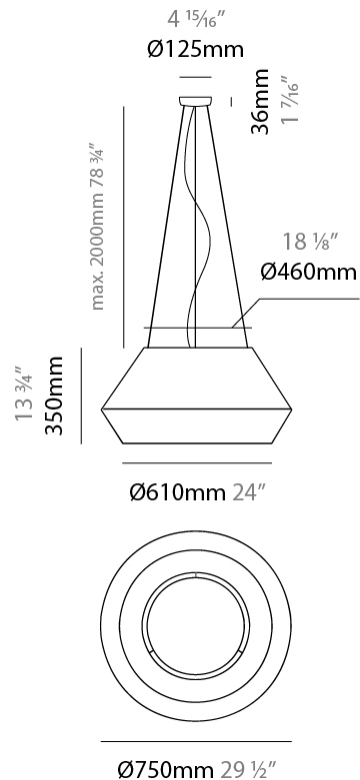

PROJECT
TYPE
SPECIFIER
QUANTITY
DATE

BANYO SUSPENSION

D111002-

base number Finish
Options

1. To build a product code in our configurator select the specify button on the base model # product page
2. To build a manual product code on this datasheet choose from the options listed below in blue font and add the suffix to the base model #

GENERAL

Series: Banyo
Partner: Ole
Division: Design
Installation: Suspension
Product Type: Pendant
Mounting Location: Ceiling
Light Distribution: Direct

PHYSICAL

Shape: Dome
Diameter (mm): 750
Diameter (in): 29 1/2
Height (mm): 350
Height (in): 13 3/4
Max. Overall Height (mm): 2350
Max. Overall Height (in): 92 1/2
Weight (kg): 10
Weight (lbs): 22.05
Diffuser: Satin Glass
Fixture Finish: BEI / BLK / BLU / COG / DGN / GRY / MRN / MOC / MUS / OLV / SIL / STN / TER / WHI
Holder Finish: MBK
Accent Finish: MBK
Fixture Material: Fabric Cord / Metal
Primary Material: Fabric - Recycled
Cable Details: 2000mm/78 3/4" Cable - Transparent
Upon Request: Matte White Holder

ELECTRICAL

Number of Lamps: 3
Lamp Type: LED Retrofit
Lamp Shape: A19
Bulb Included: Bulb Not Included
Max. Wattage Per Lamp (W): 15
Lamp Base: E26
Input Voltage (V): 120
Upon Request: 277Vac / GU24

LED

OPTICAL

RATINGS AND CERTIFICATIONS

Certified By: Certified for North American Standards
IP rating: IP20