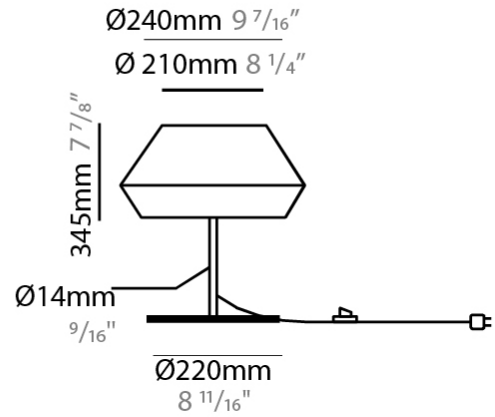

BANYO PORTABLE

D114005-

base number _____
Finish Options _____

1. To build a product code in our configurator select the specify button on the base model # product page
2. To build a manual product code on this datasheet choose from the options listed below in blue font and add the suffix to the base model #

GENERAL

Series: Banyo _____
Partner: Ole _____
Division: Design _____
Installation: Portable _____
Product Type: Table _____
Mounting Location: Table _____
Light Distribution: Indirect _____

PHYSICAL

Shape: Dome _____
Diameter (mm): 240 _____
Diameter (in): 9 7/16 _____
Height (mm): 345 _____
Height (in): 13 7/16 _____
Weight (kg): 1.6 _____
Weight (lbs): 3.53 _____
Diffuser: Satin Glass _____
Fixture Finish: BEI / BLK / BLU / COG / DGN / GRY / MRN / MOC / MUS / OLV / SIL / STN / TER / WHI _____
Holder Finish: Granulated White _____
Fixture Material: Fabric Cord / Metal _____
Primary Material: Fabric - Recycled _____
Upon Request: Other fabric cord colors available upon request (see downloadable finish chart)

ELECTRICAL

Number of Lamps: 1 _____
Lamp Type: LED Retrofit _____
Lamp Shape: A19 _____
Bulb Included: Bulb Not Included _____
Max. Wattage Per Lamp (W): 15 _____
Lamp Base: E26 _____
Input Voltage (V): 120 _____
Upon Request: 277Vac / GU24 _____

LED

OPTICAL

RATINGS AND CERTIFICATIONS

Certified By: Certified for North American Standards _____
IP rating: IP20 _____

Ø300mm 11 13/16"