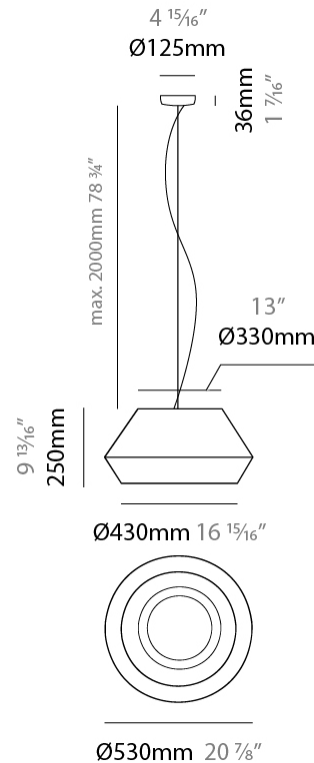

BANYO SUSPENSION

D111001-

base number Finish
Options

1. To build a product code in our configurator select the specify button on the base model # product page
2. To build a manual product code on this datasheet choose from the options listed below in blue font and add the suffix to the base model #

GENERAL

Series: Banyo
Partner: Ole
Division: Design
Installation: Suspension
Product Type: Pendant
Mounting Location: Ceiling
Light Distribution: Direct

PHYSICAL

Shape: Dome
Diameter (mm): 530
Diameter (in): 20 ⁷/₈
Height (mm): 250
Height (in): 9 ¹³/₁₆
Max. Overall Height (mm): 2250
Max. Overall Height (in): 89 ⁹/₁₆
Weight (kg): 5
Weight (lbs): 11.02
Diffuser: Satin Glass
Fixture Finish: BEI / BLK / BLU / COG / DGN / GRY / MRN / MOC / MUS / OLV / SIL / STN / TER / WHI
Holder Finish: MBK
Accent Finish: MBK
Fixture Material: Fabric Cord / Metal
Primary Material: Fabric - Recycled
Cable Details: 2000mm/78 3/4" Cable - Transparent
Upon Request: Matte White Holder

ELECTRICAL

Number of Lamps: 2
Lamp Type: LED Retrofit
Lamp Shape: A19
Bulb Included: Bulb Not Included
Max. Wattage Per Lamp (W): 15
Lamp Base: E26
Input Voltage (V): 120
Upon Request: 277Vac / GU24

LED

OPTICAL

RATINGS AND CERTIFICATIONS

Certified By: Certified for North American Standards
IP rating: IP20

PROJECT
TYPE
SPECIFIER
QUANTITY
DATE