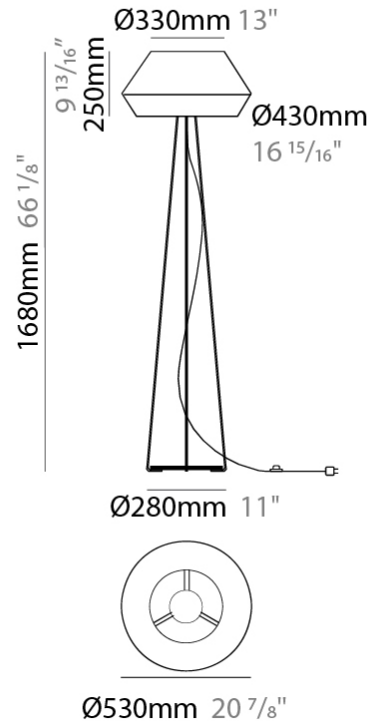

D114006-

base number   Finish
Options

PROJECT	_____
TYPE	_____
SPECIFIER	_____
QUANTITY	_____
DATE	_____

1. To build a product code in our configurator select the specify button on the base model # product page
2. To build a manual product code on this datasheet choose from the options listed below in blue font and add the suffix to the base model #

GENERAL

Series: Banyo _____
Partner: Ole _____
Division: Design _____
Installation: Portable _____
Product Type: Floor _____
Mounting Location: Floor _____
Light Distribution: Indirect _____

PHYSICAL

Shape: Dome _____
Diameter (mm): 330 _____
Diameter (in): 13 _____
Height (mm): 1680 _____
Height (in): 66 1/8 _____
Weight (kg): 6 _____
Weight (lbs): 13.2 _____
Diffuser: Satin Glass _____
Fixture Finish: BEI / BLK / BLU / COG / DGN / GRY / MRN / MOC / MUS / OLV / SIL / STN / TER / WHI _____
Holder Finish: Granulated White _____
Fixture Material: Fabric Cord / Metal _____
Primary Material: Fabric - Recycled _____
Upon Request: Other fabric cord colors available upon request (see downloadable finish chart) _____

ELECTRICAL

Number of Lamps: 1 _____
Lamp Type: LED Retrofit _____
Lamp Shape: A19 _____
Bulb Included: Bulb Not Included _____
Max. Wattage Per Lamp (W): 15 _____
Lamp Base: E26 _____
Input Voltage (V): 120 _____
Upon Request: 277Vac / GU24 _____

LED

OPTICAL

RATINGS AND CERTIFICATIONS

Certified By: Certified for North American Standards _____
IP rating: IP20 _____