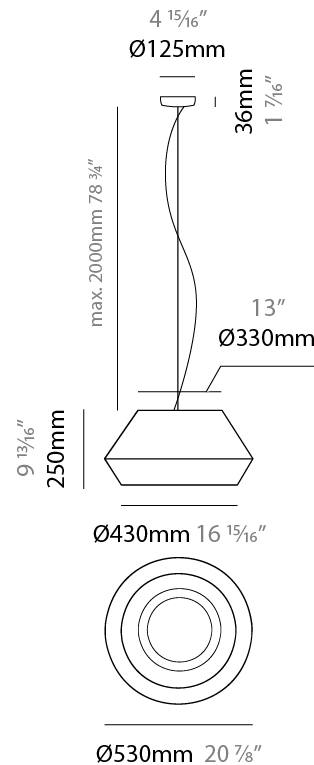

BANYO SUSPENSION

D111001-

base number   Finish Options   Finish Options

1. To build a product code in our configurator select the specify button on the base model # product page
2. To build a manual product code on this datasheet choose from the options listed below in blue font and add the suffix to the base model #

GENERAL

Series: Banyo
Brand: Ole
Division: Design
Mounting Type: Suspension
Mounting Location: Ceiling
Subcategory: Pendant

PHYSICAL

Shape: Dome
Diameter (mm): 530
Diameter (in): 20 ⁷/₈
Height (mm): 250
Height (in): 9 ¹³/₁₆
Max. Overall Height (mm): 2250
Max. Overall Height (in): 89 ⁹/₁₆
Light Distribution: Direct
Weight (kg): 5
Weight (lbs): 11.02
Diffuser: Satin Glass
Fixture Finish: BEI / BLK / BLU / COG / DGN / GRY / MRN / MOC / MUS / OLV / SIL / STN / TER / WHI
Holder Finish: MWH / MBK
Accent Finish: Black (except for White Cord)
Fixture Material: Fabric Cord / Metal
Cable Details: 2000mm/78 3/4" Cable - Transparent

ELECTRICAL

Number of Lamps: 2
Lamp Type: LED Retrofit
Lamp Shape: A19
Bulb Included: Bulb Not Included
Max. Wattage Per Lamp (W): 15
Lamp Base: E26
Input Voltage (V): 120
Upon Request: 277Vac / GU24

LED

OPTICAL

RATINGS AND CERTIFICATIONS

Certified By: Certified for North American Standards
IP rating: IP20

PROJECT
TYPE
SPECIFIER
QUANTITY
DATE