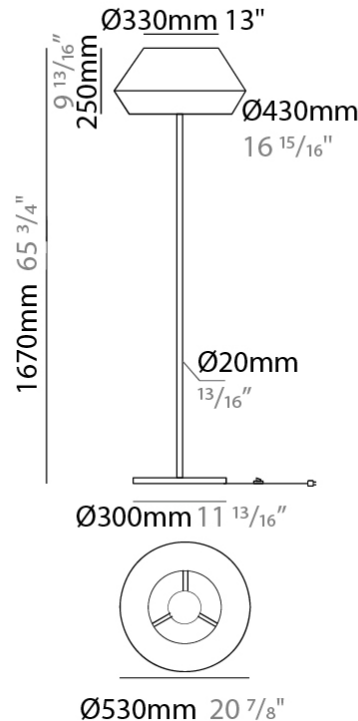

BANYO PORTABLE

D114007-

base number Finish
Options

1. To build a product code in our configurator select the specify button on the base model # product page
2. To build a manual product code on this datasheet choose from the options listed below in blue font and add the suffix to the base model #

GENERAL

Series: Banyo
Brand: Ole
Division: Design
Mounting Type: Portable
Mounting Location: Floor
Subcategory: Floor

PHYSICAL

Shape: Dome
Diameter (mm): 330
Diameter (in): 13
Height (mm): 1670
Height (in): 65 ³/₄
Light Distribution: Indirect
Weight (kg): 5.5
Weight (lbs): 12.1
Diffuser: Satin Glass
Fixture Finish: BEI / BLK / BLU / COG / DGN / GRY / MRN / MOC / MUS / OLV / SIL / STN / TER / WHI
Holder Finish: Granulated White
Fixture Material: Fabric Cord / Metal
Upon Request: Other fabric cord colors available upon request (see downloadable finish chart)

ELECTRICAL

Number of Lamps: 1
Lamp Type: LED Retrofit
Lamp Shape: A19
Bulb Included: Bulb Not Included
Max. Wattage Per Lamp (W): 15
Lamp Base: E26
Input Voltage (V): 120
Upon Request: 277Vac / GU24

LED

OPTICAL

RATINGS AND CERTIFICATIONS

Certified By: Certified for North American Standards
IP rating: IP20

PROJECT
TYPE
SPECIFIER
QUANTITY
DATE