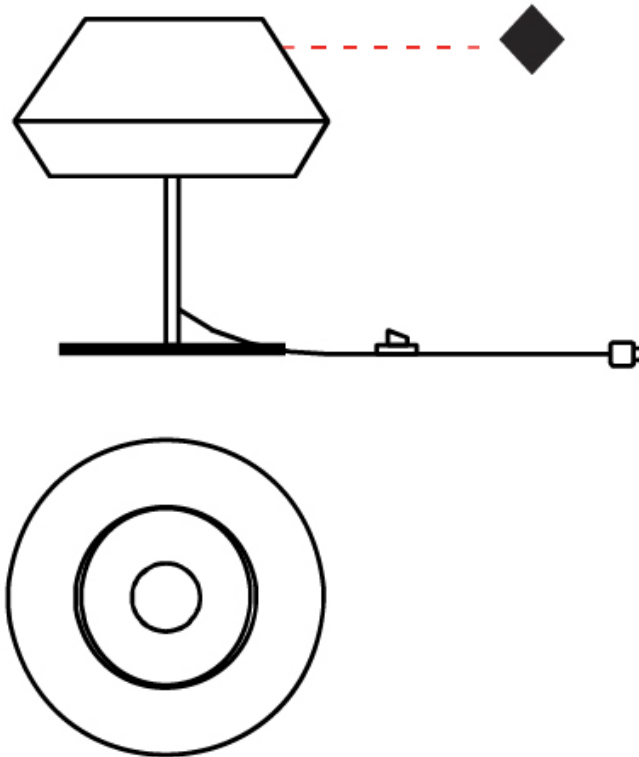

D114005-

PROJECT	_____
TYPE	_____
SPECIFIER	_____
QUANTITY	_____
DATE	_____

D