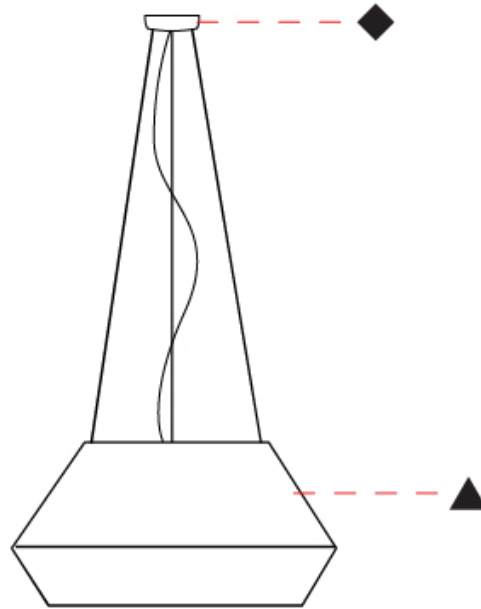

BANYO SUSPENSION

D111002-

PROJECT

TYPE

SPECIFIER

QUANTITY

DATE

D