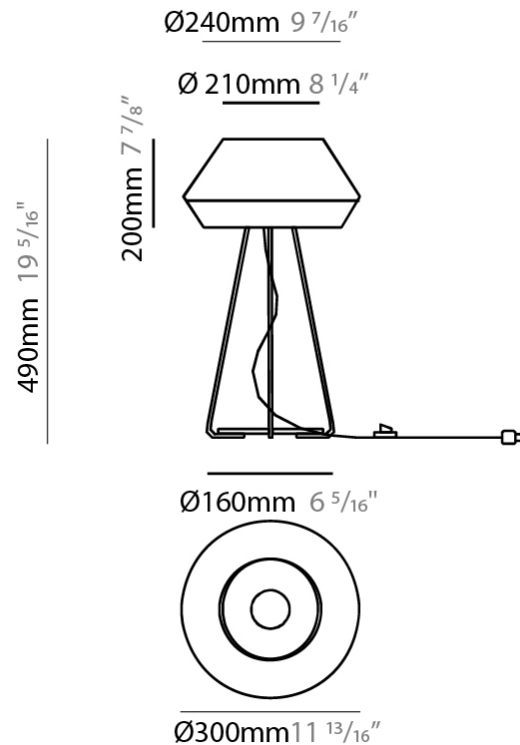

PROJECT
TYPE
SPECIFIER
QUANTITY
DATE

BANYO PORTABLE

D114004-

base number Finish
Options

1. To build a product code in our configurator select the specify button on the base model # product page
2. To build a manual product code on this datasheet choose from the options listed below in blue font and add the suffix to the base model #

GENERAL

Series: Banyo
Brand: Ole
Division: Design
Mounting Type: Portable
Mounting Location: Table
Subcategory: Table

PHYSICAL

Shape: Dome
Diameter (mm): 300
Diameter (in): 11 ¹³/₁₆
Height (mm): 490
Height (in): 19 ⁵/₁₆
Light Distribution: Indirect
Weight (kg): 1.7
Weight (lbs): 3.7
Diffuser: Satin Glass
Fixture Finish: BEI / BLK / BLU / COG / DGN / GRY / MRN / MOC / MUS / OLV / SIL / STN / TER / WHI
Holder Finish: Granulated White
Fixture Material: Fabric Cord / Metal
Upon Request: Other fabric cord colors available upon request (see downloadable finish chart)

ELECTRICAL

Number of Lamps: 1
Lamp Type: LED Retrofit
Lamp Shape: A19
Bulb Included: Bulb Not Included
Max. Wattage Per Lamp (W): 15
Lamp Base: E26
Input Voltage (V): 120
Upon Request: 277Vac / GU24

LED

OPTICAL

RATINGS AND CERTIFICATIONS

Certified By: Certified for North American Standards
IP rating: IP20