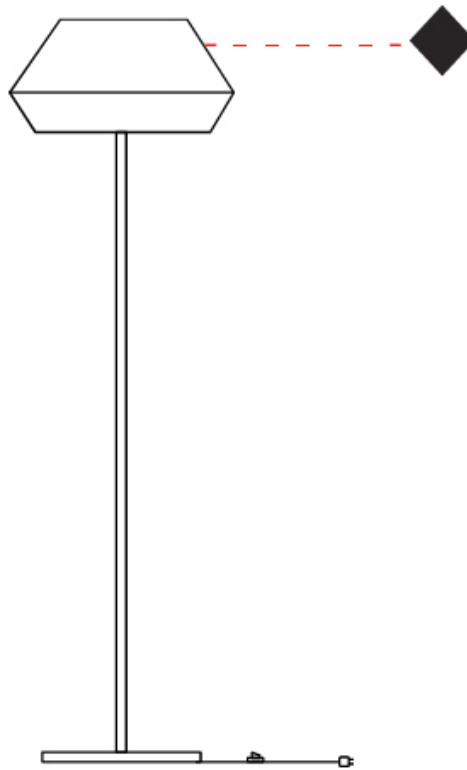

PROJECT	_____
TYPE	_____
SPECIFIER	_____
QUANTITY	_____
DATE	_____

D