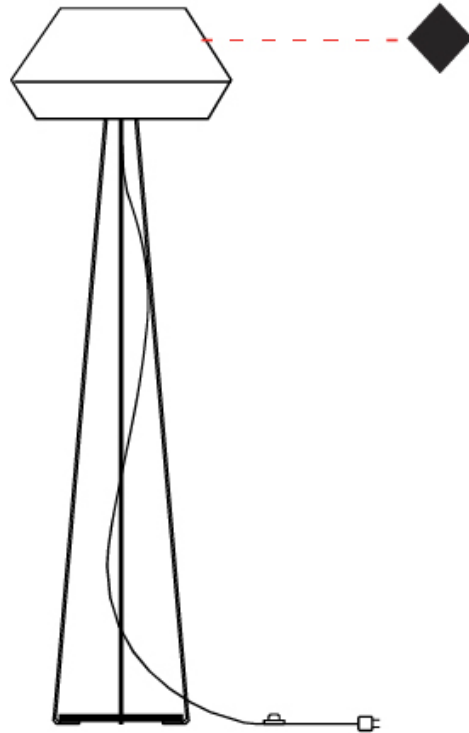

D114006-

PROJECT

TYPE

SPECIFIER

QUANTITY

DATE

D