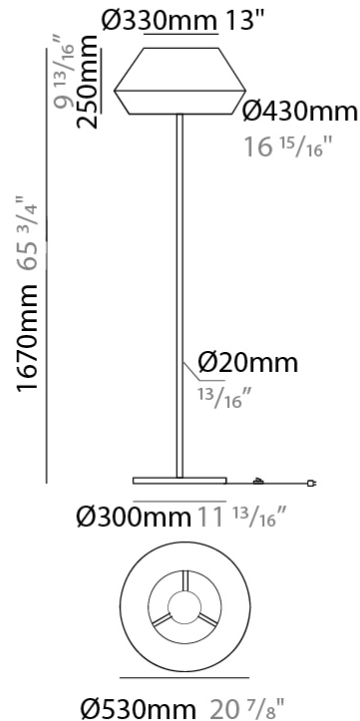

BANYO PORTABLE

D114007-

base number Finish
Options

1. To build a product code in our configurator select the specify button on the base model # product page
2. To build a manual product code on this datasheet choose from the options listed below in blue font and add the suffix to the base model #

GENERAL

Series: Banyo
Partner: Ole
Division: Design
Installation: Portable
Product Type: Floor
Mounting Location: Floor
Light Distribution: Indirect

PHYSICAL

Shape: Dome
Diameter (mm): 330
Diameter (in): 13
Height (mm): 1670
Height (in): 65 ³/₄
Weight (kg): 5.5
Weight (lbs): 12.1
Diffuser: Satin Glass
Fixture Finish: BEI / BLK / BLU / COG / DGN / GRY / MRN / MOC / MUS / OLV / SIL / STN / TER / WHI
Holder Finish: Granulated White
Fixture Material: Fabric Cord / Metal
Primary Material: Fabric - Recycled
Upon Request: Other fabric cord colors available upon request (see downloadable finish chart)

ELECTRICAL

Number of Lamps: 1
Lamp Type: LED Retrofit
Lamp Shape: A19
Bulb Included: Bulb Not Included
Max. Wattage Per Lamp (W): 15
Lamp Base: E26
Input Voltage (V): 120
Upon Request: 277Vac / GU24

LED

OPTICAL

RATINGS AND CERTIFICATIONS

Certified By: Certified for North American Standards
IP rating: IP20

PROJECT
TYPE
SPECIFIER
QUANTITY
DATE