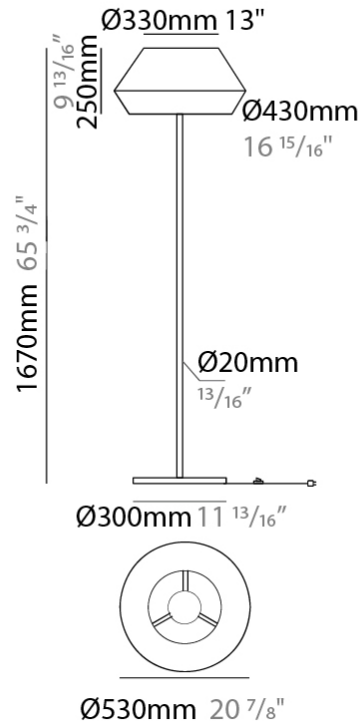

PROJECT	
TYPE	
SPECIFIER	
QUANTITY	
DATE	

BANYO PORTABLE

D114007-

base number   Finish
Options

1. To build a product code in our configurator select the specify button on the base model # product page
2. To build a manual product code on this datasheet choose from the options listed below in blue font and add the suffix to the base model #

GENERAL

Series: Banyo
Partner: Ole
Division: Design
Installation: Portable
Product Type: Floor
Mounting Location: Floor
Light Distribution: Indirect

PHYSICAL

Shape: Dome
Diameter (mm): 330
Diameter (in): 13
Height (mm): 1670
Height (in): 65 ³/₄
Weight (kg): 5.5
Weight (lbs): 12.1
Diffuser: Satin Glass

Fixture Finish: BEI / BLK / BLU / COG / DGN / GRY / MRN / MOC / MUS / OLV / SIL / STN / TER / WHI

Holder Finish: Granulated White

Fixture Material: Fabric Cord / Metal

Primary Material: Fabric - Recycled

Upon Request: Other fabric cord colors available upon request (see downloadable finish chart)

ELECTRICAL

Number of Lamps: 1
Lamp Type: LED Retrofit
Lamp Shape: A19
Bulb Included: Bulb Not Included
Max. Wattage Per Lamp (W): 15
Lamp Base: E26
Input Voltage (V): 120
Upon Request: 277Vac / GU24

LED

OPTICAL

RATINGS AND CERTIFICATIONS

Certified By: Certified for North American Standards

IP rating: IP20