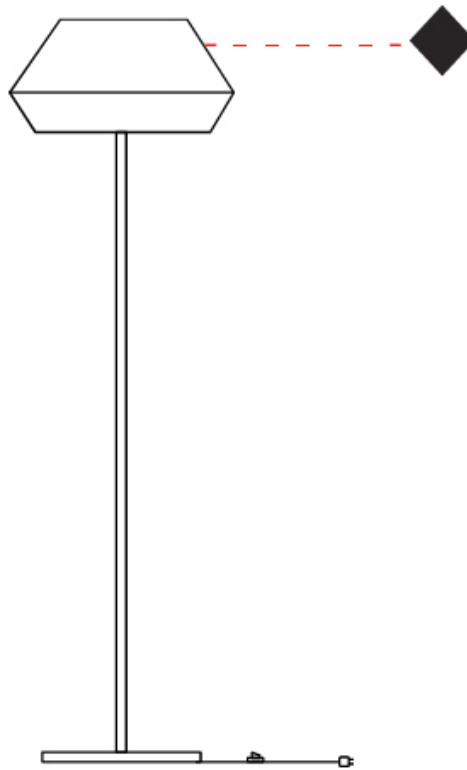

D114007-

PROJECT
TYPE
SPECIFIER
QUANTITY
DATE

D