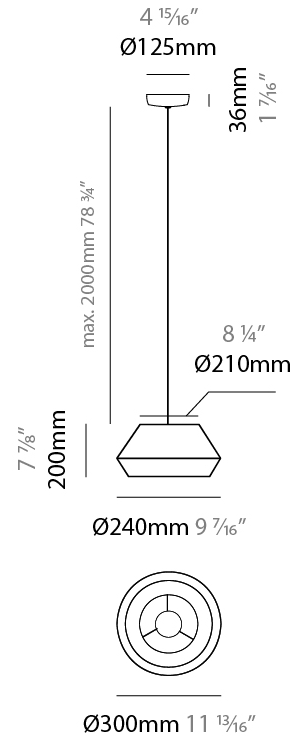

PROJECT	
TYPE	
SPECIFIER	
QUANTITY	
DATE	

BANYO SUSPENSION

D111000- : D111000-MBK-MRN

base number

1. To build a product code in our configurator select the specify button on the base model # product page
2. To build a manual product code on this datasheet choose from the options listed below in blue font and add the suffix to the base model #

GENERAL

Series: Banyo
Partner: Ole
Division: Design
Installation: Suspension
Product Type: Pendant
Mounting Location: Ceiling
Light Distribution: Direct

PHYSICAL

Shape: Dome
Diameter (mm): 300
Diameter (in): 11 ¹³/₁₆
Height (mm): 200
Height (in): 7 ⁷/₈
Max. Overall Height (mm): 2200
Max. Overall Height (in): 86 ⁵/₈
Weight (kg): 1.5
Weight (lbs): 3.31
Diffuser: Satin Glass / Shade - White
Fixture Material: Fabric Cord / Metal
Primary Material: Fabric - Recycled
Cable Details: 2000mm / 78 3/4" Cable - Transparent

ELECTRICAL

Number of Lamps: 1
Lamp Type: LED Retrofit
Lamp Shape: A19
Bulb Included: Bulb Not Included
Total Output Wattage (W): 15
Max. Wattage Per Lamp (W): 15
Lamp Base: E26
Input Voltage (V): 120
Upon Request: 277Vac / GU24

LED

OPTICAL

RATINGS AND CERTIFICATIONS

Certified By: Certified for North American Standards
IP rating: IP20