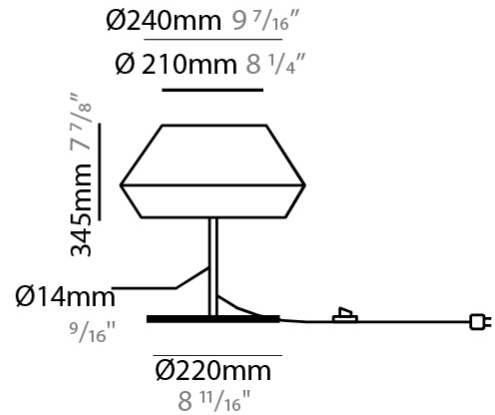

PROJECT	_____
TYPE	_____
SPECIFIER	_____
QUANTITY	_____
DATE	_____

BANYO PORTABLE

D114005-

base number   Finish
Options

1. To build a product code in our configurator select the specify button on the base model # product page
2. To build a manual product code on this datasheet choose from the options listed below in blue font and add the suffix to the base model #

GENERAL

Series: Banyo
Brand: Ole
Division: Design
Mounting Type: Portable
Mounting Location: Table
Subcategory: Table

PHYSICAL

Shape: Dome
Diameter (mm): 240
Diameter (in): 9 7/16
Height (mm): 345
Height (in): 13 3/16
Light Distribution: Indirect
Weight (kg): 1.6
Weight (lbs): 3.53
Diffuser: Satin Glass
Fixture Finish: BEI / BLK / BLU / COG / DGN / GRY / MRN / MOC / MUS /
OLV / SIL / STN / TER / WHI
Holder Finish: Granulated White
Fixture Material: Fabric Cord / Metal
Upon Request: Other fabric cord colors available upon request (see
downloadable finish chart)

ELECTRICAL

Number of Lamps: 1
Lamp Type: LED Retrofit
Lamp Shape: A19
Bulb Included: Bulb Not Included
Max. Wattage Per Lamp (W): 15
Lamp Base: E26
Input Voltage (V): 120
Upon Request: 277Vac / GU24

LED

OPTICAL

RATINGS AND CERTIFICATIONS

Certified By: Certified for North American Standards
IP rating: IP20

Ø300mm 11 13/16"