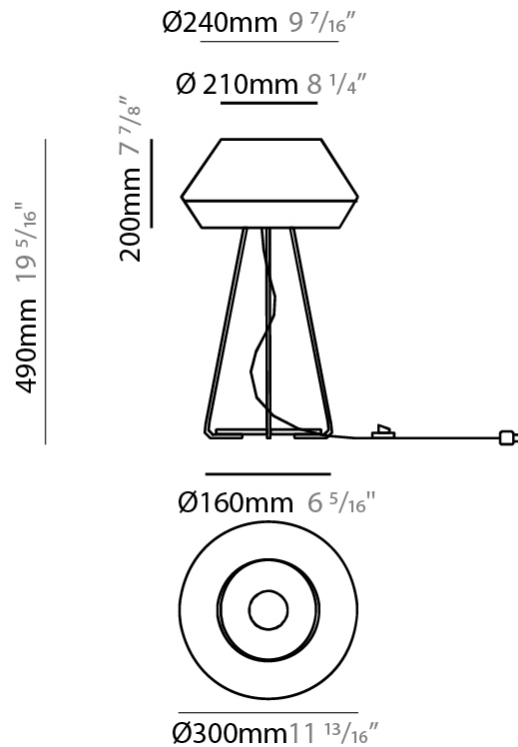

BANYO PORTABLE

D114004-

base number   Finish
Options

1. To build a product code in our configurator select the specify button on the base model # product page
2. To build a manual product code on this datasheet choose from the options listed below in blue font and add the suffix to the base model #

GENERAL

Series: Banyo _____
Brand: Ole _____
Division: Design _____
Mounting Type: Portable _____
Mounting Location: Table _____
Subcategory: Table _____

PHYSICAL

Shape: Dome _____
Diameter (mm): 300 _____
Diameter (in): 11 ¹³/₁₆ _____
Height (mm): 490 _____
Height (in): 19 ⁵/₁₆ _____
Light Distribution: Indirect _____
Weight (kg): 1.7 _____
Weight (lbs): 3.7 _____
Diffuser: Satin Glass _____
Fixture Finish: BEI / BLK / BLU / COG / DGN / GRY / MRN / MOC / MUS / OLV / SIL / STN / TER / WHI _____
Holder Finish: Granulated White _____
Fixture Material: Fabric Cord / Metal _____
Upon Request: Other fabric cord colors available upon request (see downloadable finish chart) _____

ELECTRICAL

Number of Lamps: 1 _____
Lamp Type: LED Retrofit _____
Lamp Shape: A19 _____
Bulb Included: Bulb Not Included _____
Max. Wattage Per Lamp (W): 15 _____
Lamp Base: E26 _____
Input Voltage (V): 120 _____
Upon Request: 277Vac / GU24 _____

LED

OPTICAL

RATINGS AND CERTIFICATIONS

Certified By: Certified for North American Standards _____
IP rating: IP20 _____