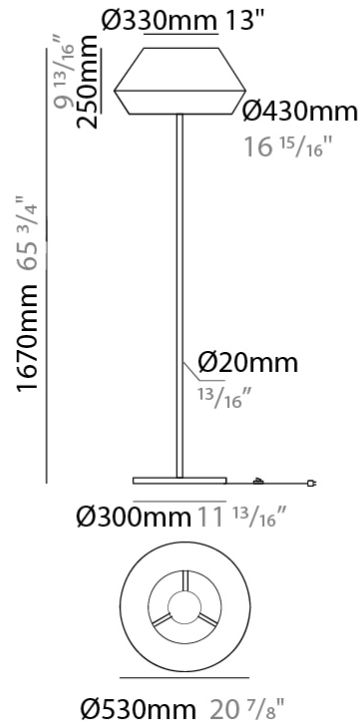

PROJECT	
TYPE	
SPECIFIER	
QUANTITY	
DATE	

BANYO PORTABLE

D114007-

base number   Finish
Options

1. To build a product code in our configurator select the specify button on the base model # product page
2. To build a manual product code on this datasheet choose from the options listed below in blue font and add the suffix to the base model #

GENERAL

Series: Banyo
Brand: Ole
Division: Design
Mounting Type: Portable
Mounting Location: Floor
Subcategory: Floor

PHYSICAL

Shape: Dome
Diameter (mm): 330
Diameter (in): 13
Height (mm): 1670
Height (in): 65 ³/₄
Light Distribution: Indirect
Weight (kg): 5.5
Weight (lbs): 12.1
Diffuser: Satin Glass
Fixture Finish: BEI / BLK / BLU / COG / DGN / GRY / MRN / MOC / MUS / OLV / SIL / STN / TER / WHI
Holder Finish: Granulated White
Fixture Material: Fabric Cord / Metal
Upon Request: Other fabric cord colors available upon request (see downloadable finish chart)

ELECTRICAL

Number of Lamps: 1
Lamp Type: LED Retrofit
Lamp Shape: A19
Bulb Included: Bulb Not Included
Max. Wattage Per Lamp (W): 15
Lamp Base: E26
Input Voltage (V): 120
Upon Request: 277Vac / GU24

LED

OPTICAL

RATINGS AND CERTIFICATIONS

Certified By: Certified for North American Standards
IP rating: IP20