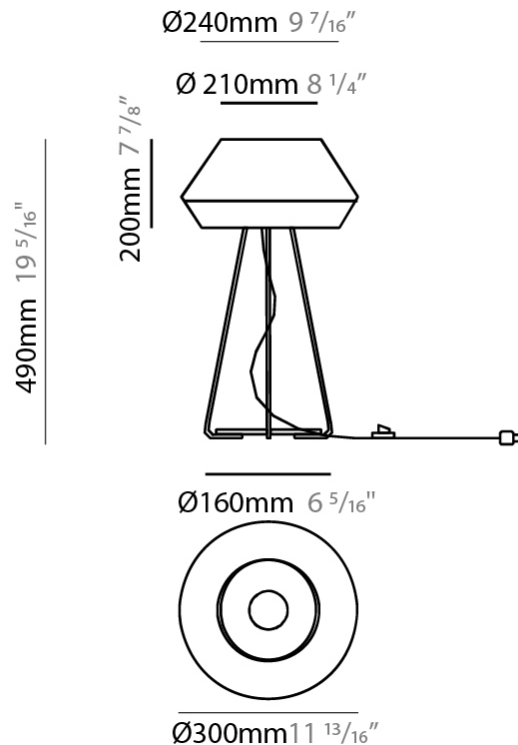

PROJECT
TYPE
SPECIFIER
QUANTITY
DATE

BANYO PORTABLE

D114004-

base number   Finish
Options

1. To build a product code in our configurator select the specify button on the base model # product page
2. To build a manual product code on this datasheet choose from the options listed below in blue font and add the suffix to the base model #

GENERAL

Series: Banyo
Brand: Ole
Division: Design
Mounting Type: Portable
Mounting Location: Table
Subcategory: Table

PHYSICAL

Shape: Dome
Diameter (mm): 300
Diameter (in): 11 ¹³/₁₆
Height (mm): 490
Height (in): 19 ⁵/₁₆
Light Distribution: Indirect
Weight (kg): 1.7
Weight (lbs): 3.7
Diffuser: Satin Glass
Fixture Finish: BEI / BLK / BLU / COG / DGN / GRY / MRN / MOC / MUS /
OLV / SIL / STN / TER / WHI
Holder Finish: Granulated White
Fixture Material: Fabric Cord / Metal
Upon Request: Other fabric cord colors available upon request (see
downloadable finish chart)

ELECTRICAL

Number of Lamps: 1
Lamp Type: LED Retrofit
Lamp Shape: A19
Bulb Included: Bulb Not Included
Max. Wattage Per Lamp (W): 15
Lamp Base: E26
Input Voltage (V): 120
Upon Request: 277Vac / GU24

LED

OPTICAL

RATINGS AND CERTIFICATIONS

Certified By: Certified for North American Standards
IP rating: IP20