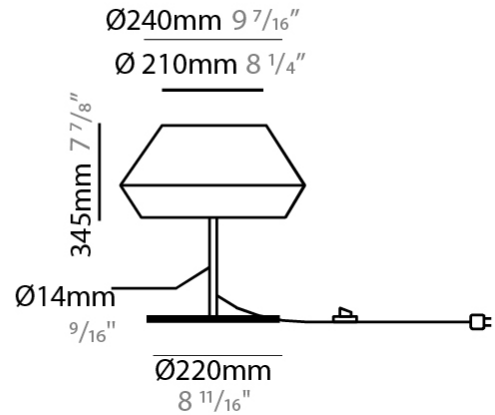

PROJECT	_____
TYPE	_____
SPECIFIER	_____
QUANTITY	_____
DATE	_____

BANYO PORTABLE

D114005-

base number   Finish
Options

1. To build a product code in our configurator select the specify button on the base model # product page
2. To build a manual product code on this datasheet choose from the options listed below in blue font and add the suffix to the base model #

GENERAL

Series: Banyo
Brand: Ole
Division: Design
Mounting Type: Portable
Mounting Location: Table
Subcategory: Table

PHYSICAL

Shape: Dome
Diameter (mm): 240
Diameter (in): 9 7/16
Height (mm): 345
Height (in): 13 3/16
Light Distribution: Indirect
Weight (kg): 1.6
Weight (lbs): 3.53
Diffuser: Satin Glass
Fixture Finish: BEI / BLK / BLU / COG / DGN / GRY / MRN / MOC / MUS / OLV / SIL / STN / TER / WHI
Holder Finish: Granulated White
Fixture Material: Fabric Cord / Metal
Upon Request: Other fabric cord colors available upon request (see downloadable finish chart)

ELECTRICAL

Number of Lamps: 1
Lamp Type: LED Retrofit
Lamp Shape: A19
Bulb Included: Bulb Not Included
Max. Wattage Per Lamp (W): 15
Lamp Base: E26
Input Voltage (V): 120
Upon Request: 277Vac / GU24

LED

OPTICAL

RATINGS AND CERTIFICATIONS

Certified By: Certified for North American Standards
IP rating: IP20

$\text{Ø}300\text{mm } 11 \frac{13}{16}''$