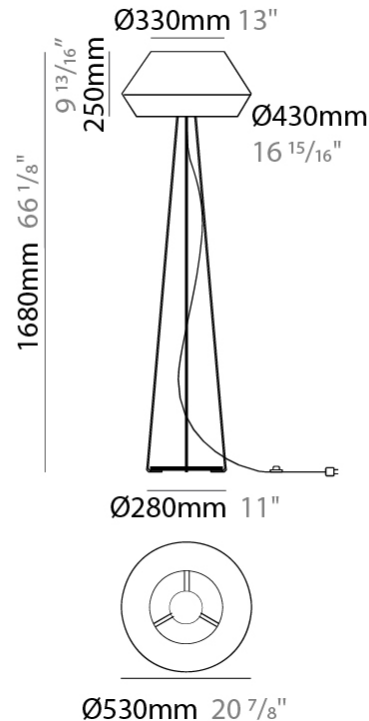

BANYO PORTABLE

D114006-

base number Finish
Options

1. To build a product code in our configurator select the specify button on the base model # product page
2. To build a manual product code on this datasheet choose from the options listed below in blue font and add the suffix to the base model #

GENERAL

Series: Banyo
Brand: Ole
Division: Design
Mounting Type: Portable
Mounting Location: Floor
Subcategory: Floor

PHYSICAL

Shape: Dome
Diameter (mm): 330
Diameter (in): 13
Height (mm): 1680
Height (in): 66 1/8
Light Distribution: Indirect
Weight (kg): 6
Weight (lbs): 13.2
Diffuser: Satin Glass
Fixture Finish: BEI / BLK / BLU / COG / DGN / GRY / MRN / MOC / MUS / OLV / SIL / STN / TER / WHI
Holder Finish: Granulated White
Fixture Material: Fabric Cord / Metal
Upon Request: Other fabric cord colors available upon request (see downloadable finish chart)

ELECTRICAL

Number of Lamps: 1
Lamp Type: LED Retrofit
Lamp Shape: A19
Bulb Included: Bulb Not Included
Max. Wattage Per Lamp (W): 15
Lamp Base: E26
Input Voltage (V): 120
Upon Request: 277Vac / GU24

LED

OPTICAL

RATINGS AND CERTIFICATIONS

Certified By: Certified for North American Standards
IP rating: IP20

PROJECT
TYPE
SPECIFIER
QUANTITY
DATE