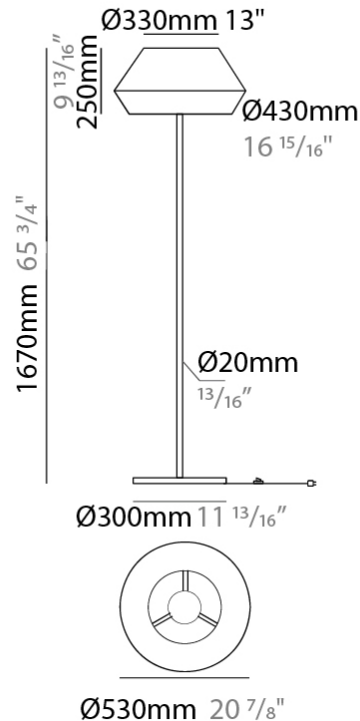

BANYO PORTABLE

D114007-

base number _____
Finish _____
Options _____

1. To build a product code in our configurator select the specify button on the base model # product page
2. To build a manual product code on this datasheet choose from the options listed below in blue font and add the suffix to the base model #

GENERAL

Series: Banyo _____
Brand: Ole _____
Division: Design _____
Mounting Type: Portable _____
Mounting Location: Floor _____
Subcategory: Floor _____

PHYSICAL

Shape: Dome _____
Diameter (mm): 330 _____
Diameter (in): 13 _____
Height (mm): 1670 _____
Height (in): 65 ³/₄ _____
Light Distribution: Indirect _____
Weight (kg): 5.5 _____
Weight (lbs): 12.1 _____
Diffuser: Satin Glass _____
Fixture Finish: BEI / BLK / BLU / COG / DGN / GRY / MRN / MOC / MUS / OLV / SIL / STN / TER / WHI _____
Holder Finish: Granulated White _____
Fixture Material: Fabric Cord / Metal _____
Upon Request: Other fabric cord colors available upon request (see downloadable finish chart) _____

ELECTRICAL

Number of Lamps: 1 _____
Lamp Type: LED Retrofit _____
Lamp Shape: A19 _____
Bulb Included: Bulb Not Included _____
Max. Wattage Per Lamp (W): 15 _____
Lamp Base: E26 _____
Input Voltage (V): 120 _____
Upon Request: 277Vac / GU24 _____

LED

OPTICAL

RATINGS AND CERTIFICATIONS

Certified By: Certified for North American Standards _____
IP rating: IP20 _____