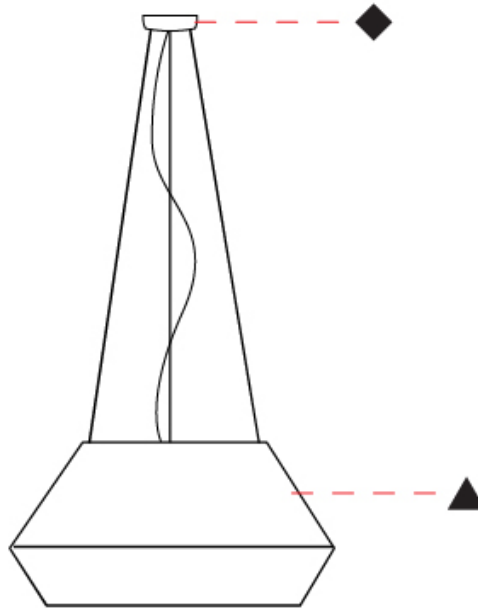

BANYO SUSPENSION

D111002-

PROJECT

TYPE

SPECIFIER

QUANTITY

DATE

D