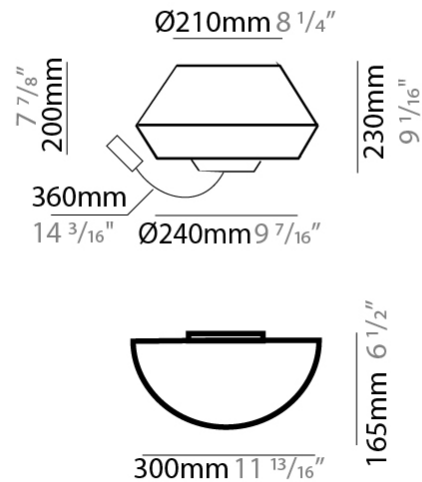

PROJECT
TYPE
SPECIFIER
QUANTITY
DATE

1. To build a product code in our configurator select the specify button on the base model # product page
2. To build a manual product code on this datasheet choose from the options listed below in blue font and add the suffix to the base model #

GENERAL

Series: Banyo
Brand: Ole
Division: Design
Mounting Type: Surface
Mounting Location: Wall
Subcategory: On/Off Switch

PHYSICAL

Shape: Round
Width (mm): 300
Width (in): 11 ¹³/₁₆
Height (mm): 230
Depth (mm): 300
Height (in): 9 ¹/₁₆
Extension (mm): 165
Extension (in): 6 ¹/₂
Light Distribution: Direct / Indirect
Weight (kg): 1.2
Weight (lbs): 2.6
Diffuser: Satin Glass
Fixture Finish: [BEI](#) / [BLK](#) / [BLU](#) / [COG](#) / [DGN](#) / [GRY](#) / [MRN](#) / [MOC](#) / [MUS](#) / [OLV](#) / [SIL](#) / [STN](#) / [TER](#) / [WHI](#)
Holder Finish: [MWH](#) / [MBK](#)
Accent Finish: Black (except for White Cord)
Fixture Material: Fabric Cord / Metal

ELECTRICAL

Number of Lamps: 1
Lamp Type: LED + LED Retrofit
Input Wattage (W): 3 (LED)
Bulb Included: Bulb Not Included
Max. Wattage Per Lamp (W): 15
Lamp Base: E26
Dimming: Non-Dimmable
Driver Included: Yes
Driver Location: Integrated
Driver Type: Constant Current 500mA
Driver Class: Class 2
Input Voltage (V): 120
Constant Current (MA): 500
Upon Request: GU24

LED

Number of LEDs: 1
Color Temperature (°K): 4000
Max. Delivered Lumen (lm): 180
CRI: >80 CRI
Lamp Life (hrs): 25000

OPTICAL

RATINGS AND CERTIFICATIONS

Certified By: Certified for North American Standards
IP rating: IP20