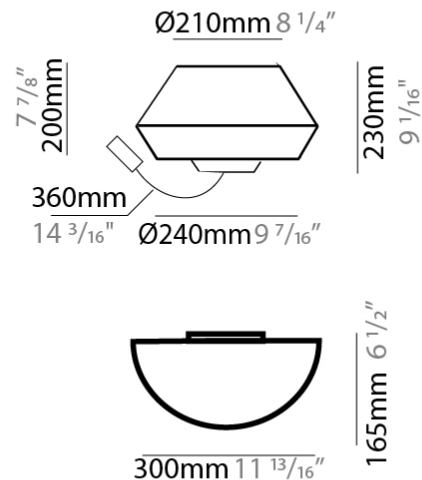

1. To build a product code in our configurator select the specify button on the base model # product page
2. To build a manual product code on this datasheet choose from the options listed below in blue font and add the suffix to the base model #

GENERAL

Series: Banyo
Brand: Ole
Division: Design
Mounting Type: Surface
Mounting Location: Wall
Subcategory: On/Off Switch

PHYSICAL

Shape: Round
Width (mm): 300
Width (in): 11 ¹³/₁₆
Height (mm): 230
Depth (mm): 300
Height (in): 9 ¹/₁₆
Extension (mm): 165
Extension (in): 6 ¹/₂
Light Distribution: Direct / Indirect
Weight (kg): 1.2
Weight (lbs): 2.6
Diffuser: Satin Glass
Fixture Finish: BEI / BLK / BLU / COG / DGN / GRY / MRN / MOC / MUS / OLV / SIL / STN / TER / WHI
Holder Finish: MWH / MBK
Accent Finish: Black (except for White Cord)
Fixture Material: Fabric Cord / Metal

ELECTRICAL

Number of Lamps: 1
Lamp Type: LED + LED Retrofit
Input Wattage (W): 3 (LED)
Bulb Included: Bulb Not Included
Max. Wattage Per Lamp (W): 15
Lamp Base: E26
Dimming: Non-Dimmable
Driver Included: Yes
Driver Location: Integrated
Driver Type: Constant Current 500mA
Driver Class: Class 2
Input Voltage (V): 120
Constant Current (MA): 500
Upon Request: GU24

LED

Number of LEDs: 1
Color Temperature (°K): 4000
Max. Delivered Lumen (lm): 180
CRI: >80 CRI
Lamp Life (hrs): 25000

OPTICAL

RATINGS AND CERTIFICATIONS

Certified By: Certified for North American Standards
IP rating: IP20