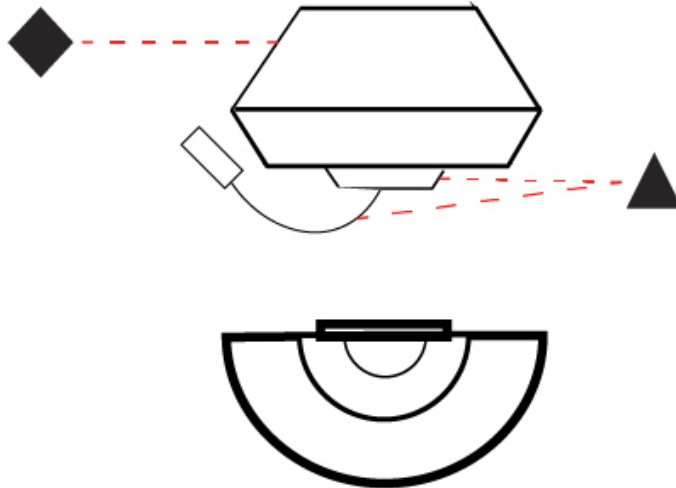

D113015-

PROJECT

TYPE

SPECIFIER

QUANTITY

DATE

D