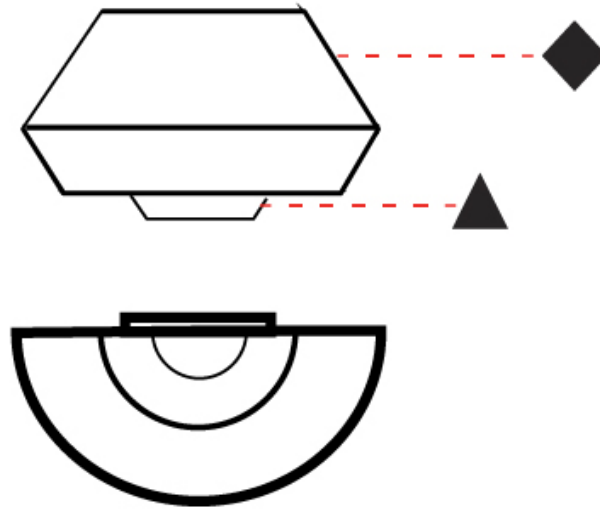

D113017-

PROJECT

TYPE

SPECIFIER

QUANTITY

DATE

D