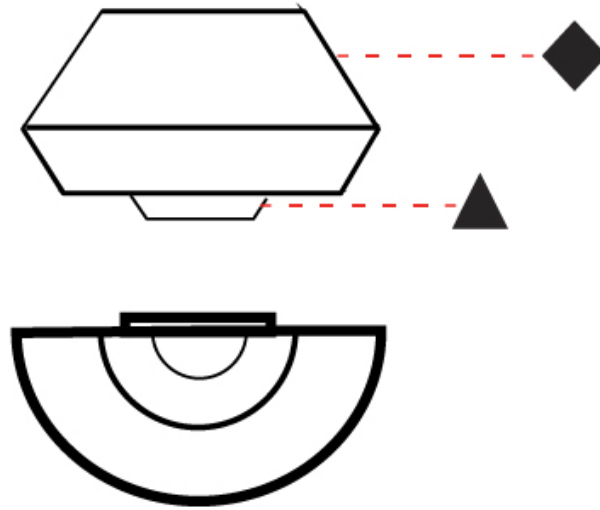

D113019-

PROJECT

TYPE

SPECIFIER

QUANTITY

DATE

D