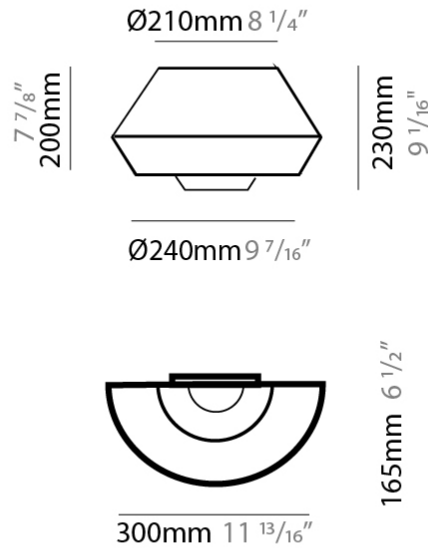

BANYO SURFACE

D113017-

base number   Finish Options   -   Finish Options

1. To build a product code in our configurator select the specify button on the base model # product page
2. To build a manual product code on this datasheet choose from the options listed below in blue font and add the suffix to the base model #

GENERAL

Series: Banyo
Brand: Ole
Division: Design
Mounting Type: Surface
Mounting Location: Wall
Subcategory: Up/Down Light

PHYSICAL

Shape: Round
Width (mm): 300
Width (in): 11 ¹³/₁₆
Height (mm): 230
Depth (mm): 300
Height (in): 9 ¹/₁₆
Extension (mm): 165
Extension (in): 6 ¹/₂
Light Distribution: Indirect
Weight (kg): 1.1
Weight (lbs): 2.4
Diffuser: Satin Glass
Fixture Finish: [BEI](#) / [BLK](#) / [BLU](#) / [COG](#) / [DGN](#) / [GRY](#) / [MRN](#) / [MOC](#) / [MUS](#) / [OLV](#) / [SIL](#) / [STN](#) / [TER](#) / [WHI](#)
Holder Finish: [MWH](#) / [MBK](#)
Accent Finish: Black (except for White Cord)
Fixture Material: Fabric Cord / Metal

ELECTRICAL

Number of Lamps: 1
Lamp Type: LED Retrofit
Lamp Shape: A19
Bulb Included: Bulb Not Included
Max. Wattage Per Lamp (W): 15
Lamp Base: E26
Input Voltage (V): 120
Upon Request: 277Vac / GU24

LED

OPTICAL

RATINGS AND CERTIFICATIONS

Certified By: Certified for North American Standards
IP rating: IP20