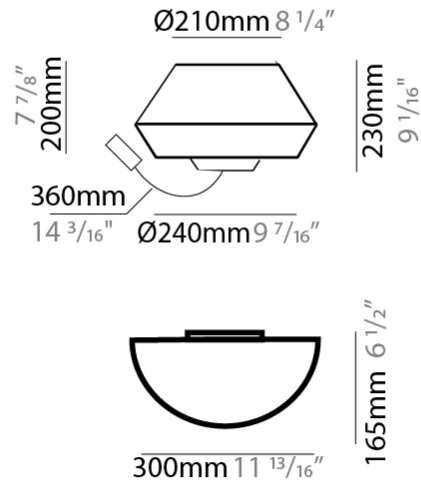

GENERAL

Series: Banyo
Partner: Ole
Division: Design
Installation: Surface
Product Type: Wall Surface
Mounting Location: Wall
Light Distribution: Direct / Indirect

PHYSICAL

Shape: Round
Width (mm): 300
Width (in): 11 ¹³/₁₆
Height (mm): 230
Depth (mm): 300
Height (in): 9 ¹/₁₆
Extension (mm): 165
Extension (in): 6 ¹/₂
Weight (kg): 1.2
Weight (lbs): 2.6
Diffuser: Satin Glass
Fixture Finish: BEI / BLK / BLU / COG / DGN / GRY / MRN / MOC / MUS /
OLV / SIL / STN / TER / WHI
Holder Finish: MBK
Accent Finish: BLK
Fixture Material: Fabric Cord / Metal
Primary Material: Fabric - Recycled
Upon Request: Matte White Holder and Accent Finish

ELECTRICAL

Number of Lamps: 1
Lamp Type: LED + LED Retrofit
Input Wattage (W): 3 (LED)
Bulb Included: Bulb Not Included
Max. Wattage Per Lamp (W): 15
Lamp Base: E26
Dimming: Non-Dimmable
Driver Included: Yes
Driver Location: Integrated
Driver Type: Constant Current 500mA
Driver Class: Class 2
Input Voltage (V): 120
Constant Current (MA): 500
Upon Request: GU24

LED

Number of LEDs: 1
Color Temperature (°K): 4000
Max. Delivered Lumen (lm): 180
CRI: >80 CRI
Lamp Life (hrs): 25000

OPTICAL

RATINGS AND CERTIFICATIONS

Certified By: Certified for North American Standards
IP rating: IP20